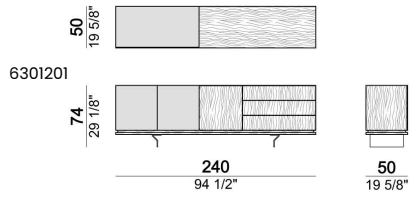

Sideboard in wood and glass