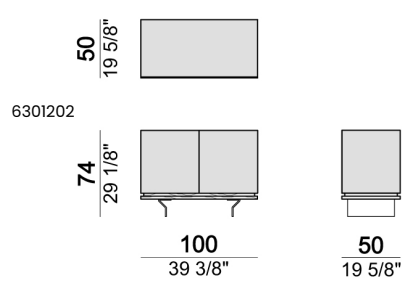

Sideboard in glass with wooden base