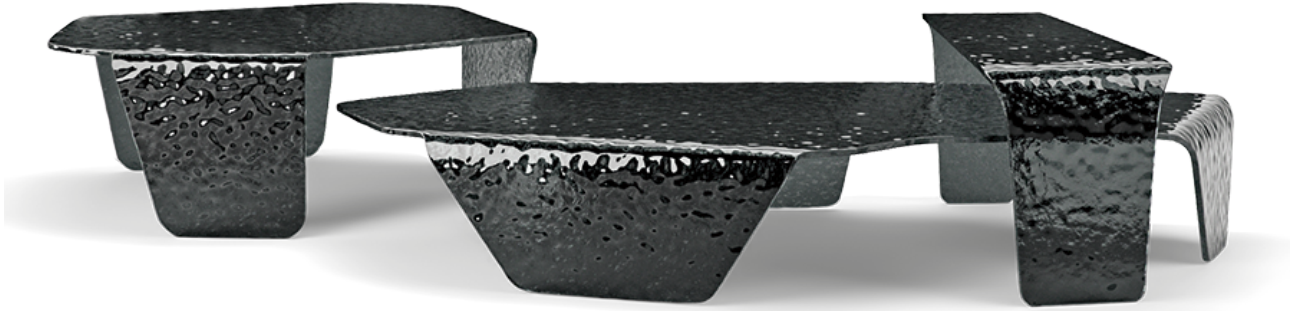

ARKETIPO / TAVOLINI-EN

CHIMERA

designed by Dainelli Studio 2020

TOP AND STRUCTURE: curved and hammered smoked glass or "Pacific Blue" glass, thickness 12 mm.

Coffee Table

Set of 2 coffee tables