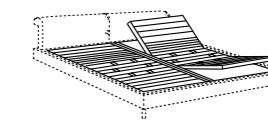

rete elite MM
elite MM slatted base