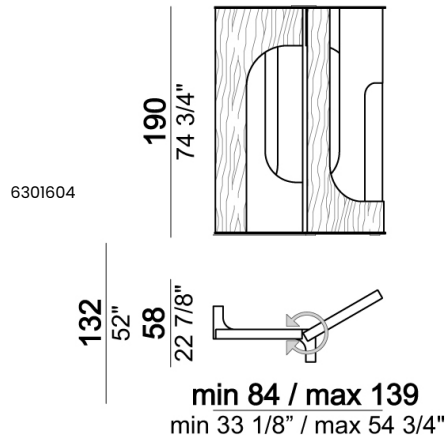

ARKETIPO / INDOOR-EN

HIDE ME

designed by Gino Carollo 2023

PANEL: MDF, one side varnished oxy grey, one side veneered in zebrano or eucalyptus and glass/mirror "Stopsol" (renowned for its extraordinary aesthetic look).

METAL PARTS: metal varnished oxy grey or Titanium.

Ceiling room divider

Floor room divider - 2 units

Floor room divider - 3 units