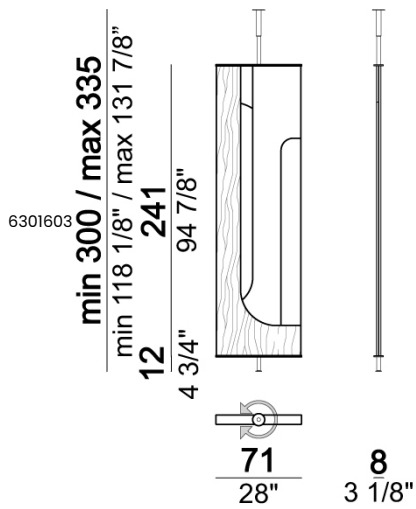

ARKETIPO / INDOOR-EN

HIDE ME

designed by Gino Carollo 2023

PANEL: MDF, one side varnished oxy grey, one side veneered in zebrano or eucalyptus and glass/mirror "Stopsol" (renowned for its extraordinary aesthetic look).

METAL PARTS: metal varnished oxy grey or Titanium.

Ceiling room divider

Floor room divider - 2 units

Floor room divider - 3 units