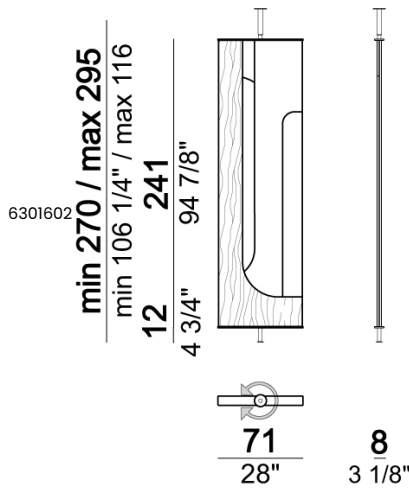

ARKETIPO / INDOOR-EN

HIDE ME

designed by Gino Carollo 2023

PANEL: MDF, one side varnished oxy grey, one side veneered in zebrano or eucalyptus and glass/mirror "Stopsol" (renowned for its extraordinary aesthetic look).

METAL PARTS: metal varnished oxy grey or Titanium.

Ceiling room divider

Floor room divider - 2 units

Floor room divider - 3 units