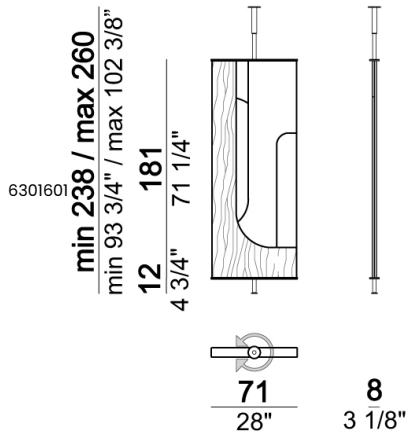

ARKETIPO / INDOOR-EN

HIDE ME

designed by Gino Carollo 2023

PANEL: MDF, one side varnished oxy grey, one side veneered in zebrano or eucalyptus and glass/mirror "Stopsol" (renowned for its extraordinary aesthetic look).

METAL PARTS: metal varnished oxy grey or Titanium.

Ceiling room divider

Floor room divider - 2 units

Floor room divider - 3 units