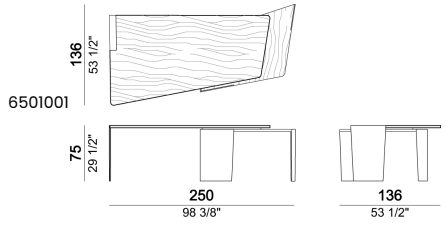

Executive desk