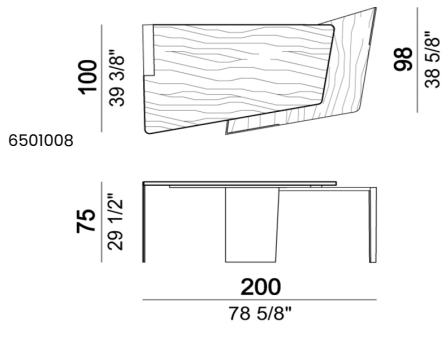

Executive desk