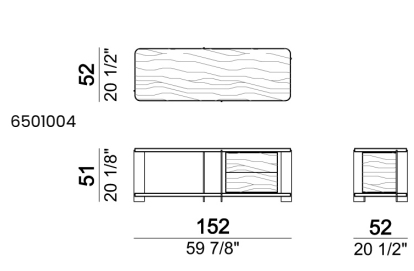

Console chest of drawers