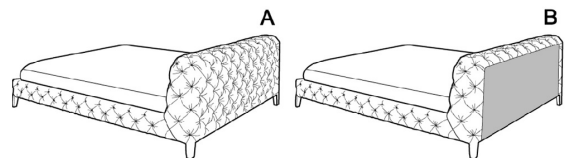

ARKETIPO / INDOOR-EN

WINDSOR DREAM

designed by Manzoni e Tapinassi 2013

STRUCTURE: wood; slatted base.

FRAME PADDING: non deformable polyurethane (D30+D35) covered with Dacron 400gr.

HEIGHT: 21 cm (slatted base), 35 cm (bedframe).

FEET: metal with insert in beech wood, covered with leather or velvet h. 14 cm. Underfoot in steel.

ATTENTION: The cover is not removable. It is available in velvet (our collections "Vellù" and "Vellù pl" or velvet supplied by the client) or in the following leathers:

- "First"
- "A"
- "B"
- "Leonardo"
- C.O.L. max thickness 1,3 mm.