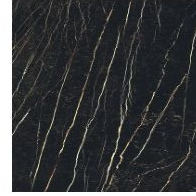

Finishes

RECTANGULAR TOP

Wood

Veneered wood
Walnut Canaletto

Veneered wood
Brushed coal oak

Veneered wood
Brushed natural oak

Solid wood
Brushed coal oak

Wood with natural edges
American walnut

Solid wood
American walnut

Solid wood
Brushed natural oak

Ceramic

Mat ceramic
Iridium white

Mat ceramic
Graphite grey

Mat ceramic
Ardesia grey

Mat ceramic
Laurent

Glossy ceramic
Calacatta

Silk finish ceramic
Calacatta macchia
vecchia

Glossy ceramic
Imperial grey

Glossy ceramic
Rosso imperiale

Glossy ceramic
Mountain peak

Glossy ceramic
Black Onyx

Mat ceramic
Alaska White

Mat ceramic
Augusta

BARREL-SHAPED TOP