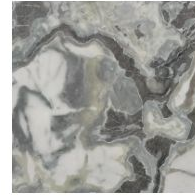

Finishes

RECTANGULAR TOP

Wood

Veneered wood
Walnut Canaletto

Veneered wood
Brushed coal oak

Veneered wood
Brushed natural oak

Solid wood
Brushed coal oak

Wood with natural edges
American walnut

Mat ceramic
Ardesia grey

Mat ceramic
Laurent

Glossy ceramic
Calacatta

Silk finish ceramic
Calacatta macchia
vecchia

Glossy ceramic
Imperial grey

Glossy ceramic
Rosso imperiale

Glossy ceramic
Black Onyx

Glossy ceramic
Mountain peak

Mat ceramic
Alaska White

Mat ceramic
Augusta

Marble

Marble
Carrara

Marble
Marquinia

Marble
Emperador

Marble
Calacatta

Marble
Rosso Carpazi

Marble
Saint Denis

Marble
Fior di bosco

Marble
Travertino Romano

Marble
Dover White

LEAF TABLE TOP

Wood

Veneered wood
Walnut Canaletto

Veneered wood
Brushed coal oak