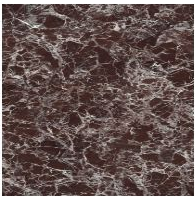

Finishes

RECTANGULAR TOP

Wood

Veneered wood
Walnut Canaletto

Veneered wood
Brushed coal oak

Veneered wood
Brushed natural oak

Solid wood
Brushed coal oak

Wood with natural edges
American walnut

Mat ceramic
Ardesia grey

Mat ceramic
Laurent

Glossy ceramic
Calacatta

Silk finish ceramic
Calacatta macchia
vecchia

Glossy ceramic
Imperial grey

Glossy ceramic
Rosso imperiale

Glossy ceramic
Black Onyx

Glossy ceramic
Mountain peak