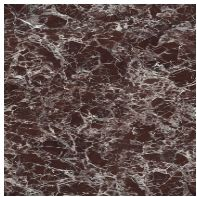

Silk finish ceramic
Calacatta macchia
vecchia

Glossy ceramic
Imperial grey

Glossy ceramic
Rosso imperiale

Glossy ceramic
Mountain peak

Glossy ceramic
Black Onyx

Mat ceramic
Alaska White

Mat ceramic
Augusta

BARREL-SHAPED TOP

Wood

Veneered wood
Walnut Canaletto

Solid wood
Brushed coal oak

Solid wood
Natural oak

Solid wood
American walnut

Transparent Glass

Glass
Transparent

Glass
Bronzed

Glass
Smoked

Ceramic

Mat ceramic
Ardesia grey

Mat ceramic
Laurent

Glossy ceramic
Calacatta

Silk finish ceramic
Calacatta macchia
vecchia

Glossy ceramic
Imperial grey

Glossy ceramic
Rosso imperiale

Glossy ceramic
Black Onyx

Glossy ceramic
Mountain peak

Mat ceramic
Alaska White

Mat ceramic
Augusta

Marble

Marble
Carrara

Marble
Marquinia

Marble
Emperador