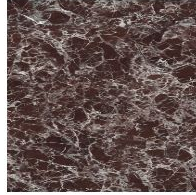

Finishes

RECTANGULAR TOP

Wood

Veneered wood
Walnut Canaletto

Veneered wood
Brushed coal oak

Veneered wood
Brushed natural oak

Solid wood
Brushed coal oak

Wood with natural edges
American walnut

Solid wood
American walnut

Solid wood
Brushed natural oak

Ceramic

Mat ceramic
Iridium white

Mat ceramic
Graphite grey

Mat ceramic
Ardesia grey

Mat ceramic
Laurent

Glossy ceramic
Calacatta

Silk finish ceramic
Calacatta macchia
vecchia

Glossy ceramic
Imperial grey

Glossy ceramic
Rosso imperiale

Glossy ceramic
Mountain peak

Glossy ceramic
Black Onyx

Mat ceramic
Alaska White

Mat ceramic
Augusta

BARREL-SHAPED TOP

Wood

Veneered wood
Walnut Canaletto

Solid wood
Brushed coal oak

Solid wood
Natural oak

Solid wood
American walnut

Transparent Glass

Glass
Transparent

Glass
Bronzed