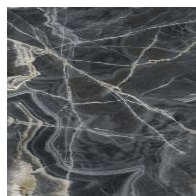

Wood with natural edges
American walnut

Solid wood
American walnut

Solid wood
Brushed natural oak

Solid wood
Brushed coal oak

Ceramic

Silk finish ceramic
Calacatta macchia vecchia

Glossy ceramic
Calacatta

Mat ceramic
Iridium white

Mat ceramic
Graphite grey

Mat ceramic
Ardesia grey

Mat ceramic
Laurent

Glossy ceramic
Imperial grey

Glossy ceramic
Black Onyx

Glossy ceramic
Mountain peak

Glossy ceramic
Rosso imperiale

BARREL-SHAPED TOP

Wood

Solid wood
Walnut Canaletto

Solid wood
American walnut

Solid wood
Brushed coal oak

Solid wood
Brushed natural oak

Ceramic

Mat ceramic
Ardesia grey

Glossy ceramic
Calacatta

Silk finish ceramic
Calacatta macchia
vecchia

Mat ceramic
Laurent

Glossy ceramic
Imperial grey

Glossy ceramic
Black Onyx

Glossy ceramic
Mountain peak

Glossy ceramic
Rosso imperiale

LEAF TABLE TOP

Wood