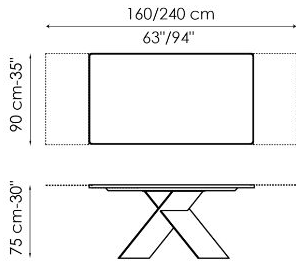

Data sheet

Width: 160cm
Depth: 90cm
Height: ± 75cm

Width: 180cm
Depth: 90cm
Height: ± 75cm

Width: 200cm
Depth: 100cm
Height: ± 75cm

Width: 220cm
Depth: 100cm
Height: ± 75cm

Width: 250cm
Depth: 100cm
Height: ± 75cm

Width: 300cm
Depth: 100-108cm
Height: ± 75cm

Width: 300cm
Depth: 120cm
Height: ± 75cm

Width: 200cm
Depth: 108cm
Height: ± 75cm

Width: 250cm
Depth: 112cm
Height: ± 75cm

Width: 300cm
 Depth: 120cm
 Height: ± 75cm

Width: 160-240cm
 Depth: 90cm
 Height: ± 75cm

Width: 180-260cm
 Depth: 90cm
 Height: ± 75cm

Width: 200-300cm
 Depth: 100cm
 Height: ± 75cm

Finishes

RECTANGULAR TOP

Wood

Veneered wood
Walnut Canaletto

Veneered wood
Brushed natural oak