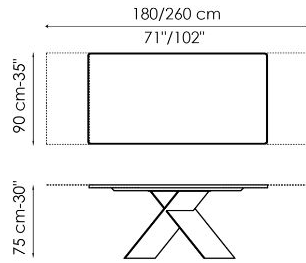

Data sheet

Width: 160cm
Depth: 90cm
Height: ± 75cm

Width: 180cm
Depth: 90cm
Height: ± 75cm

Width: 200cm
Depth: 100cm
Height: ± 75cm

Width: 220cm
Depth: 100cm
Height: ± 75cm

Width: 250cm
Depth: 100cm
Height: ± 75cm

Width: 300cm
Depth: 100-108cm
Height: ± 75cm

Width: 300cm
Depth: 120cm
Height: ± 75cm

Width: 200cm
Depth: 108cm
Height: ± 75cm

Width: 250cm
Depth: 112cm
Height: ± 75cm

Width: 300cm
 Depth: 120cm
 Height: ± 75cm

Width: 160-240cm
 Depth: 90cm
 Height: ± 75cm

Width: 180-260cm
 Depth: 90cm
 Height: ± 75cm

Width: 200-300cm
 Depth: 100cm
 Height: ± 75cm

Finishes

RECTANGULAR TOP

Wood

Veneered wood
Walnut Canaletto

Veneered wood
Brushed natural oak