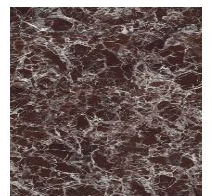

Wood with natural edges
American walnut

Solid wood
American walnut

Solid wood
Brushed natural oak

Solid wood
Brushed coal oak

Ceramic

Silk finish ceramic
Calacatta macchia vecchia

Glossy ceramic
Calacatta

Mat ceramic
Iridium white

Mat ceramic
Graphite grey

Mat ceramic
Ardesia grey

Mat ceramic
Laurent

Glossy ceramic
Imperial grey

Glossy ceramic
Black Onyx

Glossy ceramic
Mountain peak

Glossy ceramic
Rosso imperiale

BARREL-SHAPED TOP

Wood

Solid wood
Walnut Canaletto

Solid wood
American walnut

Solid wood
Brushed coal oak

Solid wood
Brushed natural oak

Ceramic

Mat ceramic
Ardesia grey

Glossy ceramic
Calacatta

Silk finish ceramic
Calacatta macchia
vecchia

Mat ceramic
Laurent

Glossy ceramic
Imperial grey

Glossy ceramic
Black Onyx

Glossy ceramic
Mountain peak

Glossy ceramic
Rosso imperiale

LEAF TABLE TOP

Wood