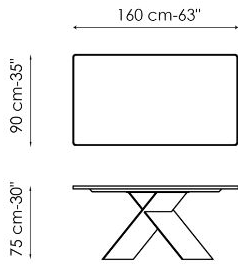

Data sheet

Width: 160cm
Depth: 90cm
Height: ± 75cm

Width: 180cm
Depth: 90cm
Height: ± 75cm

Width: 200cm
Depth: 100cm
Height: ± 75cm

Width: 220cm
Depth: 100cm
Height: ± 75cm

Width: 250cm
Depth: 100cm
Height: ± 75cm

Width: 300cm
Depth: 100-108cm
Height: ± 75cm

Width: 300cm
Depth: 120cm
Height: ± 75cm

Width: 200cm
Depth: 108cm
Height: ± 75cm

Width: 250cm
Depth: 112cm
Height: ± 75cm

Width: 300cm
 Depth: 120cm
 Height: ± 75cm

Width: 160-240cm
 Depth: 90cm
 Height: ± 75cm

Width: 180-260cm
 Depth: 90cm
 Height: ± 75cm

Width: 200-300cm
 Depth: 100cm
 Height: ± 75cm

Finishes

RECTANGULAR TOP

Wood

Veneered wood
Walnut Canaletto

Veneered wood
Brushed natural oak