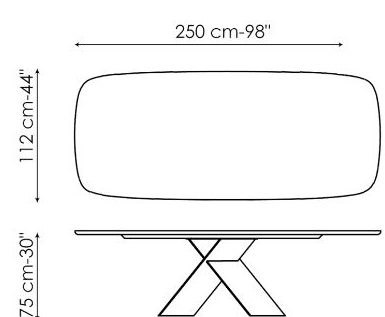

Data sheet

Width: 160cm
Depth: 90cm
Height: ± 75cm

Width: 180cm
Depth: 90cm
Height: ± 75cm

Width: 200cm
Depth: 100cm
Height: ± 75cm

Width: 220cm
Depth: 100cm
Height: ± 75cm

Width: 250cm
Depth: 100cm
Height: ± 75cm

Width: 300cm
Depth: 100-108cm
Height: ± 75cm

Width: 300cm
Depth: 120cm
Height: ± 75cm

Width: 200cm
Depth: 108cm
Height: ± 75cm

Width: 250cm
Depth: 112cm
Height: ± 75cm

Width: 300cm
 Depth: 120cm
 Height: ± 75cm

Width: 160-240cm
 Depth: 90cm
 Height: ± 75cm

Width: 180-260cm
 Depth: 90cm
 Height: ± 75cm

Width: 200-300cm
 Depth: 100cm
 Height: ± 75cm

Finishes

RECTANGULAR TOP

Wood

Veneered wood
Walnut Canaletto

Veneered wood
Brushed natural oak