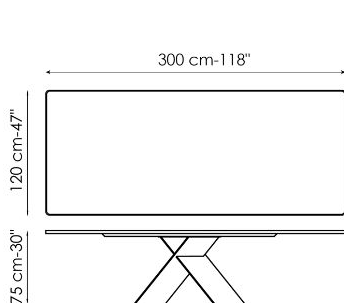

Data sheet

Width: 160cm
Depth: 90cm
Height: ± 75cm

Width: 180cm
Depth: 90cm
Height: ± 75cm

Width: 200cm
Depth: 100cm
Height: ± 75cm

Width: 220cm
Depth: 100cm
Height: ± 75cm

Width: 250cm
Depth: 100cm
Height: ± 75cm

Width: 300cm
Depth: 100-108cm
Height: ± 75cm

Width: 300cm
Depth: 120cm
Height: ± 75cm

Width: 200cm
Depth: 108cm
Height: ± 75cm

Width: 250cm
Depth: 112cm
Height: ± 75cm

Width: 300cm
 Depth: 120cm
 Height: ± 75cm

Width: 160-240cm
 Depth: 90cm
 Height: ± 75cm

Width: 180-260cm
 Depth: 90cm
 Height: ± 75cm

Width: 200-300cm
 Depth: 100cm
 Height: ± 75cm

Finishes

RECTANGULAR TOP

Wood

Veneered wood
Walnut Canaletto

Veneered wood
Brushed natural oak