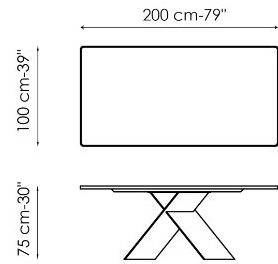

Data sheet

Width: 160cm
Depth: 90cm
Height: ± 75cm

Width: 180cm
Depth: 90cm
Height: ± 75cm

Width: 200cm
Depth: 100cm
Height: ± 75cm

Width: 220cm
Depth: 100cm
Height: ± 75cm

Width: 250cm
Depth: 100cm
Height: ± 75cm

Width: 300cm
Depth: 100-108cm
Height: ± 75cm

Width: 300cm
Depth: 120cm
Height: ± 75cm

Width: 200cm
Depth: 108cm
Height: ± 75cm

Width: 250cm
Depth: 112cm
Height: ± 75cm

Width: 300cm
 Depth: 120cm
 Height: ± 75cm

Width: 160-240cm
 Depth: 90cm
 Height: ± 75cm

Width: 180-260cm
 Depth: 90cm
 Height: ± 75cm

Width: 200-300cm
 Depth: 100cm
 Height: ± 75cm

Finishes

RECTANGULAR TOP

Wood

Veneered wood
Walnut Canaletto

Veneered wood
Brushed natural oak