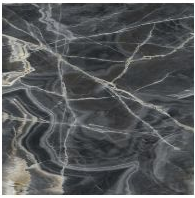

Mat ceramic
Graphite grey

Mat ceramic
Ardesia grey

Mat ceramic
Laurent

Glossy ceramic
Imperial grey

Glossy ceramic
Black Onyx

Glossy ceramic
Mountain peak

Glossy ceramic
Rosso imperiale

BARREL-SHAPED TOP

Wood

Solid wood
Walnut Canaletto

Solid wood
American walnut

Solid wood
Brushed coal oak

Solid wood
Brushed natural oak

Ceramic

Mat ceramic
Ardesia grey

Glossy ceramic
Calacatta

Silk finish ceramic
Calacatta macchia
vecchia

Mat ceramic
Laurent

Glossy ceramic
Imperial grey

Glossy ceramic
Black Onyx

Glossy ceramic
Mountain peak

Glossy ceramic
Rosso imperiale

LEAF TABLE TOP

Wood

Veneered wood
Walnut Canaletto

Veneered wood
Brushed natural oak

Veneered wood
Brushed coal oak

Ceramic

Mat ceramic
Ardesia grey

Glossy ceramic
Calacatta

Silk finish ceramic
Calacatta macchia
vecchia

Mat ceramic
Graphite grey