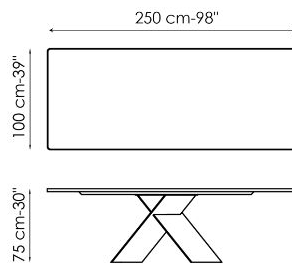

Data sheet

Width: 160cm
Depth: 90cm
Height: ± 75cm

Width: 180cm
Depth: 90cm
Height: ± 75cm

Width: 200cm
Depth: 100cm
Height: ± 75cm

Width: 220cm
Depth: 100cm
Height: ± 75cm

Width: 250cm
Depth: 100cm
Height: ± 75cm

Width: 300cm
Depth: 100-108cm
Height: ± 75cm

Width: 300cm
Depth: 120cm
Height: ± 75cm

Width: 200cm
Depth: 108cm
Height: ± 75cm

Width: 250cm
Depth: 112cm
Height: ± 75cm

Width: 300cm
 Depth: 120cm
 Height: ± 75cm

Width: 160-240cm
 Depth: 90cm
 Height: ± 75cm

Width: 180-260cm
 Depth: 90cm
 Height: ± 75cm

Width: 200-300cm
 Depth: 100cm
 Height: ± 75cm

Finishes

RECTANGULAR TOP

Wood

Veneered wood
Walnut Canaletto

Veneered wood
Brushed natural oak