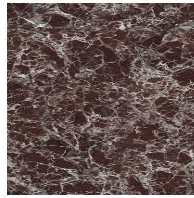

Mat ceramic
Graphite grey

Mat ceramic
Ardesia grey

Mat ceramic
Laurent

Glossy ceramic
Imperial grey

Glossy ceramic
Black Onyx

Glossy ceramic
Mountain peak

Glossy ceramic
Rosso imperiale

BARREL-SHAPED TOP

Wood

Solid wood
Walnut Canaletto

Solid wood
American walnut

Solid wood
Brushed coal oak

Solid wood
Brushed natural oak

Ceramic

Mat ceramic
Ardesia grey

Glossy ceramic
Calacatta

Silk finish ceramic
Calacatta macchia
vecchia

Mat ceramic
Laurent

Glossy ceramic
Imperial grey

Glossy ceramic
Black Onyx

Glossy ceramic
Mountain peak

Glossy ceramic
Rosso imperiale

LEAF TABLE TOP

Wood

Veneered wood
Walnut Canaletto

Veneered wood
Brushed natural oak

Veneered wood
Brushed coal oak

Ceramic

Mat ceramic
Ardesia grey

Glossy ceramic
Calacatta

Silk finish ceramic
Calacatta macchia
vecchia

Mat ceramic
Graphite grey