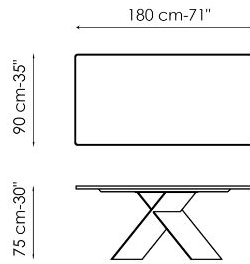

Data sheet

Width: 160cm
Depth: 90cm
Height: ± 75cm

Width: 180cm
Depth: 90cm
Height: ± 75cm

Width: 200cm
Depth: 100cm
Height: ± 75cm

Width: 220cm
Depth: 100cm
Height: ± 75cm

Width: 250cm
Depth: 100cm
Height: ± 75cm

Width: 300cm
Depth: 100-108cm
Height: ± 75cm

Width: 300cm
Depth: 120cm
Height: ± 75cm

Width: 200cm
Depth: 108cm
Height: ± 75cm

Width: 250cm
Depth: 112cm
Height: ± 75cm

Width: 300cm
 Depth: 120cm
 Height: ± 75cm

Width: 160-240cm
 Depth: 90cm
 Height: ± 75cm

Width: 180-260cm
 Depth: 90cm
 Height: ± 75cm

Width: 200-300cm
 Depth: 100cm
 Height: ± 75cm

Finishes

RECTANGULAR TOP

Wood

Veneered wood
Walnut Canaletto

Veneered wood
Brushed natural oak