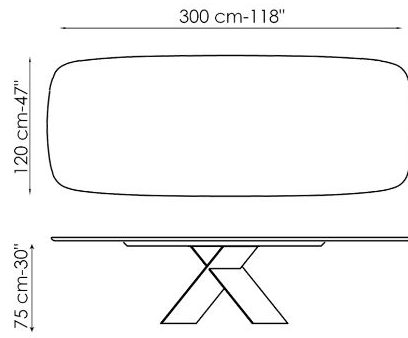

Data sheet

Width: 160cm
Depth: 90cm
Height: ± 75cm

Width: 180cm
Depth: 90cm
Height: ± 75cm

Width: 200cm
Depth: 100cm
Height: ± 75cm

Width: 220cm
Depth: 100cm
Height: ± 75cm

Width: 250cm
Depth: 100cm
Height: ± 75cm

Width: 300cm
Depth: 100-108cm
Height: ± 75cm

Width: 300cm
Depth: 120cm
Height: ± 75cm

Width: 200cm
Depth: 108cm
Height: ± 75cm

Width: 250cm
Depth: 112cm
Height: ± 75cm

Width: 300cm
 Depth: 120cm
 Height: ± 75cm

Width: 160-240cm
 Depth: 90cm
 Height: ± 75cm

Width: 180-260cm
 Depth: 90cm
 Height: ± 75cm

Width: 200-300cm
 Depth: 100cm
 Height: ± 75cm

Finishes

RECTANGULAR TOP

Wood

Veneered wood
Walnut Canaletto

Veneered wood
Brushed natural oak