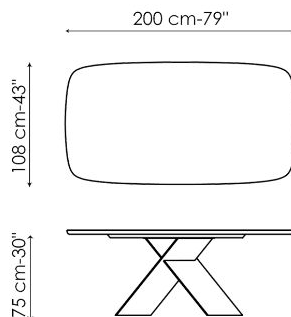

Data sheet

Width: 160cm
Depth: 90cm
Height: ± 75cm

Width: 180cm
Depth: 90cm
Height: ± 75cm

Width: 200cm
Depth: 100cm
Height: ± 75cm

Width: 220cm
Depth: 100cm
Height: ± 75cm

Width: 250cm
Depth: 100cm
Height: ± 75cm

Width: 300cm
Depth: 100-108cm
Height: ± 75cm

Width: 300cm
Depth: 120cm
Height: ± 75cm

Width: 200cm
Depth: 108cm
Height: ± 75cm

Width: 250cm
Depth: 112cm
Height: ± 75cm

Width: 300cm
 Depth: 120cm
 Height: ± 75cm

Width: 160-240cm
 Depth: 90cm
 Height: ± 75cm

Width: 180-260cm
 Depth: 90cm
 Height: ± 75cm

Width: 200-300cm
 Depth: 100cm
 Height: ± 75cm

Finishes

RECTANGULAR TOP

Wood

Veneered wood
Walnut Canaletto

Veneered wood
Brushed natural oak