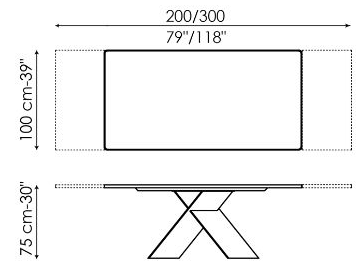

Data sheet

Width: 160cm
Depth: 90cm
Height: ± 75cm

Width: 180cm
Depth: 90cm
Height: ± 75cm

Width: 200cm
Depth: 100cm
Height: ± 75cm

Width: 220cm
Depth: 100cm
Height: ± 75cm

Width: 250cm
Depth: 100cm
Height: ± 75cm

Width: 300cm
Depth: 100-108cm
Height: ± 75cm

Width: 300cm
Depth: 120cm
Height: ± 75cm

Width: 200cm
Depth: 108cm
Height: ± 75cm

Width: 250cm
Depth: 112cm
Height: ± 75cm

Width: 300cm
 Depth: 120cm
 Height: ± 75cm

Width: 160-240cm
 Depth: 90cm
 Height: ± 75cm

Width: 180-260cm
 Depth: 90cm
 Height: ± 75cm

Width: 200-300cm
 Depth: 100cm
 Height: ± 75cm

Finishes

RECTANGULAR TOP

Wood

Veneered wood
Walnut Canaletto

Veneered wood
Brushed natural oak