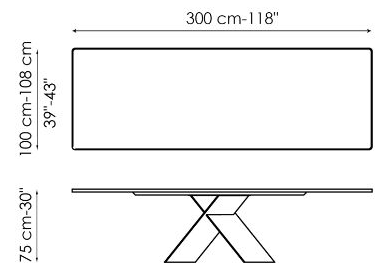

Data sheet

Width: 160cm
Depth: 90cm
Height: ± 75cm

Width: 180cm
Depth: 90cm
Height: ± 75cm

Width: 200cm
Depth: 100cm
Height: ± 75cm

Width: 220cm
Depth: 100cm
Height: ± 75cm

Width: 250cm
Depth: 100cm
Height: ± 75cm

Width: 300cm
Depth: 100-108cm
Height: ± 75cm

Width: 300cm
Depth: 120cm
Height: ± 75cm

Width: 200cm
Depth: 108cm
Height: ± 75cm

Width: 250cm
Depth: 112cm
Height: ± 75cm

Width: 300cm
 Depth: 120cm
 Height: ± 75cm

Width: 160-240cm
 Depth: 90cm
 Height: ± 75cm

Width: 180-260cm
 Depth: 90cm
 Height: ± 75cm

Width: 200-300cm
 Depth: 100cm
 Height: ± 75cm

Finishes

RECTANGULAR TOP

Wood

Veneered wood
Walnut Canaletto

Veneered wood
Brushed natural oak