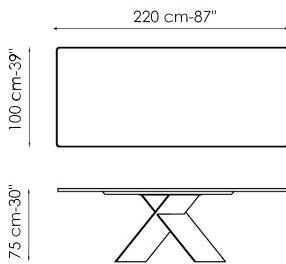

Data sheet

Width: 160cm
Depth: 90cm
Height: ± 75cm

Width: 180cm
Depth: 90cm
Height: ± 75cm

Width: 200cm
Depth: 100cm
Height: ± 75cm

Width: 220cm
Depth: 100cm
Height: ± 75cm

Width: 250cm
Depth: 100cm
Height: ± 75cm

Width: 300cm
Depth: 100-108cm
Height: ± 75cm

Width: 300cm
Depth: 120cm
Height: ± 75cm

Width: 200cm
Depth: 108cm
Height: ± 75cm

Width: 250cm
Depth: 112cm
Height: ± 75cm

Width: 300cm
 Depth: 120cm
 Height: ± 75cm

Width: 160-240cm
 Depth: 90cm
 Height: ± 75cm

Width: 180-260cm
 Depth: 90cm
 Height: ± 75cm

Width: 200-300cm
 Depth: 100cm
 Height: ± 75cm

Finishes

RECTANGULAR TOP

Wood

Veneered wood
Walnut Canaletto

Veneered wood
Brushed natural oak