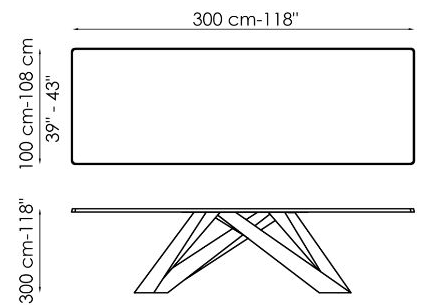

Data sheet

Width: 160cm
Depth: 90cm
Height: ± 74cm

Width: 180cm
Depth: 90cm
Height: ± 74cm

Width: 200cm
Depth: 100cm
Height: ± 75cm

Width: 220cm
Depth: 100cm
Height: ± 75cm

Width: 250cm
Depth: 100cm
Height: ± 75cm

Width: 300cm
Depth: 100-108cm
Height: ± 75cm

Width: 300cm
Depth: 120cm
Height: ± 76cm

Width: 160-240cm
Depth: 90cm
Height: ± 75cm

Width: 180-260cm
Depth: 90cm
Height: ± 75cm

Width: 200-300cm
Depth: 100cm
Height: ± 75cm