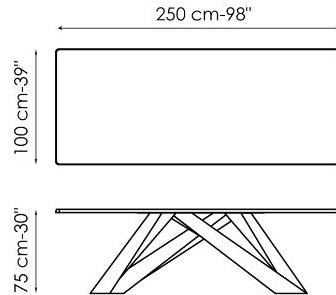

Data sheet

Width: 160cm
Depth: 90cm
Height: ± 74cm

Width: 180cm
Depth: 90cm
Height: ± 74cm

Width: 200cm
Depth: 100cm
Height: ± 75cm

Width: 220cm
Depth: 100cm
Height: ± 75cm

Width: 250cm
Depth: 100cm
Height: ± 75cm

Width: 300cm
Depth: 100-108cm
Height: ± 75cm

Width: 300cm
Depth: 120cm
Height: ± 76cm

Width: 160-240cm
Depth: 90cm
Height: ± 75cm

Width: 180-260cm
Depth: 90cm
Height: ± 75cm

Width: 200-300cm
Depth: 100cm
Height: ± 75cm