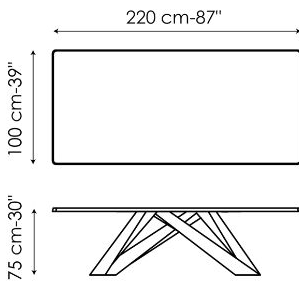

Data sheet

Width: 160cm
Depth: 90cm
Height: ± 74cm

Width: 180cm
Depth: 90cm
Height: ± 74cm

Width: 200cm
Depth: 100cm
Height: ± 75cm

Width: 220cm
Depth: 100cm
Height: ± 75cm

Width: 250cm
Depth: 100cm
Height: ± 75cm

Width: 300cm
Depth: 100-108cm
Height: ± 75cm

Width: 300cm
Depth: 120cm
Height: ± 76cm

Width: 160-240cm
Depth: 90cm
Height: ± 75cm

Width: 180-260cm
Depth: 90cm
Height: ± 75cm

Width: 200-300cm
Depth: 100cm
Height: ± 75cm