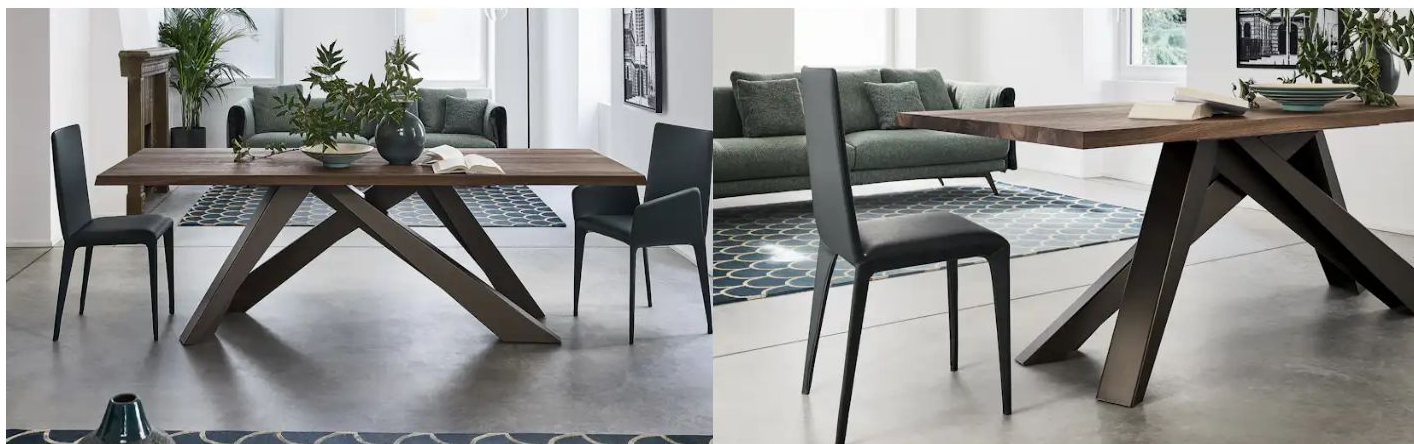

BONALDO

Big Table

Designer: **Alain Gilles**

The inclination of the legs evokes dynamism, the linearity of the top bestows great visual stability. Whether stationary or in motion, the Big Table has a decidedly unusual personality. The Big Table's legs are in laser-cut steel in different sizes and geometric shapes, painted in numerous combinations of colours. The top, fixed or extending, is available in veneered or solid wood, ceramic or marble. A single-material version in

hand-spatulated clay in different colours enriches the collection. Adaptable, sculptural, a reliable central feature in traditional or more contemporary contexts thanks to the numerous possibilities of personalisation, the Big Table has become the icon of Bonaldo style. For this reason, to celebrate 10 years since the launch of Big Table, a Special Edition was created in 2019 in Saint Denis marble.