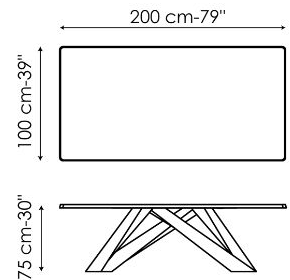

BONALDO

Big Table

Designer: **Alain Gilles**

The inclination of the legs evokes dynamism, the linearity of the top bestows great visual stability. Whether stationary or in motion, the Big Table has a decidedly unusual personality. The Big Table's legs are in laser-cut steel in different sizes and geometric shapes, painted in numerous combinations of colours. The top, fixed or extending, is available in veneered or solid wood, ceramic or marble. A single-material version in

Data sheet

Width: 160cm
Depth: 90cm
Height: ± 74cm

Width: 180cm
Depth: 90cm
Height: ± 74cm

Width: 200cm
Depth: 100cm
Height: ± 75cm

Width: 220cm
Depth: 100cm
Height: ± 75cm

Width: 250cm
Depth: 100cm
Height: ± 75cm

Width: 300cm
Depth: 100-108cm
Height: ± 75cm

Width: 300cm
Depth: 120cm
Height: ± 76cm

Width: 160-240cm
Depth: 90cm
Height: ± 75cm

Width: 180-260cm
Depth: 90cm
Height: ± 75cm

Width: 200-300cm
Depth: 100cm
Height: ± 75cm