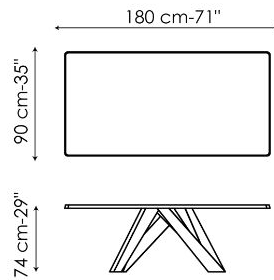

BONALDO

Big Table

Designer: **Alain Gilles**

The inclination of the legs evokes dynamism, the linearity of the top bestows great visual stability. Whether stationary or in motion, the Big Table has a decidedly unusual personality. The Big Table's legs are in laser-cut steel in different sizes and geometric shapes, painted in numerous combinations of colours. The top, fixed or extending, is available in veneered or solid wood, ceramic or marble. A single-material version in

Data sheet

Width: 160cm
Depth: 90cm
Height: ± 74cm

Width: 180cm
Depth: 90cm
Height: ± 74cm

Width: 200cm
Depth: 100cm
Height: ± 75cm

Width: 220cm
Depth: 100cm
Height: ± 75cm

Width: 250cm
Depth: 100cm
Height: ± 75cm

Width: 300cm
Depth: 100-108cm
Height: ± 75cm

Width: 300cm
Depth: 120cm
Height: ± 76cm

Width: 160-240cm
Depth: 90cm
Height: ± 75cm

Width: 180-260cm
Depth: 90cm
Height: ± 75cm

Width: 200-300cm
Depth: 100cm
Height: ± 75cm