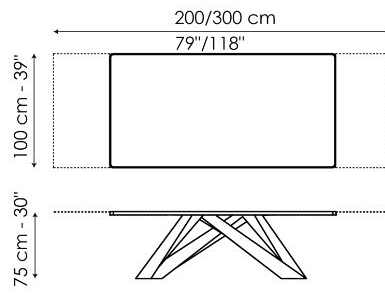

Data sheet

Width: 160cm
Depth: 90cm
Height: ± 74cm

Width: 180cm
Depth: 90cm
Height: ± 74cm

Width: 200cm
Depth: 100cm
Height: ± 75cm

Width: 220cm
Depth: 100cm
Height: ± 75cm

Width: 250cm
Depth: 100cm
Height: ± 75cm

Width: 300cm
Depth: 100-108cm
Height: ± 75cm

Width: 300cm
Depth: 120cm
Height: ± 76cm

Width: 160-240cm
Depth: 90cm
Height: ± 75cm

Width: 180-260cm
Depth: 90cm
Height: ± 75cm

Width: 200-300cm
Depth: 100cm
Height: ± 75cm