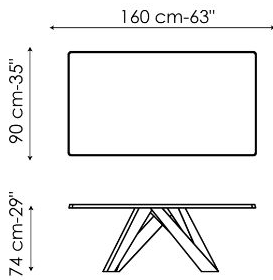

BONALDO

Big Table

Designer: **Alain Gilles**

The inclination of the legs evokes dynamism, the linearity of the top bestows great visual stability. Whether stationary or in motion, the Big Table has a decidedly unusual personality. The Big Table's legs are in laser-cut steel in different sizes and geometric shapes, painted in numerous combinations of colours. The top, fixed or extending, is available in veneered or solid wood, ceramic or marble. A single-material version in

Data sheet

Width: 160cm
Depth: 90cm
Height: ± 74cm

Width: 180cm
Depth: 90cm
Height: ± 74cm

Width: 200cm
Depth: 100cm
Height: ± 75cm

Width: 220cm
Depth: 100cm
Height: ± 75cm

Width: 250cm
Depth: 100cm
Height: ± 75cm

Width: 300cm
Depth: 100-108cm
Height: ± 75cm

Width: 300cm
Depth: 120cm
Height: ± 76cm

Width: 160-240cm
Depth: 90cm
Height: ± 75cm

Width: 180-260cm
Depth: 90cm
Height: ± 75cm

Width: 200-300cm
Depth: 100cm
Height: ± 75cm