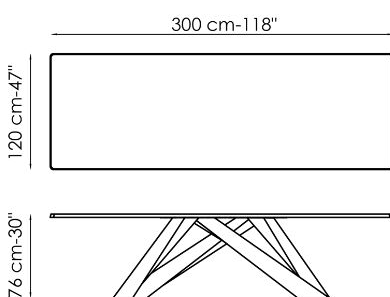

Data sheet

Width: 160cm
Depth: 90cm
Height: ± 74cm

Width: 180cm
Depth: 90cm
Height: ± 74cm

Width: 200cm
Depth: 100cm
Height: ± 75cm

Width: 220cm
Depth: 100cm
Height: ± 75cm

Width: 250cm
Depth: 100cm
Height: ± 75cm

Width: 300cm
Depth: 100-108cm
Height: ± 75cm

Width: 300cm
Depth: 120cm
Height: ± 76cm

Width: 160-240cm
Depth: 90cm
Height: ± 75cm

Width: 180-260cm
Depth: 90cm
Height: ± 75cm

Width: 200-300cm
Depth: 100cm
Height: ± 75cm