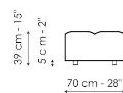

Data sheet

Center section 96x96

Width: 96cm
Depth: 96cm
Height: 85cm

Center section 144x96

Width: 96cm
Depth: 144cm
Height: 85cm

Center section 140x122

Width: 122cm
Depth: 140cm
Height: 85cm

Corner 96x96

Width: 96cm
Depth: 96cm
Height: 85cm

Chaise longue

Width: 96cm
Depth: 166cm
Height: 85cm

Penisola 140x96

Width: 96cm
Depth: 144cm
Height: 85cm

Penisola 140x122

Width: 122cm
Depth: 140cm
Height: 85cm

Penisola 96x70

Width: 70cm
Depth: 96cm
Height: 39cm

Penisola 144x70

Width: 70cm
Depth: 144cm
Height: 39cm

Penisola 140x96

Width: 96cm
 Depth: 140cm
 Height: 39cm

Pouf 96x70

Width: 70cm
 Depth: 96cm
 Height: 39cm

Pouf 144x70

Width: 70cm
 Depth: 144cm
 Height: 39cm

Pouf 140x96

Width: 96cm
 Depth: 140cm
 Height: 39cm

Armrest

Width: 26cm
 Depth: 96cm
 Height: 53cm

Backrest 96

Width: 26cm
 Depth: 96cm
 Height: 63cm

Backrest 140