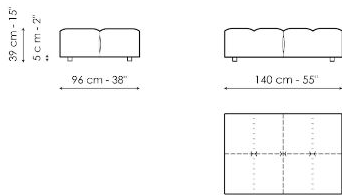

Data sheet

Center section 96x96

Width: 96cm
Depth: 96cm
Height: 85cm

Center section 144x96

Width: 96cm
Depth: 144cm
Height: 85cm

Center section 140x122

Width: 122cm
Depth: 140cm
Height: 85cm

Corner 96x96

Width: 96cm
Depth: 96cm
Height: 85cm

Chaise longue

Width: 96cm
Depth: 166cm
Height: 85cm

Penisola 140x96

Width: 96cm
Depth: 144cm
Height: 85cm

Penisola 140x122

Width: 122cm
Depth: 140cm
Height: 85cm

Penisola 96x70

Width: 70cm
Depth: 96cm
Height: 39cm

Penisola 144x70

Width: 70cm
Depth: 144cm
Height: 39cm

Penisola 140x96

Width: 96cm
 Depth: 140cm
 Height: 39cm

Pouf 96x70

Width: 70cm
 Depth: 96cm
 Height: 39cm

Pouf 144x70

Width: 70cm
 Depth: 144cm
 Height: 39cm

Pouf 140x96

Width: 96cm
 Depth: 140cm
 Height: 39cm

Armrest

Width: 26cm
 Depth: 96cm
 Height: 53cm

Backrest 96

Width: 26cm
 Depth: 96cm
 Height: 63cm

Backrest 140