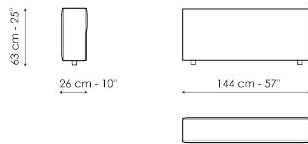

Backrest 144

Width: 26cm
Depth: 144cm
Height: 63cm