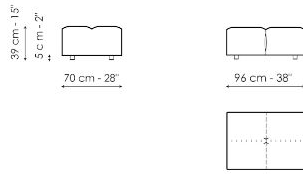

Data sheet

Center section 96x96

Width: 96cm
Depth: 96cm
Height: 85cm

Center section 144x96

Width: 96cm
Depth: 144cm
Height: 85cm

Center section 140x122

Width: 122cm
Depth: 140cm
Height: 85cm

Corner 96x96

Width: 96cm
Depth: 96cm
Height: 85cm

Chaise longue

Width: 96cm
Depth: 166cm
Height: 85cm

Penisola 140x96

Width: 96cm
Depth: 144cm
Height: 85cm

Penisola 140x122

Width: 122cm
Depth: 140cm
Height: 85cm

Penisola 96x70

Width: 70cm
Depth: 96cm
Height: 39cm

Penisola 144x70

Width: 70cm
Depth: 144cm
Height: 39cm

Penisola 140x96

Width: 96cm
 Depth: 140cm
 Height: 39cm

Pouf 96x70

Width: 70cm
 Depth: 96cm
 Height: 39cm

Pouf 144x70

Width: 70cm
 Depth: 144cm
 Height: 39cm

Pouf 140x96

Width: 96cm
 Depth: 140cm
 Height: 39cm

Armrest

Width: 26cm
 Depth: 96cm
 Height: 53cm

Backrest 96

Width: 26cm
 Depth: 96cm
 Height: 63cm

Backrest 140