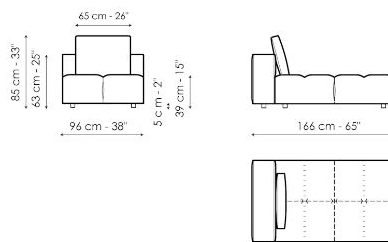

Data sheet

Center section 96x96

Width: 96cm
Depth: 96cm
Height: 85cm

Center section 144x96

Width: 96cm
Depth: 144cm
Height: 85cm

Center section 140x122

Width: 122cm
Depth: 140cm
Height: 85cm

Corner 96x96

Width: 96cm
Depth: 96cm
Height: 85cm

Chaise longue

Width: 96cm
Depth: 166cm
Height: 85cm

Penisola 140x96

Width: 96cm
Depth: 144cm
Height: 85cm

Penisola 140x122

Width: 122cm
Depth: 140cm
Height: 85cm

Penisola 96x70

Width: 70cm
Depth: 96cm
Height: 39cm

Penisola 144x70

Width: 70cm
Depth: 144cm
Height: 39cm

Penisola 140x96

Width: 96cm
 Depth: 140cm
 Height: 39cm

Pouf 96x70

Width: 70cm
 Depth: 96cm
 Height: 39cm

Pouf 144x70

Width: 70cm
 Depth: 144cm
 Height: 39cm

Pouf 140x96

Width: 96cm
 Depth: 140cm
 Height: 39cm

Armrest

Width: 26cm
 Depth: 96cm
 Height: 53cm

Backrest 96

Width: 26cm
 Depth: 96cm
 Height: 63cm

Backrest 140