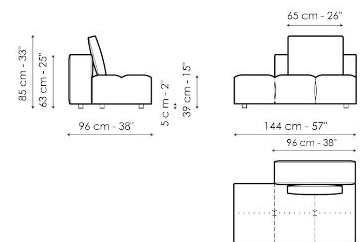

Data sheet

Center section 96x96

Width: 96cm
Depth: 96cm
Height: 85cm

Center section 144x96

Width: 96cm
Depth: 144cm
Height: 85cm

Center section 140x122

Width: 122cm
Depth: 140cm
Height: 85cm

Corner 96x96

Width: 96cm
Depth: 96cm
Height: 85cm

Chaise longue

Width: 96cm
Depth: 166cm
Height: 85cm

Penisola 140x96

Width: 96cm
Depth: 144cm
Height: 85cm

Penisola 140x122

Width: 122cm
Depth: 140cm
Height: 85cm

Penisola 96x70

Width: 70cm
Depth: 96cm
Height: 39cm

Penisola 144x70

Width: 70cm
Depth: 144cm
Height: 39cm

Penisola 140x96

Width: 96cm
 Depth: 140cm
 Height: 39cm

Pouf 96x70

Width: 70cm
 Depth: 96cm
 Height: 39cm

Pouf 144x70

Width: 70cm
 Depth: 144cm
 Height: 39cm

Pouf 140x96

Width: 96cm
 Depth: 140cm
 Height: 39cm

Armrest

Width: 26cm
 Depth: 96cm
 Height: 53cm

Backrest 96

Width: 26cm
 Depth: 96cm
 Height: 63cm

Backrest 140