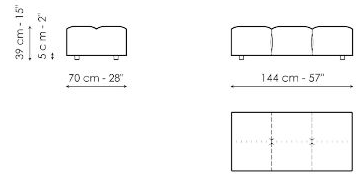

Data sheet

Center section 96x96

Width: 96cm
Depth: 96cm
Height: 85cm

Center section 144x96

Width: 96cm
Depth: 144cm
Height: 85cm

Center section 140x122

Width: 122cm
Depth: 140cm
Height: 85cm

Corner 96x96

Width: 96cm
Depth: 96cm
Height: 85cm

Chaise longue

Width: 96cm
Depth: 166cm
Height: 85cm

Penisola 140x96

Width: 96cm
Depth: 144cm
Height: 85cm

Penisola 140x122

Width: 122cm
Depth: 140cm
Height: 85cm

Penisola 96x70

Width: 70cm
Depth: 96cm
Height: 39cm

Penisola 144x70

Width: 70cm
Depth: 144cm
Height: 39cm

Penisola 140x96

Width: 96cm
 Depth: 140cm
 Height: 39cm

Pouf 96x70

Width: 70cm
 Depth: 96cm
 Height: 39cm

Pouf 144x70

Width: 70cm
 Depth: 144cm
 Height: 39cm

Pouf 140x96

Width: 96cm
 Depth: 140cm
 Height: 39cm

Armrest

Width: 26cm
 Depth: 96cm
 Height: 53cm

Backrest 96

Width: 26cm
 Depth: 96cm
 Height: 63cm

Backrest 140