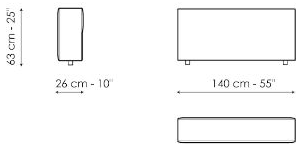

Data sheet

Center section 96x96

Width: 96cm
Depth: 96cm
Height: 85cm

Center section 144x96

Width: 96cm
Depth: 144cm
Height: 85cm

Center section 140x122

Width: 122cm
Depth: 140cm
Height: 85cm

Corner 96x96

Width: 96cm
Depth: 96cm
Height: 85cm

Chaise longue

Width: 96cm
Depth: 166cm
Height: 85cm

Penisola 140x96

Width: 96cm
Depth: 144cm
Height: 85cm

Penisola 140x122

Width: 122cm
Depth: 140cm
Height: 85cm

Penisola 96x70

Width: 70cm
Depth: 96cm
Height: 39cm

Penisola 144x70

Width: 70cm
Depth: 144cm
Height: 39cm

Penisola 140x96

Width: 96cm
 Depth: 140cm
 Height: 39cm

Pouf 96x70

Width: 70cm
 Depth: 96cm
 Height: 39cm

Pouf 144x70

Width: 70cm
 Depth: 144cm
 Height: 39cm

Pouf 140x96

Width: 96cm
 Depth: 140cm
 Height: 39cm

Armrest

Width: 26cm
 Depth: 96cm
 Height: 53cm

Backrest 96

Width: 26cm
 Depth: 96cm
 Height: 63cm

Backrest 140