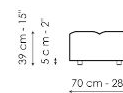

Data sheet

Center section 96x96

Width: 96cm
Depth: 96cm
Height: 85cm

Center section 144x96

Width: 96cm
Depth: 144cm
Height: 85cm

Center section 140x122

Width: 122cm
Depth: 140cm
Height: 85cm

Corner 96x96

Width: 96cm
Depth: 96cm
Height: 85cm

Chaise longue

Width: 96cm
Depth: 166cm
Height: 85cm

Penisola 140x96

Width: 96cm
Depth: 144cm
Height: 85cm

Penisola 140x122

Width: 122cm
Depth: 140cm
Height: 85cm

Penisola 96x70

Width: 70cm
Depth: 96cm
Height: 39cm

Penisola 144x70

Width: 70cm
Depth: 144cm
Height: 39cm

Penisola 140x96

Width: 96cm
 Depth: 140cm
 Height: 39cm

Pouf 96x70

Width: 70cm
 Depth: 96cm
 Height: 39cm

Pouf 144x70

Width: 70cm
 Depth: 144cm
 Height: 39cm

Pouf 140x96

Width: 96cm
 Depth: 140cm
 Height: 39cm

Armrest

Width: 26cm
 Depth: 96cm
 Height: 53cm

Backrest 96

Width: 26cm
 Depth: 96cm
 Height: 63cm

Backrest 140