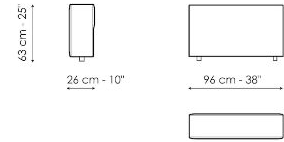

Data sheet

Center section 96x96

Width: 96cm
Depth: 96cm
Height: 85cm

Center section 144x96

Width: 96cm
Depth: 144cm
Height: 85cm

Center section 140x122

Width: 122cm
Depth: 140cm
Height: 85cm

Corner 96x96

Width: 96cm
Depth: 96cm
Height: 85cm

Chaise longue

Width: 96cm
Depth: 166cm
Height: 85cm

Penisola 140x96

Width: 96cm
Depth: 144cm
Height: 85cm

Penisola 140x122

Width: 122cm
Depth: 140cm
Height: 85cm

Penisola 96x70

Width: 70cm
Depth: 96cm
Height: 39cm

Penisola 144x70

Width: 70cm
Depth: 144cm
Height: 39cm

Penisola 140x96

Width: 96cm
 Depth: 140cm
 Height: 39cm

Pouf 96x70

Width: 70cm
 Depth: 96cm
 Height: 39cm

Pouf 144x70

Width: 70cm
 Depth: 144cm
 Height: 39cm

Pouf 140x96

Width: 96cm
 Depth: 140cm
 Height: 39cm

Armrest

Width: 26cm
 Depth: 96cm
 Height: 53cm

Backrest 96

Width: 26cm
 Depth: 96cm
 Height: 63cm

Backrest 140