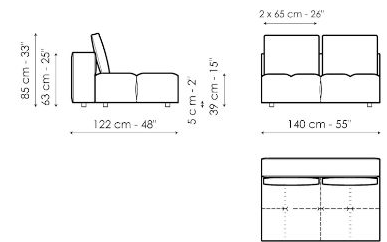

Data sheet

Center section 96x96

Width: 96cm
Depth: 96cm
Height: 85cm

Center section 144x96

Width: 96cm
Depth: 144cm
Height: 85cm

Center section 140x122

Width: 122cm
Depth: 140cm
Height: 85cm

Corner 96x96

Width: 96cm
Depth: 96cm
Height: 85cm

Chaise longue

Width: 96cm
Depth: 166cm
Height: 85cm

Penisola 140x96

Width: 96cm
Depth: 144cm
Height: 85cm

Penisola 140x122

Width: 122cm
Depth: 140cm
Height: 85cm

Penisola 96x70

Width: 70cm
Depth: 96cm
Height: 39cm

Penisola 144x70

Width: 70cm
Depth: 144cm
Height: 39cm

Penisola 140x96

Width: 96cm
 Depth: 140cm
 Height: 39cm

Pouf 96x70

Width: 70cm
 Depth: 96cm
 Height: 39cm

Pouf 144x70

Width: 70cm
 Depth: 144cm
 Height: 39cm

Pouf 140x96

Width: 96cm
 Depth: 140cm
 Height: 39cm

Armrest

Width: 26cm
 Depth: 96cm
 Height: 53cm

Backrest 96

Width: 26cm
 Depth: 96cm
 Height: 63cm

Backrest 140