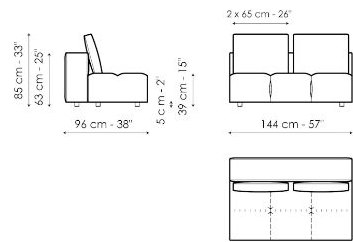

Data sheet

Center section 96x96

Width: 96cm
Depth: 96cm
Height: 85cm

Center section 144x96

Width: 96cm
Depth: 144cm
Height: 85cm

Center section 140x122

Width: 122cm
Depth: 140cm
Height: 85cm

Corner 96x96

Width: 96cm
Depth: 96cm
Height: 85cm

Chaise longue

Width: 96cm
Depth: 166cm
Height: 85cm

Penisola 140x96

Width: 96cm
Depth: 144cm
Height: 85cm

Penisola 140x122

Width: 122cm
Depth: 140cm
Height: 85cm

Penisola 96x70

Width: 70cm
Depth: 96cm
Height: 39cm

Penisola 144x70

Width: 70cm
Depth: 144cm
Height: 39cm

Penisola 140x96

Width: 96cm
 Depth: 140cm
 Height: 39cm

Pouf 96x70

Width: 70cm
 Depth: 96cm
 Height: 39cm

Pouf 144x70

Width: 70cm
 Depth: 144cm
 Height: 39cm

Pouf 140x96

Width: 96cm
 Depth: 140cm
 Height: 39cm

Armrest

Width: 26cm
 Depth: 96cm
 Height: 53cm

Backrest 96

Width: 26cm
 Depth: 96cm
 Height: 63cm

Backrest 140