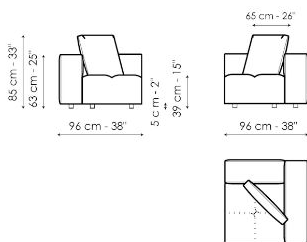

Data sheet

Center section 96x96

Width: 96cm
Depth: 96cm
Height: 85cm

Center section 144x96

Width: 96cm
Depth: 144cm
Height: 85cm

Center section 140x122

Width: 122cm
Depth: 140cm
Height: 85cm

Corner 96x96

Width: 96cm
Depth: 96cm
Height: 85cm

Chaise longue

Width: 96cm
Depth: 166cm
Height: 85cm

Penisola 140x96

Width: 96cm
Depth: 144cm
Height: 85cm

Penisola 140x122

Width: 122cm
Depth: 140cm
Height: 85cm

Penisola 96x70

Width: 70cm
Depth: 96cm
Height: 39cm

Penisola 144x70

Width: 70cm
Depth: 144cm
Height: 39cm

Penisola 140x96

Width: 96cm
 Depth: 140cm
 Height: 39cm

Pouf 96x70

Width: 70cm
 Depth: 96cm
 Height: 39cm

Pouf 144x70

Width: 70cm
 Depth: 144cm
 Height: 39cm

Pouf 140x96

Width: 96cm
 Depth: 140cm
 Height: 39cm

Armrest

Width: 26cm
 Depth: 96cm
 Height: 53cm

Backrest 96

Width: 26cm
 Depth: 96cm
 Height: 63cm

Backrest 140