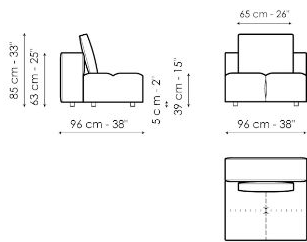

Data sheet

Center section 96x96

Width: 96cm
Depth: 96cm
Height: 85cm

Center section 144x96

Width: 96cm
Depth: 144cm
Height: 85cm

Center section 140x122

Width: 122cm
Depth: 140cm
Height: 85cm

Corner 96x96

Width: 96cm
Depth: 96cm
Height: 85cm

Chaise longue

Width: 96cm
Depth: 166cm
Height: 85cm

Penisola 140x96

Width: 96cm
Depth: 144cm
Height: 85cm

Penisola 140x122

Width: 122cm
Depth: 140cm
Height: 85cm

Penisola 96x70

Width: 70cm
Depth: 96cm
Height: 39cm

Penisola 144x70

Width: 70cm
Depth: 144cm
Height: 39cm

Penisola 140x96

Width: 96cm
 Depth: 140cm
 Height: 39cm

Pouf 96x70

Width: 70cm
 Depth: 96cm
 Height: 39cm

Pouf 144x70

Width: 70cm
 Depth: 144cm
 Height: 39cm

Pouf 140x96

Width: 96cm
 Depth: 140cm
 Height: 39cm

Armrest

Width: 26cm
 Depth: 96cm
 Height: 53cm

Backrest 96

Width: 26cm
 Depth: 96cm
 Height: 63cm

Backrest 140