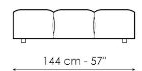

Data sheet

Center section 96x96

Width: 96cm
Depth: 96cm
Height: 85cm

Center section 144x96

Width: 96cm
Depth: 144cm
Height: 85cm

Center section 140x122

Width: 122cm
Depth: 140cm
Height: 85cm

Corner 96x96

Width: 96cm
Depth: 96cm
Height: 85cm

Chaise longue

Width: 96cm
Depth: 166cm
Height: 85cm

Penisola 140x96

Width: 96cm
Depth: 144cm
Height: 85cm

Penisola 140x122

Width: 122cm
Depth: 140cm
Height: 85cm

Penisola 96x70

Width: 70cm
Depth: 96cm
Height: 39cm

Penisola 144x70

Width: 70cm
Depth: 144cm
Height: 39cm

Penisola 140x96

Width: 96cm
 Depth: 140cm
 Height: 39cm

Pouf 96x70

Width: 70cm
 Depth: 96cm
 Height: 39cm

Pouf 144x70

Width: 70cm
 Depth: 144cm
 Height: 39cm

Pouf 140x96

Width: 96cm
 Depth: 140cm
 Height: 39cm

Armrest

Width: 26cm
 Depth: 96cm
 Height: 53cm

Backrest 96

Width: 26cm
 Depth: 96cm
 Height: 63cm

Backrest 140