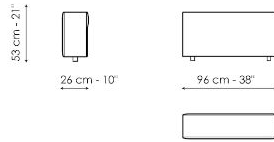

Data sheet

Center section 96x96

Width: 96cm
Depth: 96cm
Height: 85cm

Center section 144x96

Width: 96cm
Depth: 144cm
Height: 85cm

Center section 140x122

Width: 122cm
Depth: 140cm
Height: 85cm

Corner 96x96

Width: 96cm
Depth: 96cm
Height: 85cm

Chaise longue

Width: 96cm
Depth: 166cm
Height: 85cm

Penisola 140x96

Width: 96cm
Depth: 144cm
Height: 85cm

Penisola 140x122

Width: 122cm
Depth: 140cm
Height: 85cm

Penisola 96x70

Width: 70cm
Depth: 96cm
Height: 39cm

Penisola 144x70

Width: 70cm
Depth: 144cm
Height: 39cm

Penisola 140x96

Width: 96cm
 Depth: 140cm
 Height: 39cm

Pouf 96x70

Width: 70cm
 Depth: 96cm
 Height: 39cm

Pouf 144x70

Width: 70cm
 Depth: 144cm
 Height: 39cm

Pouf 140x96

Width: 96cm
 Depth: 140cm
 Height: 39cm

Armrest

Width: 26cm
 Depth: 96cm
 Height: 53cm

Backrest 96

Width: 26cm
 Depth: 96cm
 Height: 63cm

Backrest 140