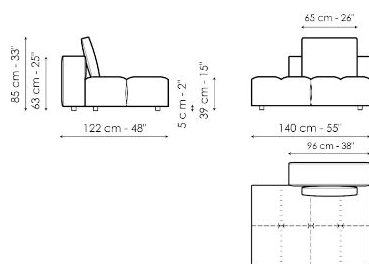

Data sheet

Center section 96x96

Width: 96cm
Depth: 96cm
Height: 85cm

Center section 144x96

Width: 96cm
Depth: 144cm
Height: 85cm

Center section 140x122

Width: 122cm
Depth: 140cm
Height: 85cm

Corner 96x96

Width: 96cm
Depth: 96cm
Height: 85cm

Chaise longue

Width: 96cm
Depth: 166cm
Height: 85cm

Penisola 140x96

Width: 96cm
Depth: 144cm
Height: 85cm

Penisola 140x122

Width: 122cm
Depth: 140cm
Height: 85cm

Penisola 96x70

Width: 70cm
Depth: 96cm
Height: 39cm

Penisola 144x70

Width: 70cm
Depth: 144cm
Height: 39cm

Penisola 140x96

Width: 96cm
 Depth: 140cm
 Height: 39cm

Pouf 96x70

Width: 70cm
 Depth: 96cm
 Height: 39cm

Pouf 144x70

Width: 70cm
 Depth: 144cm
 Height: 39cm

Pouf 140x96

Width: 96cm
 Depth: 140cm
 Height: 39cm

Armrest

Width: 26cm
 Depth: 96cm
 Height: 53cm

Backrest 96

Width: 26cm
 Depth: 96cm
 Height: 63cm

Backrest 140