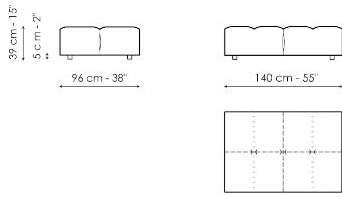

Data sheet

Center section 96x96

Width: 96cm
Depth: 96cm
Height: 85cm

Center section 144x96

Width: 96cm
Depth: 144cm
Height: 85cm

Center section 140x122

Width: 122cm
Depth: 140cm
Height: 85cm

Corner 96x96

Width: 96cm
Depth: 96cm
Height: 85cm

Chaise longue

Width: 96cm
Depth: 166cm
Height: 85cm

Penisola 140x96

Width: 96cm
Depth: 144cm
Height: 85cm

Penisola 140x122

Width: 122cm
Depth: 140cm
Height: 85cm

Penisola 96x70

Width: 70cm
Depth: 96cm
Height: 39cm

Penisola 144x70

Width: 70cm
Depth: 144cm
Height: 39cm

Penisola 140x96

Width: 96cm
 Depth: 140cm
 Height: 39cm

Pouf 96x70

Width: 70cm
 Depth: 96cm
 Height: 39cm

Pouf 144x70

Width: 70cm
 Depth: 144cm
 Height: 39cm

Pouf 140x96

Width: 96cm
 Depth: 140cm
 Height: 39cm

Armrest

Width: 26cm
 Depth: 96cm
 Height: 53cm

Backrest 96

Width: 26cm
 Depth: 96cm
 Height: 63cm

Backrest 140