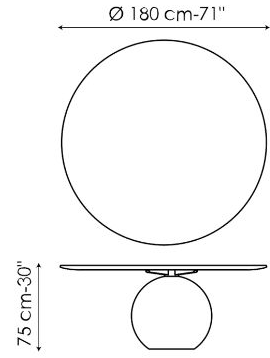

Data sheet

Width: 140cm
Depth: 140cm
Height: $\pm 75\text{cm}$

Width: 160cm
Depth: 160cm
Height: $\pm 75\text{cm}$

Width: 180cm
Depth: 180cm
Height: $\pm 75\text{cm}$

Finishes

TOP

Wood

Solid wood
American walnut