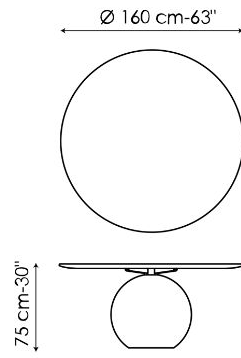

BONALDO

Circus

Designer: **Fabrice Berrux**

Circus is a fixed design round table which draws on the laws of physics for its contrast of quite different geometric shapes: the impressive and striking central base is surmounted by a large disc-shaped top, evoking a pleasant sensation of movement. The table acquires strength and elegance in a unique balancing act, becoming the real star of the living area. The top is available in solid wood, ceramic or marble,

Data sheet

Width: 140cm
Depth: 140cm
Height: $\pm 75\text{cm}$

Width: 160cm
Depth: 160cm
Height: $\pm 75\text{cm}$

Width: 180cm
Depth: 180cm
Height: $\pm 75\text{cm}$

Finishes

TOP

Wood

Solid wood
American walnut