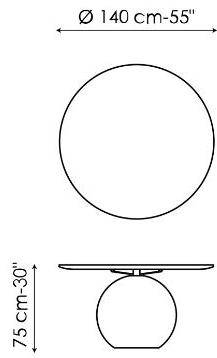

BONALDO

Circus

Designer: **Fabrice Berrux**

Circus is a fixed design round table which draws on the laws of physics for its contrast of quite different geometric shapes: the impressive and striking central base is surmounted by a large disc-shaped top, evoking a pleasant sensation of movement. The table acquires strength and elegance in a unique balancing act, becoming the real star of the living area. The top is available in solid wood, ceramic or marble,

Data sheet

Width: 140cm
Depth: 140cm
Height: $\pm 75\text{cm}$

Width: 160cm
Depth: 160cm
Height: $\pm 75\text{cm}$

Width: 180cm
Depth: 180cm
Height: $\pm 75\text{cm}$

Finishes

TOP

Wood

Solid wood
American walnut