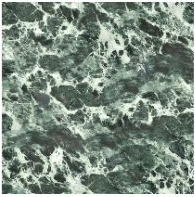

Solid wood
Brushed coal oak

Solid wood
Brushed natural oak

Ceramic

Glossy ceramic
Calacatta

Silk finish ceramic
Calacatta macchia
vecchia

Mat ceramic
Ardesia grey

Mat ceramic
Laurent

Glossy ceramic
Imperial grey

Glossy ceramic
Black Onyx

Glossy ceramic
Mountain peak

Glossy ceramic
Rosso imperiale

Mat ceramic
Alaska White

Mat ceramic
Augusta

Marble

Marble
Calacatta

Marble
Carrara

Marble
Emperador

Marble
Marquina

Marble
Rosso Carpazi

Marble
Saint Denis

Marble
Fior di bosco

Marble
Travertino Romano

Marble
Dover White

BASE

Metal

Painted metal
Mat white

Painted metal
Supreme anthracite

Painted metal
Mat black

Painted metal
Mat brown

Painted metal
Mat dove grey

Plus Metal

Painted metal
Mat bronze