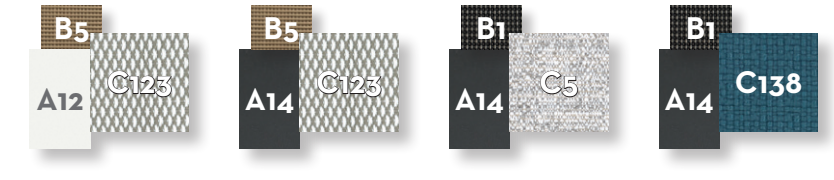

SOFA LOUNGE XL DX / CODE: SALXLDX

	Width	Depth	Height	H. armrest	H. seat	H. cushion
cm	141	160	85	52	38	20
inch	55.5	63.0	33.5	20.5	15.0	7.9

SOFA LOUNGE XL SX / CODE: SALXLSX

	Width	Depth	Height	H. armrest	H. seat	H. cushion
cm	141	160	85	52	38	20
inch	55.5	63.0	33.5	20.5	15.0	7.9

BENCH / CODE: SALBEN

	Width	Depth	Height	H. cushion
cm	185	95	38	20
inch	72.8	37.4	15.0	7.9

ARMREST FOR BENCH / CODE: SALBENARM

	Width	Depth	Height
cm	32	57	31
inch	12.6	22.4	12.2

POUF / CODE: SALPUF

	Width	Depth	Height	H. cushion
cm	94	94	38	20
inch	37.0	37.0	15.0	7.9