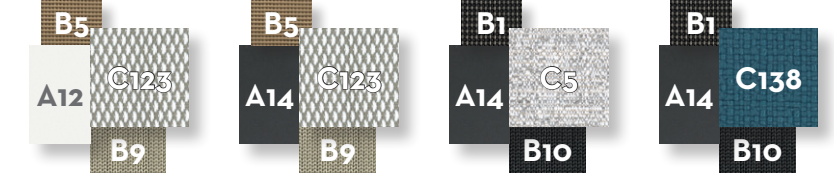

BENCH / CODE: SALBEN

	Width	Depth	Height	H. cushion
cm	185	95	38	20
inch	72.8	37.4	15.0	7.9

ARMREST FOR BENCH / CODE: SALBENARM

	Width	Depth	Height
cm	32	57	31
inch	12.6	22.4	12.2

POUF / CODE: SALPUF

	Width	Depth	Height	H. cushion
cm	94	94	38	20
inch	37.0	37.0	15.0	7.9