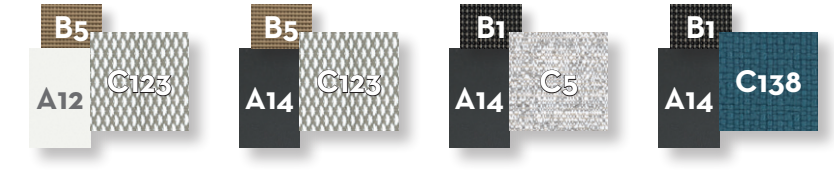

BENCH / CODE: SALBEN

	Width	Depth	Height	H. cushion
cm	185	95	38	20
inch	72.8	37.4	15.0	7.9

ARMREST FOR BENCH / CODE: SALBENARM

	Width	Depth	Height
cm	32	57	31
inch	12.6	22.4	12.2

POUF / CODE: SALPUF

	Width	Depth	Height	H. cushion
cm	94	94	38	20
inch	37.0	37.0	15.0	7.9