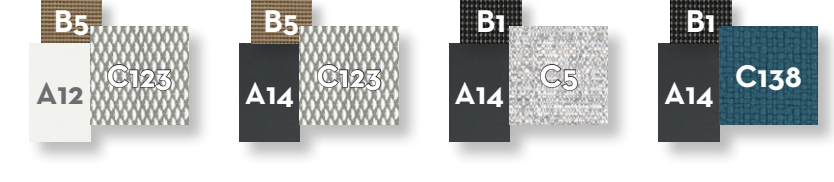

BENCH / CODE: SALBEN

	Width	Depth	Height	H. cushion
cm	185	95	38	20
inch	72.8	37.4	15.0	7.9

ARMREST FOR BENCH / CODE: SALBENARM

	Width	Depth	Height
cm	32	57	31
inch	12.6	22.4	12.2

POUF / CODE: SALPUF

	Width	Depth	Height	H. cushion
cm	94	94	38	20
inch	37.0	37.0	15.0	7.9

LIVING ARMCHAIR CODE: SALPL

	Width	Depth	Height	H. armrest	H. seat	H. cushion
cm	112	108	85	52	38	20
inch	44.1	42.5	33.5	20.5	15.0	7.9

COFFEE TABLE 90 X 90 / CODE: SALTC90

	Width	Depth	Height
cm	90	90	25
inch	35.4	35.4	9.8