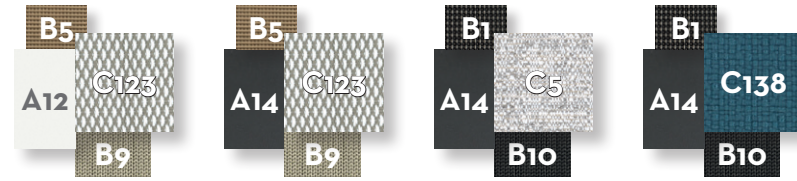

LIVING ARMCHAIR CODE: SALPL

	Width	Depth	Height	H. armrest	H. seat	H. cushion
cm	112	108	85	52	38	20
inch	44.1	42.5	33.5	20.5	15.0	7.9