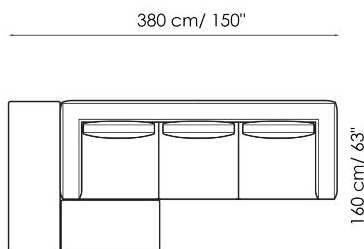

Meridiana

Width: 245cm
Depth: 105cm
Height: 85cm

Chaise longue

Width: 170cm
Depth: 105cm
Height: 85cm

Semi-corner

Width: 202cm
Depth: 158cm
Height: 85cm

Corner

Width: 105cm
Depth: 105cm
Height: 85cm

Pouf 160x55

Width: 160cm

Depth: 55cm

Height: 42cm

Pouf 105x55

Width: 105cm

Depth: 55cm

Height: 42cm

Pouf 105x85

Width: 105cm

Depth: 85cm

Height: 42cm

Combination 1

Width: 350cm

Depth: 190cm

Height: 85cm

Combination 2

Width: 380cm

Depth: 245cm

Height: 85cm

Combination 3

Width: 380cm

Depth: 160cm

Height: 85cm