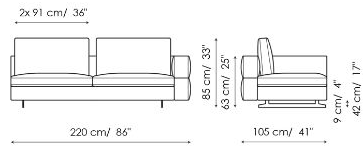

Data sheet

Sofa 295

Width: 295cm
Depth: 105cm
Height: 85cm

Sofa 240

Width: 240cm
Depth: 105cm
Height: 85cm

Sofa 210

Width: 210cm
Depth: 105cm
Height: 85cm

End section sofa 275

Width: 275cm
Depth: 105cm
Height: 85cm

End section sofa 220

Width: 220cm
Depth: 105cm
Height: 85cm

End section sofa 190

Width: 190cm
Depth: 105cm
Height: 85cm

Corner sofa 295

Width: 295cm
Depth: 105cm
Height: 85cm

Corner sofa 240

Width: 240cm
Depth: 105cm
Height: 85cm

End section corner sofa 275

Width: 275cm
Depth: 105cm
Height: 85cm

End section corner sofa 220

Width: 220cm
Depth: 105cm
Height: 85cm

End section corner sofa 120

Width: 120cm
Depth: 105cm
Height: 85cm

Central section 255

Width: 255cm
Depth: 105cm
Height: 85cm

Central section 200

Width: 200cm
Depth: 105cm
Height: 85cm

Central section 170

Width: 170cm
Depth: 105cm
Height: 85cm