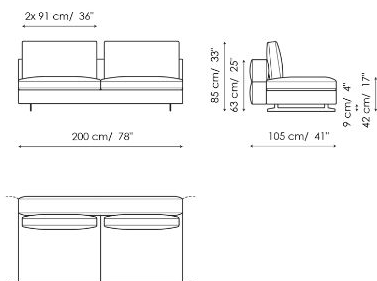

Width: 275cm
Depth: 105cm
Height: 85cm

End section sofa 220

Width: 220cm
Depth: 105cm
Height: 85cm

End section sofa 190

Width: 190cm
Depth: 105cm
Height: 85cm

Corner sofa 295

Width: 295cm
Depth: 105cm
Height: 85cm

Corner sofa 240

Width: 240cm
Depth: 105cm
Height: 85cm

End section corner sofa 275

Width: 275cm
Depth: 105cm
Height: 85cm

End section corner sofa 220

Width: 220cm
Depth: 105cm
Height: 85cm

End section corner sofa 120

Width: 120cm
Depth: 105cm
Height: 85cm

Central section 255

Width: 255cm
Depth: 105cm
Height: 85cm

Central section 200

Width: 200cm
Depth: 105cm
Height: 85cm

Central section 170

Width: 170cm
Depth: 105cm
Height: 85cm

Meridiana

Width: 245cm
Depth: 105cm
Height: 85cm

Chaise longue

Width: 170cm
Depth: 105cm
Height: 85cm

Semi-corner

Width: 202cm
Depth: 158cm
Height: 85cm

Corner

Width: 105cm
Depth: 105cm
Height: 85cm