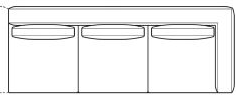

Data sheet

Sofa 295

Width: 295cm
Depth: 105cm
Height: 85cm

Sofa 240

Width: 240cm
Depth: 105cm
Height: 85cm

Sofa 210

Width: 210cm
Depth: 105cm
Height: 85cm

End section sofa 275

Width: 275cm
Depth: 105cm
Height: 85cm

End section sofa 220

Width: 220cm
Depth: 105cm
Height: 85cm

End section sofa 190

Width: 190cm
Depth: 105cm
Height: 85cm

Corner sofa 295

Width: 295cm
Depth: 105cm
Height: 85cm

Corner sofa 240

Width: 240cm
Depth: 105cm
Height: 85cm

End section corner sofa 275

Width: 275cm
Depth: 105cm
Height: 85cm

End section corner sofa 220

Width: 220cm
Depth: 105cm
Height: 85cm

End section corner sofa 120

Width: 120cm
Depth: 105cm
Height: 85cm

Central section 255

Width: 255cm
Depth: 105cm
Height: 85cm

Central section 200

Width: 200cm
Depth: 105cm
Height: 85cm

Central section 170

Width: 170cm
Depth: 105cm
Height: 85cm