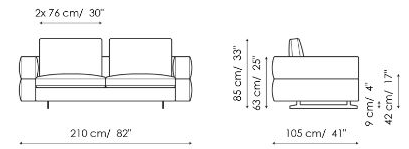

Data sheet

Sofa 295

Width: 295cm
Depth: 105cm
Height: 85cm

Sofa 240

Width: 240cm
Depth: 105cm
Height: 85cm

Sofa 210

Width: 210cm
Depth: 105cm
Height: 85cm

End section sofa 275

Width: 275cm
Depth: 105cm
Height: 85cm

End section sofa 220

Width: 220cm
Depth: 105cm
Height: 85cm

End section sofa 190

Width: 190cm
Depth: 105cm
Height: 85cm

Corner sofa 295

Width: 295cm
Depth: 105cm
Height: 85cm

Corner sofa 240

Width: 240cm
Depth: 105cm
Height: 85cm

End section corner sofa 275

Width: 275cm
Depth: 105cm
Height: 85cm

End section corner sofa 220

Width: 220cm
Depth: 105cm
Height: 85cm

End section corner sofa 120

Width: 120cm
Depth: 105cm
Height: 85cm

Central section 255

Width: 255cm
Depth: 105cm
Height: 85cm

Central section 200

Width: 200cm
Depth: 105cm
Height: 85cm

Central section 170

Width: 170cm
Depth: 105cm
Height: 85cm