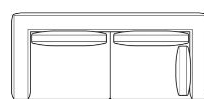

Data sheet

Sofa 295

Width: 295cm
Depth: 105cm
Height: 85cm

Sofa 240

Width: 240cm
Depth: 105cm
Height: 85cm

Sofa 210

Width: 210cm
Depth: 105cm
Height: 85cm

End section sofa 275

Width: 275cm
Depth: 105cm
Height: 85cm

End section sofa 220

Width: 220cm
Depth: 105cm
Height: 85cm

End section sofa 190

Width: 190cm
Depth: 105cm
Height: 85cm

Corner sofa 295

Width: 295cm
Depth: 105cm
Height: 85cm

Corner sofa 240

Width: 240cm
Depth: 105cm
Height: 85cm

End section corner sofa 275

Width: 275cm
Depth: 105cm
Height: 85cm

End section corner sofa 220

Width: 220cm
Depth: 105cm
Height: 85cm

End section corner sofa 120

Width: 120cm
Depth: 105cm
Height: 85cm

Central section 255

Width: 255cm
Depth: 105cm
Height: 85cm

Central section 200

Width: 200cm
Depth: 105cm
Height: 85cm

Central section 170

Width: 170cm
Depth: 105cm
Height: 85cm