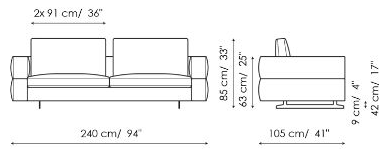

Data sheet

Sofa 295

Width: 295cm
Depth: 105cm
Height: 85cm

Sofa 240

Width: 240cm
Depth: 105cm
Height: 85cm

Sofa 210

Width: 210cm
Depth: 105cm
Height: 85cm

End section sofa 275

Width: 275cm
Depth: 105cm
Height: 85cm

End section sofa 220

Width: 220cm
Depth: 105cm
Height: 85cm

End section sofa 190

Width: 190cm
Depth: 105cm
Height: 85cm

Corner sofa 295

Width: 295cm
Depth: 105cm
Height: 85cm

Corner sofa 240

Width: 240cm
Depth: 105cm
Height: 85cm

End section corner sofa 275

Width: 275cm
Depth: 105cm
Height: 85cm

End section corner sofa 220

Width: 220cm
Depth: 105cm
Height: 85cm

End section corner sofa 120

Width: 120cm
Depth: 105cm
Height: 85cm

Central section 255

Width: 255cm
Depth: 105cm
Height: 85cm

Central section 200

Width: 200cm
Depth: 105cm
Height: 85cm

Central section 170

Width: 170cm
Depth: 105cm
Height: 85cm