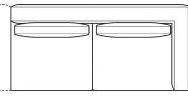

Data sheet

Sofa 295

Width: 295cm
Depth: 105cm
Height: 85cm

Sofa 240

Width: 240cm
Depth: 105cm
Height: 85cm

Sofa 210

Width: 210cm
Depth: 105cm
Height: 85cm

End section sofa 275

Width: 275cm
Depth: 105cm
Height: 85cm

End section sofa 220

Width: 220cm
Depth: 105cm
Height: 85cm

End section sofa 190

Width: 190cm
Depth: 105cm
Height: 85cm

Corner sofa 295

Width: 295cm
Depth: 105cm
Height: 85cm

Corner sofa 240

Width: 240cm
Depth: 105cm
Height: 85cm

End section corner sofa 275

Width: 275cm
Depth: 105cm
Height: 85cm

End section corner sofa 220

Width: 220cm
Depth: 105cm
Height: 85cm

End section corner sofa 120

Width: 120cm
Depth: 105cm
Height: 85cm

Central section 255

Width: 255cm
Depth: 105cm
Height: 85cm

Central section 200

Width: 200cm
Depth: 105cm
Height: 85cm

Central section 170

Width: 170cm
Depth: 105cm
Height: 85cm