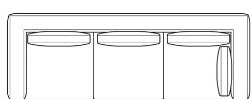

Data sheet

Sofa 295

Width: 295cm
Depth: 105cm
Height: 85cm

Sofa 240

Width: 240cm
Depth: 105cm
Height: 85cm

Sofa 210

Width: 210cm
Depth: 105cm
Height: 85cm

End section sofa 275

Width: 275cm
Depth: 105cm
Height: 85cm

End section sofa 220

Width: 220cm
Depth: 105cm
Height: 85cm

End section sofa 190

Width: 190cm
Depth: 105cm
Height: 85cm

Corner sofa 295

Width: 295cm
Depth: 105cm
Height: 85cm

Corner sofa 240

Width: 240cm
Depth: 105cm
Height: 85cm

End section corner sofa 275

Width: 275cm
Depth: 105cm
Height: 85cm

End section corner sofa 220

Width: 220cm
Depth: 105cm
Height: 85cm

End section corner sofa 120

Width: 120cm
Depth: 105cm
Height: 85cm

Central section 255

Width: 255cm
Depth: 105cm
Height: 85cm

Central section 200

Width: 200cm
Depth: 105cm
Height: 85cm

Central section 170

Width: 170cm
Depth: 105cm
Height: 85cm