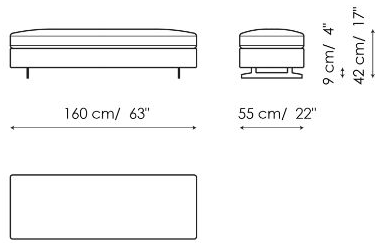

Data sheet

Sofa 295

Width: 295cm
Depth: 105cm
Height: 85cm

Sofa 240

Width: 240cm
Depth: 105cm
Height: 85cm

Sofa 210

Width: 210cm
Depth: 105cm
Height: 85cm

End section sofa 275

Width: 120cm
Depth: 105cm
Height: 85cm

Central section 255

Width: 255cm
Depth: 105cm
Height: 85cm

Central section 200

Width: 200cm
Depth: 105cm
Height: 85cm

Central section 170

Width: 170cm
Depth: 105cm
Height: 85cm

Meridiana

Width: 245cm
Depth: 105cm
Height: 85cm

Chaise longue

Width: 170cm
Depth: 105cm
Height: 85cm

Semi-corner

Width: 202cm
Depth: 158cm
Height: 85cm

Corner

Width: 105cm
Depth: 105cm
Height: 85cm

Pouf 160x55

Width: 160cm

Depth: 55cm

Height: 42cm

Pouf 105x55

Width: 105cm

Depth: 55cm

Height: 42cm