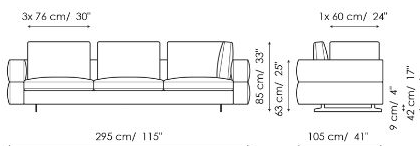

Data sheet

Sofa 295

Width: 295cm
Depth: 105cm
Height: 85cm

Sofa 240

Width: 240cm
Depth: 105cm
Height: 85cm

Sofa 210

Width: 210cm
Depth: 105cm
Height: 85cm

End section sofa 275

Width: 275cm
Depth: 105cm
Height: 85cm

End section sofa 220

Width: 220cm
Depth: 105cm
Height: 85cm

End section sofa 190

Width: 190cm
Depth: 105cm
Height: 85cm

Corner sofa 295

Width: 295cm
Depth: 105cm
Height: 85cm

Corner sofa 240

Width: 240cm
Depth: 105cm
Height: 85cm

End section corner sofa 275

Width: 275cm
Depth: 105cm
Height: 85cm

End section corner sofa 220

Width: 220cm
Depth: 105cm
Height: 85cm

End section corner sofa 120

Width: 120cm
Depth: 105cm
Height: 85cm

Central section 255

Width: 255cm
Depth: 105cm
Height: 85cm

Central section 200

Width: 200cm
Depth: 105cm
Height: 85cm

Central section 170

Width: 170cm
Depth: 105cm
Height: 85cm