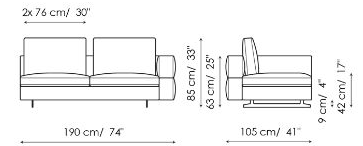

Data sheet

Sofa 295

Width: 295cm
Depth: 105cm
Height: 85cm

Sofa 240

Width: 240cm
Depth: 105cm
Height: 85cm

Sofa 210

Width: 210cm
Depth: 105cm
Height: 85cm

End section sofa 275

Width: 275cm
Depth: 105cm
Height: 85cm

End section sofa 220

Width: 220cm
Depth: 105cm
Height: 85cm

End section sofa 190

Width: 190cm
Depth: 105cm
Height: 85cm

Corner sofa 295

Width: 295cm
Depth: 105cm
Height: 85cm

Corner sofa 240

Width: 240cm
Depth: 105cm
Height: 85cm

End section corner sofa 275

Width: 275cm
Depth: 105cm
Height: 85cm

End section corner sofa 220

Width: 220cm
Depth: 105cm
Height: 85cm

End section corner sofa 120

Width: 120cm
Depth: 105cm
Height: 85cm

Central section 255

Width: 255cm
Depth: 105cm
Height: 85cm

Central section 200

Width: 200cm
Depth: 105cm
Height: 85cm

Central section 170

Width: 170cm
Depth: 105cm
Height: 85cm