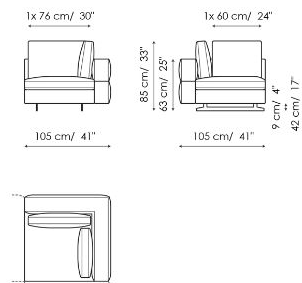

Corner sofa 240

Width: 240cm
Depth: 105cm
Height: 85cm

End section corner sofa 275

Width: 275cm
Depth: 105cm
Height: 85cm

End section corner sofa 220

Width: 220cm
Depth: 105cm
Height: 85cm

End section corner sofa 120

Width: 120cm
Depth: 105cm
Height: 85cm

Central section 255

Width: 255cm
Depth: 105cm
Height: 85cm

Central section 200

Width: 200cm
Depth: 105cm
Height: 85cm

Central section 170

Width: 170cm
Depth: 105cm
Height: 85cm

Meridiana

Width: 245cm
Depth: 105cm
Height: 85cm

Chaise longue

Width: 170cm
Depth: 105cm
Height: 85cm

Semi-corner

Width: 202cm
Depth: 158cm
Height: 85cm

Corner

Width: 105cm
Depth: 105cm
Height: 85cm

Pouf 160x55

Width: 160cm

Depth: 55cm

Height: 42cm

Pouf 105x55

Width: 105cm

Depth: 55cm

Height: 42cm