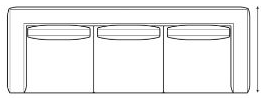

Data sheet

Sofa 295

Width: 295cm
Depth: 105cm
Height: 85cm

Sofa 240

Width: 240cm
Depth: 105cm
Height: 85cm

Sofa 210

Width: 210cm
Depth: 105cm
Height: 85cm

End section sofa 275

Width: 275cm
Depth: 105cm
Height: 85cm

End section sofa 220

Width: 220cm
Depth: 105cm
Height: 85cm

End section sofa 190

Width: 190cm
Depth: 105cm
Height: 85cm

Corner sofa 295

Width: 295cm
Depth: 105cm
Height: 85cm

Width: 120cm
Depth: 105cm
Height: 85cm

Central section 255

Width: 255cm
Depth: 105cm
Height: 85cm

Central section 200

Width: 200cm
Depth: 105cm
Height: 85cm

Central section 170

Width: 170cm
Depth: 105cm
Height: 85cm

Meridiana

Width: 245cm
Depth: 105cm
Height: 85cm

Chaise longue

Width: 170cm
Depth: 105cm
Height: 85cm

Semi-corner

Width: 202cm
Depth: 158cm
Height: 85cm

Corner

Width: 105cm
Depth: 105cm
Height: 85cm