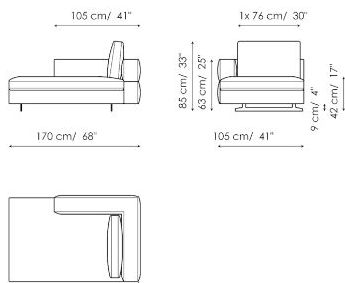

Width: 275cm
Depth: 105cm
Height: 85cm

End section sofa 220

Width: 220cm
Depth: 105cm
Height: 85cm

End section sofa 190

Width: 190cm
Depth: 105cm
Height: 85cm

Corner sofa 295

Width: 295cm
Depth: 105cm
Height: 85cm

Corner sofa 240

Width: 240cm
Depth: 105cm
Height: 85cm

End section corner sofa 275

Width: 275cm
Depth: 105cm
Height: 85cm

End section corner sofa 220

Width: 220cm
Depth: 105cm
Height: 85cm

End section corner sofa 120

Width: 120cm
Depth: 105cm
Height: 85cm

Central section 255

Width: 255cm
Depth: 105cm
Height: 85cm

Central section 200

Width: 200cm
Depth: 105cm
Height: 85cm

Central section 170

Width: 170cm
Depth: 105cm
Height: 85cm

Meridiana

Width: 245cm
Depth: 105cm
Height: 85cm

Chaise longue

Width: 170cm
Depth: 105cm
Height: 85cm

Semi-corner

Width: 202cm
Depth: 158cm
Height: 85cm

Corner

Width: 105cm
Depth: 105cm
Height: 85cm