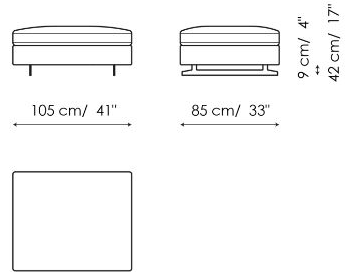

Width: 120cm
Depth: 105cm
Height: 85cm

Central section 255

Width: 255cm
Depth: 105cm
Height: 85cm

Central section 200

Width: 200cm
Depth: 105cm
Height: 85cm

Central section 170

Width: 170cm
Depth: 105cm
Height: 85cm

Meridiana

Width: 245cm
Depth: 105cm
Height: 85cm

Chaise longue

Width: 170cm
Depth: 105cm
Height: 85cm

Semi-corner

Width: 202cm
Depth: 158cm
Height: 85cm

Corner

Width: 105cm
Depth: 105cm
Height: 85cm

Pouf 160x55

Width: 160cm

Depth: 55cm

Height: 42cm

Pouf 105x55

Width: 105cm

Depth: 55cm

Height: 42cm

Pouf 105x85

Width: 105cm

Depth: 85cm

Height: 42cm

Combination 1

Width: 350cm

Depth: 190cm

Height: 85cm