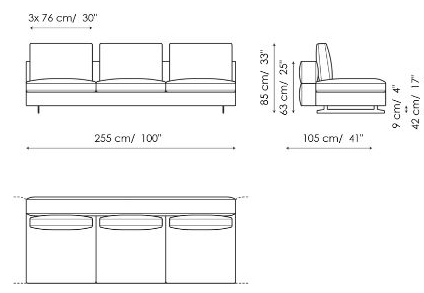

Width: 275cm
Depth: 105cm
Height: 85cm

End section sofa 220

Width: 220cm
Depth: 105cm
Height: 85cm

End section sofa 190

Width: 190cm
Depth: 105cm
Height: 85cm

Corner sofa 295

Width: 295cm
Depth: 105cm
Height: 85cm

Corner sofa 240

Width: 240cm
Depth: 105cm
Height: 85cm

End section corner sofa 275

Width: 275cm
Depth: 105cm
Height: 85cm

End section corner sofa 220

Width: 220cm
Depth: 105cm
Height: 85cm

End section corner sofa 120

Width: 120cm
Depth: 105cm
Height: 85cm

Central section 255

Width: 255cm
Depth: 105cm
Height: 85cm

Central section 200

Width: 200cm
Depth: 105cm
Height: 85cm

Central section 170

Width: 170cm
Depth: 105cm
Height: 85cm

Meridiana

Width: 245cm
Depth: 105cm
Height: 85cm

Chaise longue

Width: 170cm
Depth: 105cm
Height: 85cm

Semi-corner

Width: 202cm
Depth: 158cm
Height: 85cm

Corner

Width: 105cm
Depth: 105cm
Height: 85cm