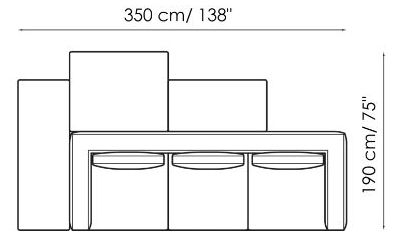

Width: 120cm
Depth: 105cm
Height: 85cm

Central section 255

Width: 255cm
Depth: 105cm
Height: 85cm

Central section 200

Width: 200cm
Depth: 105cm
Height: 85cm

Central section 170

Width: 170cm
Depth: 105cm
Height: 85cm

Meridiana

Width: 245cm
Depth: 105cm
Height: 85cm

Chaise longue

Width: 170cm
Depth: 105cm
Height: 85cm

Semi-corner

Width: 202cm
Depth: 158cm
Height: 85cm

Corner

Width: 105cm
Depth: 105cm
Height: 85cm

Pouf 160x55

Width: 160cm

Depth: 55cm

Height: 42cm

Pouf 105x55

Width: 105cm

Depth: 55cm

Height: 42cm

Pouf 105x85

Width: 105cm

Depth: 85cm

Height: 42cm

Combination 1

Width: 350cm

Depth: 190cm

Height: 85cm