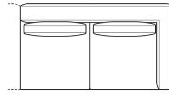

Data sheet

Sofa 295

Width: 295cm
Depth: 105cm
Height: 85cm

Sofa 240

Width: 240cm
Depth: 105cm
Height: 85cm

Sofa 210

Width: 210cm
Depth: 105cm
Height: 85cm

End section sofa 275

Width: 275cm
Depth: 105cm
Height: 85cm

End section sofa 220

Width: 220cm
Depth: 105cm
Height: 85cm

End section sofa 190

Width: 190cm
Depth: 105cm
Height: 85cm

Corner sofa 295

Width: 295cm
Depth: 105cm
Height: 85cm

Corner sofa 240

Width: 240cm
Depth: 105cm
Height: 85cm

End section corner sofa 275

Width: 275cm
Depth: 105cm
Height: 85cm

End section corner sofa 220

Width: 220cm
Depth: 105cm
Height: 85cm

End section corner sofa 120

Width: 120cm
Depth: 105cm
Height: 85cm

Central section 255

Width: 255cm
Depth: 105cm
Height: 85cm

Central section 200

Width: 200cm
Depth: 105cm
Height: 85cm

Central section 170

Width: 170cm
Depth: 105cm
Height: 85cm