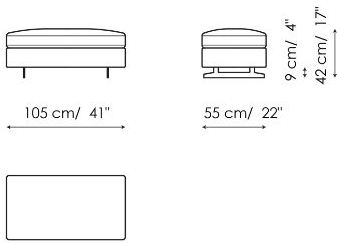

Corner sofa 240

Width: 240cm
Depth: 105cm
Height: 85cm

End section corner sofa 275

Width: 275cm
Depth: 105cm
Height: 85cm

End section corner sofa 220

Width: 220cm
Depth: 105cm
Height: 85cm

End section corner sofa 120

Width: 120cm
Depth: 105cm
Height: 85cm

Central section 255

Width: 255cm
Depth: 105cm
Height: 85cm

Central section 200

Width: 200cm
Depth: 105cm
Height: 85cm

Central section 170

Width: 170cm
Depth: 105cm
Height: 85cm

Meridiana

Width: 245cm
Depth: 105cm
Height: 85cm

Chaise longue

Width: 170cm
Depth: 105cm
Height: 85cm

Semi-corner

Width: 202cm
Depth: 158cm
Height: 85cm

Corner

Width: 105cm
Depth: 105cm
Height: 85cm

Pouf 160x55

Width: 160cm

Depth: 55cm

Height: 42cm

Pouf 105x55

Width: 105cm

Depth: 55cm

Height: 42cm