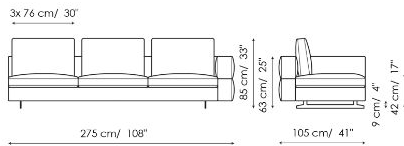

Data sheet

Sofa 295

Width: 295cm
Depth: 105cm
Height: 85cm

Sofa 240

Width: 240cm
Depth: 105cm
Height: 85cm

Sofa 210

Width: 210cm
Depth: 105cm
Height: 85cm

End section sofa 275

Width: 275cm
Depth: 105cm
Height: 85cm

End section sofa 220

Width: 220cm
Depth: 105cm
Height: 85cm

End section sofa 190

Width: 190cm
Depth: 105cm
Height: 85cm

Corner sofa 295

Width: 295cm
Depth: 105cm
Height: 85cm

Corner sofa 240

Width: 240cm
Depth: 105cm
Height: 85cm

End section corner sofa 275

Width: 275cm
Depth: 105cm
Height: 85cm

End section corner sofa 220

Width: 220cm
Depth: 105cm
Height: 85cm

End section corner sofa 120

Width: 120cm
Depth: 105cm
Height: 85cm

Central section 255

Width: 255cm
Depth: 105cm
Height: 85cm

Central section 200

Width: 200cm
Depth: 105cm
Height: 85cm

Central section 170

Width: 170cm
Depth: 105cm
Height: 85cm