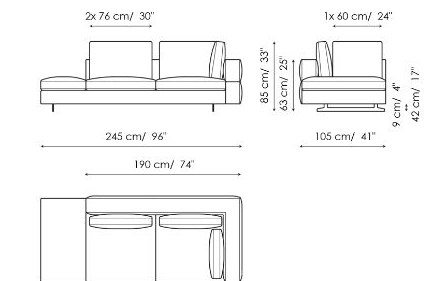

Width: 275cm
Depth: 105cm
Height: 85cm

End section sofa 220

Width: 220cm
Depth: 105cm
Height: 85cm

End section sofa 190

Width: 190cm
Depth: 105cm
Height: 85cm

Corner sofa 295

Width: 295cm
Depth: 105cm
Height: 85cm

Corner sofa 240

Width: 240cm
Depth: 105cm
Height: 85cm

End section corner sofa 275

Width: 275cm
Depth: 105cm
Height: 85cm

End section corner sofa 220

Width: 220cm
Depth: 105cm
Height: 85cm

End section corner sofa 120

Width: 120cm
Depth: 105cm
Height: 85cm

Central section 255

Width: 255cm
Depth: 105cm
Height: 85cm

Central section 200

Width: 200cm
Depth: 105cm
Height: 85cm

Central section 170

Width: 170cm
Depth: 105cm
Height: 85cm

Meridiana

Width: 245cm
Depth: 105cm
Height: 85cm

Chaise longue

Width: 170cm
Depth: 105cm
Height: 85cm

Semi-corner

Width: 202cm
Depth: 158cm
Height: 85cm

Corner

Width: 105cm
Depth: 105cm
Height: 85cm