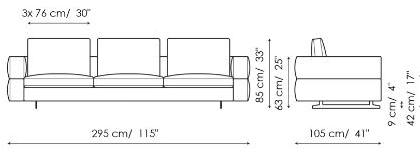

Data sheet

Sofa 295

Width: 295cm
Depth: 105cm
Height: 85cm

Sofa 240

Width: 240cm
Depth: 105cm
Height: 85cm

Sofa 210

Width: 210cm
Depth: 105cm
Height: 85cm

End section sofa 275

Width: 275cm
Depth: 105cm
Height: 85cm

End section sofa 220

Width: 220cm
Depth: 105cm
Height: 85cm

End section sofa 190

Width: 190cm
Depth: 105cm
Height: 85cm

Corner sofa 295

Width: 295cm
Depth: 105cm
Height: 85cm

Corner sofa 240

Width: 240cm
Depth: 105cm
Height: 85cm

End section corner sofa 275

Width: 275cm
Depth: 105cm
Height: 85cm

End section corner sofa 220

Width: 220cm
Depth: 105cm
Height: 85cm

End section corner sofa 120

Width: 120cm
Depth: 105cm
Height: 85cm

Central section 255

Width: 255cm
Depth: 105cm
Height: 85cm

Central section 200

Width: 200cm
Depth: 105cm
Height: 85cm

Central section 170

Width: 170cm
Depth: 105cm
Height: 85cm