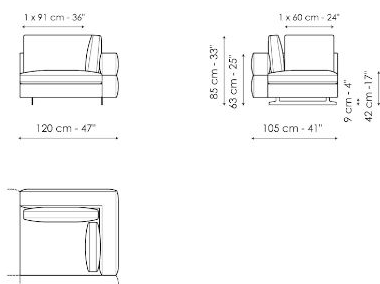

Width: 275cm
Depth: 105cm
Height: 85cm

End section sofa 220

Width: 220cm
Depth: 105cm
Height: 85cm

End section sofa 190

Width: 190cm
Depth: 105cm
Height: 85cm

Corner sofa 295

Width: 295cm
Depth: 105cm
Height: 85cm

Corner sofa 240

Width: 240cm
Depth: 105cm
Height: 85cm

End section corner sofa 275

Width: 275cm
Depth: 105cm
Height: 85cm

End section corner sofa 220

Width: 220cm
Depth: 105cm
Height: 85cm

End section corner sofa 120

Width: 120cm
Depth: 105cm
Height: 85cm

Central section 255

Width: 255cm
Depth: 105cm
Height: 85cm

Central section 200

Width: 200cm
Depth: 105cm
Height: 85cm

Central section 170

Width: 170cm
Depth: 105cm
Height: 85cm

Meridiana

Width: 245cm
Depth: 105cm
Height: 85cm

Chaise longue

Width: 170cm
Depth: 105cm
Height: 85cm

Semi-corner

Width: 202cm
Depth: 158cm
Height: 85cm

Corner

Width: 105cm
Depth: 105cm
Height: 85cm