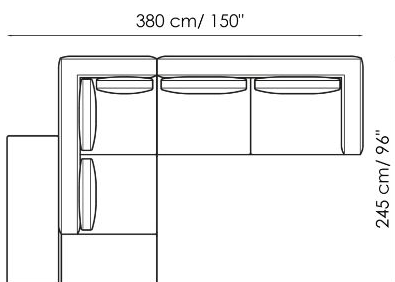

Meridiana

Width: 245cm
Depth: 105cm
Height: 85cm

Chaise longue

Width: 170cm
Depth: 105cm
Height: 85cm

Semi-corner

Width: 202cm
Depth: 158cm
Height: 85cm

Corner

Width: 105cm
Depth: 105cm
Height: 85cm

Pouf 160x55

Width: 160cm

Depth: 55cm

Height: 42cm

Pouf 105x55

Width: 105cm

Depth: 55cm

Height: 42cm

Pouf 105x85

Width: 105cm

Depth: 85cm

Height: 42cm

Combination 1

Width: 350cm

Depth: 190cm

Height: 85cm

Combination 2

Width: 380cm

Depth: 245cm

Height: 85cm

Combination 3

Width: 380cm

Depth: 160cm

Height: 85cm