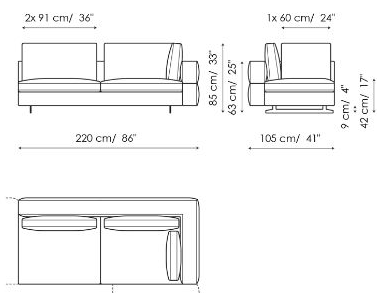

Data sheet

Sofa 295

Width: 295cm
Depth: 105cm
Height: 85cm

Sofa 240

Width: 240cm
Depth: 105cm
Height: 85cm

Sofa 210

Width: 210cm
Depth: 105cm
Height: 85cm

End section sofa 275

Width: 275cm
Depth: 105cm
Height: 85cm

End section sofa 220

Width: 220cm
Depth: 105cm
Height: 85cm

End section sofa 190

Width: 190cm
Depth: 105cm
Height: 85cm

Corner sofa 295

Width: 295cm
Depth: 105cm
Height: 85cm

Corner sofa 240

Width: 240cm
Depth: 105cm
Height: 85cm

End section corner sofa 275

Width: 275cm
Depth: 105cm
Height: 85cm

End section corner sofa 220

Width: 220cm
Depth: 105cm
Height: 85cm

End section corner sofa 120

Width: 120cm
Depth: 105cm
Height: 85cm

Central section 255

Width: 255cm
Depth: 105cm
Height: 85cm

Central section 200

Width: 200cm
Depth: 105cm
Height: 85cm

Central section 170

Width: 170cm
Depth: 105cm
Height: 85cm