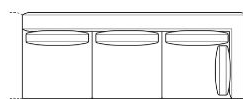

Data sheet

Sofa 295

Width: 295cm
Depth: 105cm
Height: 85cm

Sofa 240

Width: 240cm
Depth: 105cm
Height: 85cm

Sofa 210

Width: 210cm
Depth: 105cm
Height: 85cm

End section sofa 275

Width: 275cm
Depth: 105cm
Height: 85cm

End section sofa 220

Width: 220cm
Depth: 105cm
Height: 85cm

End section sofa 190

Width: 190cm
Depth: 105cm
Height: 85cm

Corner sofa 295

Width: 295cm
Depth: 105cm
Height: 85cm

Corner sofa 240

Width: 240cm
Depth: 105cm
Height: 85cm

End section corner sofa 275

Width: 275cm
Depth: 105cm
Height: 85cm

End section corner sofa 220

Width: 220cm
Depth: 105cm
Height: 85cm

End section corner sofa 120

Width: 120cm
Depth: 105cm
Height: 85cm

Central section 255

Width: 255cm
Depth: 105cm
Height: 85cm

Central section 200

Width: 200cm
Depth: 105cm
Height: 85cm

Central section 170

Width: 170cm
Depth: 105cm
Height: 85cm