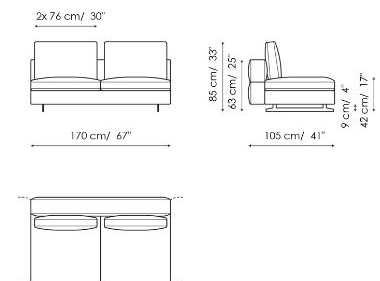

Data sheet

Sofa 295

Width: 295cm
Depth: 105cm
Height: 85cm

Sofa 240

Width: 240cm
Depth: 105cm
Height: 85cm

Sofa 210

Width: 210cm
Depth: 105cm
Height: 85cm

End section sofa 275

Corner sofa 240

Width: 240cm
Depth: 105cm
Height: 85cm

End section corner sofa 275

Width: 275cm
Depth: 105cm
Height: 85cm

End section corner sofa 220

Width: 220cm
Depth: 105cm
Height: 85cm

End section corner sofa 120

Width: 120cm
Depth: 105cm
Height: 85cm

Central section 255

Width: 255cm
Depth: 105cm
Height: 85cm

Central section 200

Width: 200cm
Depth: 105cm
Height: 85cm

Central section 170

Width: 170cm
Depth: 105cm
Height: 85cm

Meridiana

Width: 245cm
Depth: 105cm
Height: 85cm

Chaise longue

Width: 170cm
Depth: 105cm
Height: 85cm

Semi-corner

Width: 202cm
Depth: 158cm
Height: 85cm

Corner

Width: 105cm
Depth: 105cm
Height: 85cm