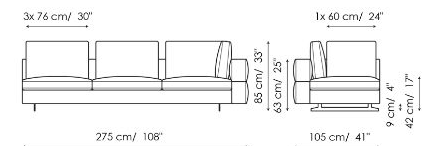

Data sheet

Sofa 295

Width: 295cm
Depth: 105cm
Height: 85cm

Sofa 240

Width: 240cm
Depth: 105cm
Height: 85cm

Sofa 210

Width: 210cm
Depth: 105cm
Height: 85cm

End section sofa 275

Width: 275cm
Depth: 105cm
Height: 85cm

End section sofa 220

Width: 220cm
Depth: 105cm
Height: 85cm

End section sofa 190

Width: 190cm
Depth: 105cm
Height: 85cm

Corner sofa 295

Width: 295cm
Depth: 105cm
Height: 85cm

Corner sofa 240

Width: 240cm
Depth: 105cm
Height: 85cm

End section corner sofa 275

Width: 275cm
Depth: 105cm
Height: 85cm

End section corner sofa 220

Width: 220cm
Depth: 105cm
Height: 85cm

End section corner sofa 120

Width: 120cm
Depth: 105cm
Height: 85cm

Central section 255

Width: 255cm
Depth: 105cm
Height: 85cm

Central section 200

Width: 200cm
Depth: 105cm
Height: 85cm

Central section 170

Width: 170cm
Depth: 105cm
Height: 85cm