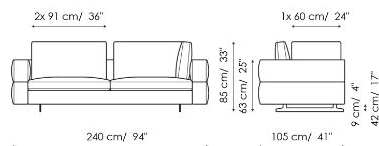

Data sheet

Sofa 295

Width: 295cm
Depth: 105cm
Height: 85cm

Sofa 240

Width: 240cm
Depth: 105cm
Height: 85cm

Sofa 210

Width: 210cm
Depth: 105cm
Height: 85cm

End section sofa 275

Width: 275cm
Depth: 105cm
Height: 85cm

End section sofa 220

Width: 220cm
Depth: 105cm
Height: 85cm

End section sofa 190

Width: 190cm
Depth: 105cm
Height: 85cm

Corner sofa 295

Width: 295cm
Depth: 105cm
Height: 85cm

Corner sofa 240

Width: 240cm
Depth: 105cm
Height: 85cm

End section corner sofa 275

Width: 275cm
Depth: 105cm
Height: 85cm

End section corner sofa 220

Width: 220cm
Depth: 105cm
Height: 85cm

End section corner sofa 120

Width: 120cm
Depth: 105cm
Height: 85cm

Central section 255

Width: 255cm
Depth: 105cm
Height: 85cm

Central section 200

Width: 200cm
Depth: 105cm
Height: 85cm

Central section 170

Width: 170cm
Depth: 105cm
Height: 85cm