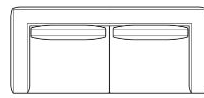

Data sheet

Sofa 295

Width: 295cm
Depth: 105cm
Height: 85cm

Sofa 240

Width: 240cm
Depth: 105cm
Height: 85cm

Sofa 210

Width: 210cm
Depth: 105cm
Height: 85cm

End section sofa 275

Width: 275cm
Depth: 105cm
Height: 85cm

End section sofa 220

Width: 220cm
Depth: 105cm
Height: 85cm

End section sofa 190

Width: 190cm
Depth: 105cm
Height: 85cm

Corner sofa 295

Width: 295cm
Depth: 105cm
Height: 85cm

Width: 120cm
Depth: 105cm
Height: 85cm

Central section 255

Width: 255cm
Depth: 105cm
Height: 85cm

Central section 200

Width: 200cm
Depth: 105cm
Height: 85cm

Central section 170

Width: 170cm
Depth: 105cm
Height: 85cm

Meridiana

Width: 245cm
Depth: 105cm
Height: 85cm

Chaise longue

Width: 170cm
Depth: 105cm
Height: 85cm

Semi-corner

Width: 202cm
Depth: 158cm
Height: 85cm

Corner

Width: 105cm
Depth: 105cm
Height: 85cm