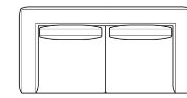

Data sheet

Sofa 295

Width: 295cm
Depth: 105cm
Height: 85cm

Sofa 240

Width: 240cm
Depth: 105cm
Height: 85cm

Sofa 210

Width: 210cm
Depth: 105cm
Height: 85cm

End section sofa 275

Width: 275cm
Depth: 105cm
Height: 85cm

End section sofa 220

Width: 220cm
Depth: 105cm
Height: 85cm

End section sofa 190

Width: 190cm
Depth: 105cm
Height: 85cm

Corner sofa 295

Width: 295cm
Depth: 105cm
Height: 85cm

Corner sofa 240

Width: 240cm
Depth: 105cm
Height: 85cm

End section corner sofa 275

Width: 275cm
Depth: 105cm
Height: 85cm

End section corner sofa 220

Width: 220cm
Depth: 105cm
Height: 85cm

End section corner sofa 120

Width: 120cm
Depth: 105cm
Height: 85cm

Central section 255

Width: 255cm
Depth: 105cm
Height: 85cm

Central section 200

Width: 200cm
Depth: 105cm
Height: 85cm

Central section 170

Width: 170cm
Depth: 105cm
Height: 85cm