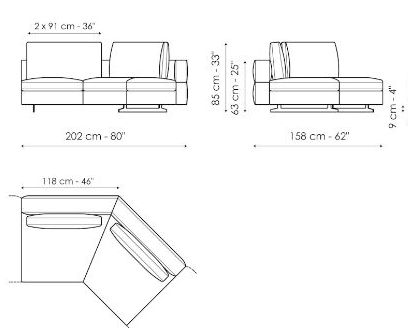

Data sheet

Sofa 295

Width: 295cm
Depth: 105cm
Height: 85cm

Sofa 240

Width: 240cm
Depth: 105cm
Height: 85cm

Sofa 210

Width: 210cm
Depth: 105cm
Height: 85cm

End section sofa 275

Corner sofa 240

Width: 240cm
Depth: 105cm
Height: 85cm

End section corner sofa 275

Width: 275cm
Depth: 105cm
Height: 85cm

End section corner sofa 220

Width: 220cm
Depth: 105cm
Height: 85cm

End section corner sofa 120

Width: 120cm
Depth: 105cm
Height: 85cm

Central section 255

Width: 255cm
Depth: 105cm
Height: 85cm

Central section 200

Width: 200cm
Depth: 105cm
Height: 85cm

Central section 170

Width: 170cm
Depth: 105cm
Height: 85cm

Meridiana

Width: 245cm
Depth: 105cm
Height: 85cm

Chaise longue

Width: 170cm
Depth: 105cm
Height: 85cm

Semi-corner

Width: 202cm
Depth: 158cm
Height: 85cm

Corner

Width: 105cm
Depth: 105cm
Height: 85cm