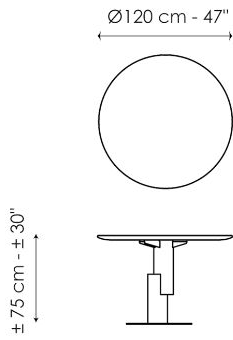

# Data sheet

Width: 120cm  
Depth: 120cm  
Height: ± 75cm

Width: 140cm  
Depth: 140cm  
Height: ± 75cm

Width: 160cm  
Depth: 160cm  
Height: ± 75cm

Width: 180cm  
Depth: 180cm  
Height: ± 75cm