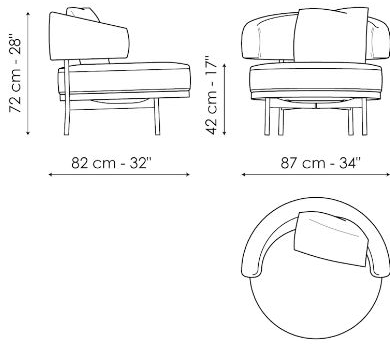

Data sheet

Neilly lounge

Width: 82cm

Depth: 87cm

Height: 72cm

Finishes

BASE

Metal