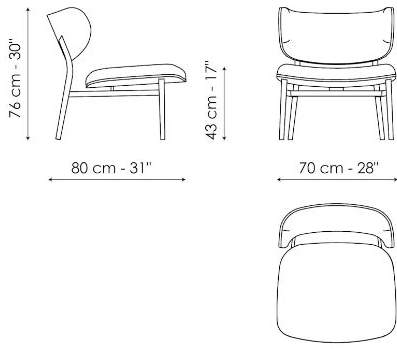

creating a welcoming and contemporary overall image. Discreet and elegant, the Noor lounge armchair contributes to the creation of a comfortable and convivial space, ideal in a living room or study.

Data sheet

Noor lounge

Width: 82cm

Depth: 70cm

Height: 76cm

Finishes

BASE

Metal

Painted metal
Mat white