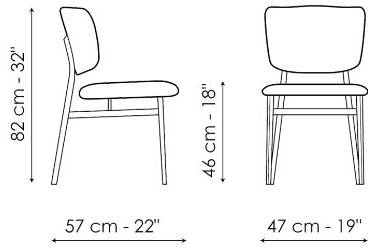

design of the backrest, slightly curved at the sides, gives it a welcoming and comfortable appeal. The backrest and seat are padded and upholstered in leather, eco-leather or fabric.

Data sheet

Noor

Width: 47cm

Depth: 57cm

Height: 82cm

Finishes

LEGS

Plus Metal

Painted metal
Mat bronze

Painted metal
Mat lead

Painted metal
Mat pearl gold