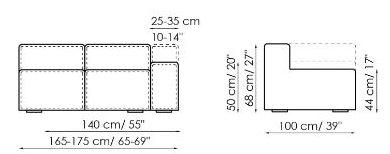

Data sheet

Sofa 260-280

Width: 260-280cm
Depth: 100cm
Height: 68cm

Sofa 210-230

Width: 210-230cm
Depth: 100cm
Height: 68cm

Sofa 190-210

Width: 190-210cm
Depth: 100cm
Height: 68cm

End section sofa 235-245

Width: 235-245cm
Depth: 100cm
Height: 68cm

End section sofa 185-195

Width: 185-195cm
Depth: 100cm
Height: 68cm

End section sofa 165-175

Width: 165-175cm
Depth: 100cm
Height: 68cm

Corner sofa 242

Width: 242cm
Depth: 100cm
Height: 68cm

Central section 210

Width: 210cm
Depth: 100cm
Height: 68cm

Central section 160

Width: 160cm
Depth: 100cm
Height: 68cm

Central section 140

Width: 140cm
Depth: 100cm
Height: 68cm

Central section 120

Width: 120cm
Depth: 125cm
Height: 68cm

Central section 120

Width: 120cm
Depth: 100cm
Height: 68cm

Central section 100

Width: 100cm
Depth: 100cm
Height: 68cm

Central section 70

Width: 70cm
Depth: 125cm
Height: 68cm

Central section 70 movable

Width: 70cm
 Depth: 125-150cm
 Height: 68cm