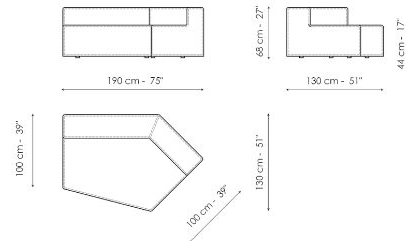

Height: 44cm

Penisola 100x100

Width: 100cm

Depth: 100cm

Height: 44cm

Penisola 100x75

Width: 100cm

Depth: 75cm

Height: 50cm

Pouf 100x150

Width: 100cm
 Depth: 150cm
 Height: 44cm

Pouf 100x100

Width: 100cm
 Depth: 100cm
 Height: 44cm

Pouf 100x75

Width: 100cm
 Depth: 75cm
 Height: 44cm

Pouf 93x75

Width: 93cm
 Depth: 75cm
 Height: 44cm

Feather cushion with edge

Width: 50cm
 Depth: -cm
 Height: 50cm

Combination

Width: 380cm
 Depth: 175cm
 Height: 68cm

Combination

Width: 390cm
 Depth: 225cm
 Height: 68cm

Combination
 Width: 342cm
 Depth: 250cm
 Height: 68cm

Semi-corner 240
 Width: 240cm
 Depth: 141cm
 Height: 68cm

Semi-corner 190
 Width: 190cm
 Depth: 130cm
 Height: 68cm

Trapezium 180
 Width: 180cm
 Depth: 125cm
 Height: 68cm