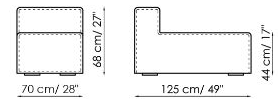

Corner sofa 192

Width: 192cm
Depth: 100cm
Height: 68cm

Corner sofa 172

Width: 172cm
Depth: 100cm
Height: 68cm

Chaise longue 125-135x170

Width: 125-135cm
Depth: 170cm
Height: 68cm

Chaise longue 105-115x150

Width: 105-115cm
Depth: 150cm
Height: 68cm

Central section 210

Width: 210cm
Depth: 100cm
Height: 68cm

Central section 160

Width: 160cm
Depth: 100cm
Height: 68cm

Central section 140

Width: 140cm
Depth: 100cm
Height: 68cm

Central section 120

Width: 120cm
Depth: 125cm
Height: 68cm

Central section 120

Width: 120cm
Depth: 100cm
Height: 68cm

Central section 100

Width: 100cm
Depth: 100cm
Height: 68cm

Central section 70

Width: 70cm
Depth: 125cm
Height: 68cm

Central section 70 movable

Width: 70cm
 Depth: 125-150cm
 Height: 68cm

Central section 70

Width: 70cm
 Depth: 100cm
 Height: 68cm

Central section 70 movable

Width: 70cm
 Depth: 100-125cm
 Height: 68cm

Backrest-corner depth 125

Width: 32cm
 Depth: 125cm
 Height: 68cm

Backrest-corner depth 100