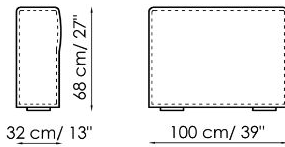

Central section 210

Width: 210cm
Depth: 100cm
Height: 68cm

Central section 160

Width: 160cm
Depth: 100cm
Height: 68cm

Central section 140

Width: 140cm
Depth: 100cm
Height: 68cm

Central section 120

Width: 120cm
Depth: 125cm
Height: 68cm

Central section 120

Width: 120cm
Depth: 100cm
Height: 68cm

Central section 100

Width: 100cm
Depth: 100cm
Height: 68cm

Central section 70

Width: 70cm
Depth: 125cm
Height: 68cm

Central section 70 movable

Width: 70cm
 Depth: 125-150cm
 Height: 68cm

Central section 70

Width: 70cm
 Depth: 100cm
 Height: 68cm

Central section 70 movable

Width: 70cm
 Depth: 100-125cm
 Height: 68cm

Backrest-corner depth 125

Width: 32cm
 Depth: 125cm
 Height: 68cm

Backrest-corner depth 100

Width: 32cm
 Depth: 100cm
 Height: 68cm

Chaise longue 150x70

Width: 70cm
 Depth: 150cm
 Height: 68cm

Penisola with backrest 100x150

Width: 100cm
 Depth: 150cm
 Height: 68cm

Penisola 100x150

Width: 100cm

Depth: 150cm