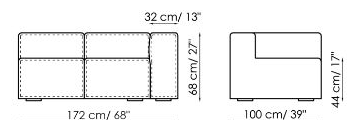

Data sheet

Sofa 260-280

Width: 260-280cm
Depth: 100cm
Height: 68cm

Sofa 210-230

Width: 210-230cm
Depth: 100cm
Height: 68cm

Sofa 190-210

Width: 190-210cm
Depth: 100cm
Height: 68cm

End section sofa 235-245

Width: 235-245cm
Depth: 100cm
Height: 68cm

End section sofa 185-195

Width: 185-195cm
Depth: 100cm
Height: 68cm

End section sofa 165-175

Width: 165-175cm
Depth: 100cm
Height: 68cm

Corner sofa 242

Width: 242cm
Depth: 100cm
Height: 68cm

Corner sofa 192

Width: 192cm
Depth: 100cm
Height: 68cm

Corner sofa 172

Width: 172cm
Depth: 100cm
Height: 68cm

Chaise longue 125-135x170

Width: 125-135cm
Depth: 170cm
Height: 68cm

Chaise longue 105-115x150

Width: 105-115cm
Depth: 150cm
Height: 68cm

Central section 210

Width: 210cm
Depth: 100cm
Height: 68cm

Central section 160

Width: 160cm
Depth: 100cm
Height: 68cm

Central section 140

Width: 140cm
Depth: 100cm
Height: 68cm

Central section 120

Width: 120cm
Depth: 125cm
Height: 68cm