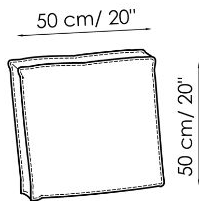

Feather cushion with edge

Width: 50cm
Depth: -cm
Height: 50cm