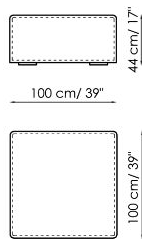

Central section 210

Width: 210cm
Depth: 100cm
Height: 68cm

Central section 160

Width: 160cm
Depth: 100cm
Height: 68cm

Central section 140

Width: 140cm
Depth: 100cm
Height: 68cm

Central section 120

Width: 120cm
Depth: 125cm
Height: 68cm

Width: 32cm
 Depth: 100cm
 Height: 68cm

Chaise longue 150x70

Width: 70cm
 Depth: 150cm
 Height: 68cm

Penisola with backrest 100x150

Width: 100cm
 Depth: 150cm
 Height: 68cm

Penisola 100x150

Width: 100cm

Depth: 150cm

Height: 44cm

Penisola 100x100

Width: 100cm

Depth: 100cm

Height: 44cm

Penisola 100x75

Width: 100cm

Depth: 75cm

Height: 44cm

High armrest 68x25

Width: 25cm

Depth: 100cm

Height: 68cm

High armrest 68x35

Width: 35cm

Depth: 100cm