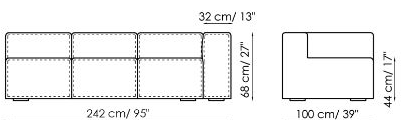

Data sheet

Sofa 260-280

Width: 260-280cm
Depth: 100cm
Height: 68cm

Sofa 210-230

Width: 210-230cm
Depth: 100cm
Height: 68cm

Sofa 190-210

Width: 190-210cm
Depth: 100cm
Height: 68cm

End section sofa 235-245

Width: 235-245cm
Depth: 100cm
Height: 68cm

End section sofa 185-195

Width: 185-195cm
Depth: 100cm
Height: 68cm

End section sofa 165-175

Width: 165-175cm
Depth: 100cm
Height: 68cm

Corner sofa 242

Width: 242cm
Depth: 100cm
Height: 68cm

Corner sofa 192

Width: 192cm
Depth: 100cm
Height: 68cm

Corner sofa 172

Width: 172cm
Depth: 100cm
Height: 68cm

Chaise longue 125-135x170

Width: 125-135cm
Depth: 170cm
Height: 68cm

Chaise longue 105-115x150

Width: 105-115cm
Depth: 150cm
Height: 68cm

Central section 210

Width: 210cm
Depth: 100cm
Height: 68cm

Central section 160

Width: 160cm
Depth: 100cm
Height: 68cm

Central section 140

Width: 140cm
Depth: 100cm
Height: 68cm

Central section 120

Width: 120cm
Depth: 125cm
Height: 68cm