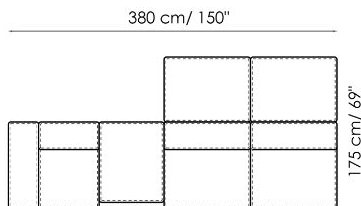

Combination

Width: 380cm
Depth: 175cm
Height: 68cm