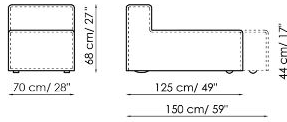

Central section 210

Width: 210cm
Depth: 100cm
Height: 68cm

Central section 160

Width: 160cm
Depth: 100cm
Height: 68cm

Central section 140

Width: 140cm
Depth: 100cm
Height: 68cm

Central section 120

Width: 120cm
Depth: 125cm
Height: 68cm

Central section 120

Width: 120cm
Depth: 100cm
Height: 68cm

Central section 100

Width: 100cm
Depth: 100cm
Height: 68cm

Central section 70

Width: 70cm
Depth: 125cm
Height: 68cm

Central section 70 movable

Width: 70cm
 Depth: 125-150cm
 Height: 68cm

Central section 70

Width: 70cm
 Depth: 100cm
 Height: 68cm

Central section 70 movable

Width: 70cm
 Depth: 100-125cm
 Height: 68cm

Backrest-corner depth 125

Width: 32cm
 Depth: 125cm
 Height: 68cm

Backrest-corner depth 100

Width: 32cm
 Depth: 100cm
 Height: 68cm

Chaise longue 150x70

Width: 70cm
 Depth: 150cm
 Height: 68cm

Penisola with backrest 100x150

Width: 100cm
 Depth: 150cm
 Height: 68cm

Penisola 100x150

Width: 100cm

Depth: 150cm