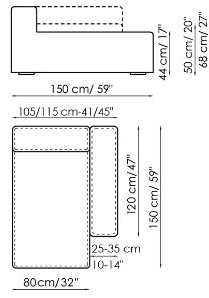

Data sheet

Sofa 260-280

Width: 260-280cm
Depth: 100cm
Height: 68cm

Sofa 210-230

Width: 210-230cm
Depth: 100cm
Height: 68cm

Sofa 190-210

Width: 190-210cm
Depth: 100cm
Height: 68cm

End section sofa 235-245

Width: 235-245cm
Depth: 100cm
Height: 68cm

End section sofa 185-195

Width: 185-195cm
Depth: 100cm
Height: 68cm

End section sofa 165-175

Width: 165-175cm
Depth: 100cm
Height: 68cm

Corner sofa 242

Width: 242cm
Depth: 100cm
Height: 68cm

Corner sofa 192

Width: 192cm
Depth: 100cm
Height: 68cm

Corner sofa 172

Width: 172cm
Depth: 100cm
Height: 68cm

Chaise longue 125-135x170

Width: 125-135cm
Depth: 170cm
Height: 68cm

Chaise longue 105-115x150

Width: 105-115cm
Depth: 150cm
Height: 68cm

Central section 210

Width: 210cm
Depth: 100cm
Height: 68cm

Central section 160

Width: 160cm
Depth: 100cm
Height: 68cm

Central section 140

Width: 140cm
Depth: 100cm
Height: 68cm

Central section 120

Width: 120cm
Depth: 125cm
Height: 68cm