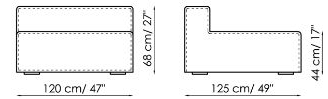

Data sheet

Sofa 260-280

Width: 260-280cm
Depth: 100cm
Height: 68cm

Sofa 210-230

Width: 210-230cm
Depth: 100cm
Height: 68cm

Sofa 190-210

Width: 190-210cm
Depth: 100cm
Height: 68cm

End section sofa 235-245

Corner sofa 192

Width: 192cm
Depth: 100cm
Height: 68cm

Corner sofa 172

Width: 172cm
Depth: 100cm
Height: 68cm

Chaise longue 125-135x170

Width: 125-135cm
Depth: 170cm
Height: 68cm

Chaise longue 105-115x150

Width: 105-115cm
Depth: 150cm
Height: 68cm

Central section 210

Width: 210cm
Depth: 100cm
Height: 68cm

Central section 160

Width: 160cm
Depth: 100cm
Height: 68cm

Central section 140

Width: 140cm
Depth: 100cm
Height: 68cm

Central section 120

Width: 120cm
Depth: 125cm
Height: 68cm

Central section 120

Width: 120cm
Depth: 100cm
Height: 68cm

Central section 100

Width: 100cm
Depth: 100cm
Height: 68cm

Central section 70

Width: 70cm
Depth: 125cm
Height: 68cm

Central section 70 movable

Width: 70cm
 Depth: 125-150cm
 Height: 68cm