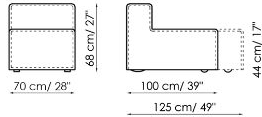

Central section 210

Width: 210cm
Depth: 100cm
Height: 68cm

Central section 160

Width: 160cm
Depth: 100cm
Height: 68cm

Central section 140

Width: 140cm
Depth: 100cm
Height: 68cm

Central section 120

Width: 120cm
Depth: 125cm
Height: 68cm

Central section 120

Width: 120cm
Depth: 100cm
Height: 68cm

Central section 100

Width: 100cm
Depth: 100cm
Height: 68cm

Central section 70

Width: 70cm
Depth: 125cm
Height: 68cm

Central section 70 movable

Width: 70cm
 Depth: 125-150cm
 Height: 68cm

Central section 70

Width: 70cm
 Depth: 100cm
 Height: 68cm

Central section 70 movable

Width: 70cm
 Depth: 100-125cm
 Height: 68cm

Backrest-corner depth 125

Width: 32cm
 Depth: 125cm
 Height: 68cm

Backrest-corner depth 100

Width: 32cm
 Depth: 100cm
 Height: 68cm

Chaise longue 150x70

Width: 70cm
 Depth: 150cm
 Height: 68cm

Penisola with backrest 100x150

Width: 100cm
 Depth: 150cm
 Height: 68cm

Penisola 100x150

Width: 100cm

Depth: 150cm