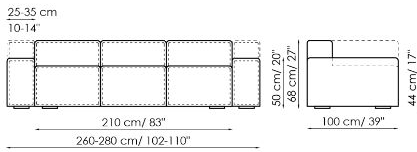

Data sheet

Sofa 260-280

Width: 260-280cm
Depth: 100cm
Height: 68cm

Sofa 210-230

Width: 210-230cm
Depth: 100cm
Height: 68cm

Sofa 190-210

Width: 190-210cm
Depth: 100cm
Height: 68cm

End section sofa 235-245

Width: 235-245cm
Depth: 100cm
Height: 68cm

End section sofa 185-195

Width: 185-195cm
Depth: 100cm
Height: 68cm

End section sofa 165-175

Width: 165-175cm
Depth: 100cm
Height: 68cm

Corner sofa 242

Width: 242cm
Depth: 100cm
Height: 68cm

Central section 210

Width: 210cm
Depth: 100cm
Height: 68cm

Central section 160

Width: 160cm
Depth: 100cm
Height: 68cm

Central section 140

Width: 140cm
Depth: 100cm
Height: 68cm

Central section 120

Width: 120cm
Depth: 125cm
Height: 68cm

Height: 68cm

Low armrest 50x25

Width: 25cm

Depth: 100cm

Height: 50cm

Low armrest 50x35

Width: 35cm

Depth: 100cm