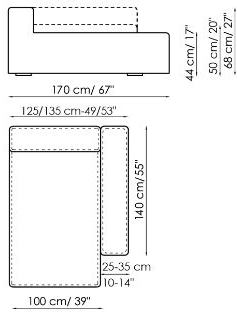

Data sheet

Sofa 260-280

Width: 260-280cm
Depth: 100cm
Height: 68cm

Sofa 210-230

Width: 210-230cm
Depth: 100cm
Height: 68cm

Sofa 190-210

Width: 190-210cm
Depth: 100cm
Height: 68cm

End section sofa 235-245

Width: 235-245cm
Depth: 100cm
Height: 68cm

End section sofa 185-195

Width: 185-195cm
Depth: 100cm
Height: 68cm

End section sofa 165-175

Width: 165-175cm
Depth: 100cm
Height: 68cm

Corner sofa 242

Width: 242cm
Depth: 100cm
Height: 68cm

Corner sofa 192

Width: 192cm
Depth: 100cm
Height: 68cm

Corner sofa 172

Width: 172cm
Depth: 100cm
Height: 68cm

Chaise longue 125-135x170

Width: 125-135cm
Depth: 170cm
Height: 68cm

Chaise longue 105-115x150

Width: 105-115cm
Depth: 150cm
Height: 68cm

Central section 210

Width: 210cm
Depth: 100cm
Height: 68cm

Central section 160

Width: 160cm
Depth: 100cm
Height: 68cm

Central section 140

Width: 140cm
Depth: 100cm
Height: 68cm

Central section 120

Width: 120cm
Depth: 125cm
Height: 68cm