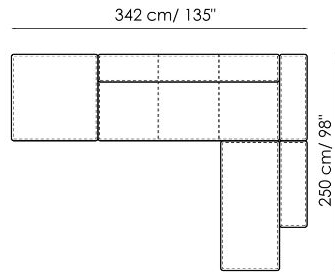

Height: 68cm

Low armrest 50x25

Width: 25cm

Depth: 100cm

Height: 50cm

Low armrest 50x35

Width: 35cm

Depth: 100cm

Height: 50cm

Pouf 100x150

Width: 100cm
 Depth: 150cm
 Height: 44cm

Pouf 100x100

Width: 100cm
 Depth: 100cm
 Height: 44cm

Pouf 100x75

Width: 100cm
 Depth: 75cm
 Height: 44cm

Pouf 93x75

Width: 93cm
 Depth: 75cm
 Height: 44cm

Feather cushion with edge

Width: 50cm
 Depth: -cm
 Height: 50cm

Combination

Width: 380cm
 Depth: 175cm
 Height: 68cm

Combination

Width: 390cm
 Depth: 225cm
 Height: 68cm

Combination
 Width: 342cm
 Depth: 250cm
 Height: 68cm

Semi-corner 240
 Width: 240cm
 Depth: 141cm
 Height: 68cm

Semi-corner 190
 Width: 190cm
 Depth: 130cm
 Height: 68cm

Trapezium 180
 Width: 180cm
 Depth: 125cm
 Height: 68cm