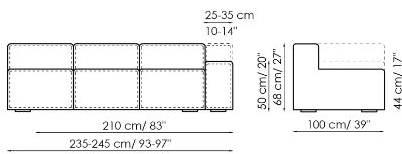

Data sheet

Sofa 260-280

Width: 260-280cm
Depth: 100cm
Height: 68cm

Sofa 210-230

Width: 210-230cm
Depth: 100cm
Height: 68cm

Sofa 190-210

Width: 190-210cm
Depth: 100cm
Height: 68cm

End section sofa 235-245

Width: 235-245cm
Depth: 100cm
Height: 68cm

End section sofa 185-195

Width: 185-195cm
Depth: 100cm
Height: 68cm

End section sofa 165-175

Width: 165-175cm
Depth: 100cm
Height: 68cm

Corner sofa 242

Width: 242cm
Depth: 100cm
Height: 68cm

Central section 210

Width: 210cm
Depth: 100cm
Height: 68cm

Central section 160

Width: 160cm
Depth: 100cm
Height: 68cm

Central section 140

Width: 140cm
Depth: 100cm
Height: 68cm

Central section 120

Width: 120cm
Depth: 125cm
Height: 68cm

Central section 120

Width: 120cm
Depth: 100cm
Height: 68cm

Central section 100

Width: 100cm
Depth: 100cm
Height: 68cm

Central section 70

Width: 70cm
Depth: 125cm
Height: 68cm

Central section 70 movable

Width: 70cm
 Depth: 125-150cm
 Height: 68cm