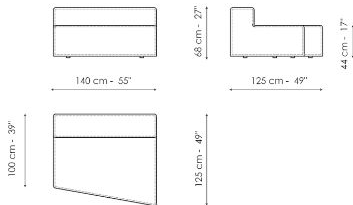

Height: 44cm

High armrest 68x25

Width: 25cm

Depth: 100cm

Height: 68cm

High armrest 68x35

Width: 35cm

Depth: 100cm

Height: 50cm

Pouf 100x150

Width: 100cm
 Depth: 150cm
 Height: 44cm

Pouf 100x100

Width: 100cm
 Depth: 100cm
 Height: 44cm

Pouf 100x75

Width: 100cm
 Depth: 75cm
 Height: 44cm

Pouf 93x75

Width: 93cm
 Depth: 75cm
 Height: 44cm

Feather cushion with edge

Width: 50cm
 Depth: -cm
 Height: 50cm

Combination

Width: 380cm
 Depth: 175cm
 Height: 68cm

Combination

Width: 390cm
 Depth: 225cm
 Height: 68cm

Combination
 Width: 342cm
 Depth: 250cm
 Height: 68cm

Semi-corner 240
 Width: 240cm
 Depth: 141cm
 Height: 68cm

Semi-corner 190
 Width: 190cm
 Depth: 130cm
 Height: 68cm

Trapezium 180
 Width: 180cm
 Depth: 125cm
 Height: 68cm