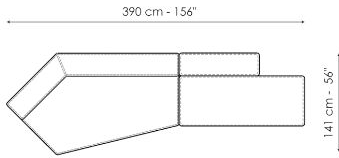

Height: 44cm

High armrest 68x25

Width: 25cm

Depth: 100cm

Height: 68cm

High armrest 68x35

Width: 35cm

Depth: 100cm

Height: 68cm

Low armrest 50x25

Width: 25cm

Depth: 100cm

Height: 50cm

Low armrest 50x35

Width: 35cm

Depth: 100cm

Combination
 Width: 342cm
 Depth: 250cm
 Height: 68cm

Semi-corner 240
 Width: 240cm
 Depth: 141cm
 Height: 68cm

Semi-corner 190
 Width: 190cm
 Depth: 130cm
 Height: 68cm

Trapezium 180
 Width: 180cm
 Depth: 125cm
 Height: 68cm

Trapezium 140
 Width: 140cm
 Depth: 125cm
 Height: 68cm

Penisola
 Width: 100cm
 Depth: 100cm
 Height: 68cm

Large armrest
 Width: 50cm
 Depth: 100cm
 Height: 50cm

Combination
 Width: 380cm
 Depth: 130cm
 Height: 68cm