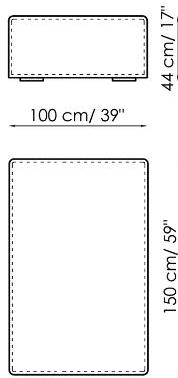

Height: 44cm

Penisola 100x100

Width: 100cm

Depth: 100cm

Height: 44cm

Penisola 100x75

Width: 100cm

Depth: 75cm

Height: 44cm

High armrest 68x25

Width: 25cm

Depth: 100cm

Height: 68cm

High armrest 68x35

Width: 35cm

Depth: 100cm

Height: 68cm

Low armrest 50x25

Width: 25cm

Depth: 100cm

Height: 50cm

Low armrest 50x35

Width: 35cm

Depth: 100cm

Height: 50cm

Pouf 100x150

Width: 100cm
 Depth: 150cm
 Height: 44cm

Pouf 100x100

Width: 100cm
 Depth: 100cm
 Height: 44cm

Pouf 100x75

Width: 100cm
 Depth: 75cm
 Height: 44cm

Pouf 93x75