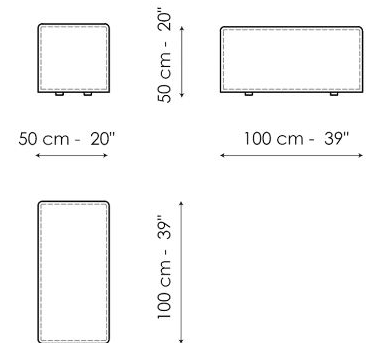

Large armrest
Width: 50cm
Depth: 100cm
Height: 50cm