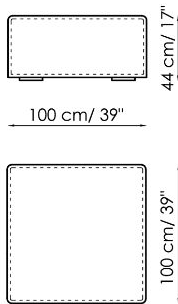

Height: 44cm

Penisola 100x100

Width: 100cm

Depth: 100cm

Height: 44cm

Penisola 100x75

Width: 100cm

Depth: 75cm

Height: 44cm

High armrest 68x25

Width: 25cm

Depth: 100cm

Height: 68cm

High armrest 68x35

Width: 35cm

Depth: 100cm

Height: 68cm

Low armrest 50x25

Width: 25cm

Depth: 100cm

Height: 50cm

Low armrest 50x35

Width: 35cm

Depth: 100cm

Height: 50cm

Pouf 100x150

Width: 100cm
 Depth: 150cm
 Height: 44cm

Pouf 100x100

Width: 100cm
 Depth: 100cm
 Height: 44cm

Pouf 100x75

Width: 100cm
 Depth: 75cm
 Height: 44cm

Pouf 93x75