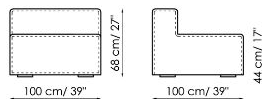

Corner sofa 192

Width: 192cm
Depth: 100cm
Height: 68cm

Corner sofa 172

Width: 172cm
Depth: 100cm
Height: 68cm

Chaise longue 125-135x170

Width: 125-135cm
Depth: 170cm
Height: 68cm

Chaise longue 105-115x150

Width: 105-115cm
Depth: 150cm
Height: 68cm

Central section 210

Width: 210cm
Depth: 100cm
Height: 68cm

Central section 160

Width: 160cm
Depth: 100cm
Height: 68cm

Central section 140

Width: 140cm
Depth: 100cm
Height: 68cm

Central section 120

Width: 120cm
Depth: 125cm
Height: 68cm

Central section 120

Width: 120cm
Depth: 100cm
Height: 68cm

Central section 100

Width: 100cm
Depth: 100cm
Height: 68cm

Central section 70

Width: 70cm
Depth: 125cm
Height: 68cm

Central section 70 movable

Width: 70cm
 Depth: 125-150cm
 Height: 68cm

Central section 70

Width: 70cm
 Depth: 100cm
 Height: 68cm

Central section 70 movable

Width: 70cm
 Depth: 100-125cm
 Height: 68cm

Backrest-corner depth 125

Width: 32cm
 Depth: 125cm
 Height: 68cm

Backrest-corner depth 100