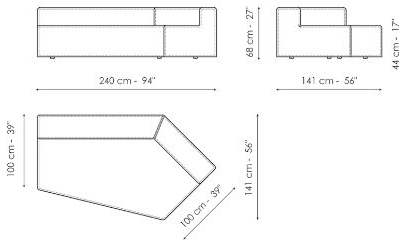

Height: 44cm

Penisola 100x100

Width: 100cm

Depth: 100cm

Height: 44cm

Penisola 100x75

Width: 100cm

Depth: 75cm

Height: 50cm

Pouf 100x150

Width: 100cm
 Depth: 150cm
 Height: 44cm

Pouf 100x100

Width: 100cm
 Depth: 100cm
 Height: 44cm

Pouf 100x75

Width: 100cm
 Depth: 75cm
 Height: 44cm

Pouf 93x75

Width: 93cm
 Depth: 75cm
 Height: 44cm

Feather cushion with edge

Width: 50cm
 Depth: -cm
 Height: 50cm

Combination

Width: 380cm
 Depth: 175cm
 Height: 68cm

Combination

Width: 390cm
 Depth: 225cm
 Height: 68cm

Combination
 Width: 342cm
 Depth: 250cm
 Height: 68cm

Semi-corner 240
 Width: 240cm
 Depth: 141cm
 Height: 68cm

Semi-corner 190
 Width: 190cm
 Depth: 130cm
 Height: 68cm

Trapezium 180
 Width: 180cm
 Depth: 125cm
 Height: 68cm