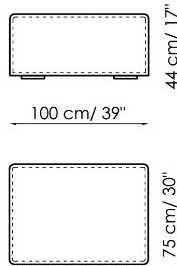

Height: 44cm

Penisola 100x100

Width: 100cm

Depth: 100cm

Height: 44cm

Penisola 100x75

Width: 100cm

Depth: 75cm

Height: 44cm

High armrest 68x25

Width: 25cm

Depth: 100cm

Height: 68cm

High armrest 68x35

Width: 35cm

Depth: 100cm

Height: 68cm

Low armrest 50x25

Width: 25cm

Depth: 100cm

Height: 50cm

Low armrest 50x35

Width: 35cm

Depth: 100cm

Height: 50cm

Pouf 100x150

Width: 100cm
 Depth: 150cm
 Height: 44cm

Pouf 100x100

Width: 100cm
 Depth: 100cm
 Height: 44cm

Pouf 100x75

Width: 100cm
 Depth: 75cm
 Height: 44cm

Pouf 93x75