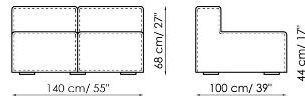

Data sheet

Sofa 260-280

Width: 260-280cm
Depth: 100cm
Height: 68cm

Sofa 210-230

Width: 210-230cm
Depth: 100cm
Height: 68cm

Sofa 190-210

Width: 190-210cm
Depth: 100cm
Height: 68cm

End section sofa 235-245

Width: 235-245cm
Depth: 100cm
Height: 68cm

End section sofa 185-195

Width: 185-195cm
Depth: 100cm
Height: 68cm

End section sofa 165-175

Width: 165-175cm
Depth: 100cm
Height: 68cm

Corner sofa 242

Width: 242cm
Depth: 100cm
Height: 68cm

Corner sofa 192

Width: 192cm
Depth: 100cm
Height: 68cm

Corner sofa 172

Width: 172cm
Depth: 100cm
Height: 68cm

Chaise longue 125-135x170

Width: 125-135cm
Depth: 170cm
Height: 68cm

Chaise longue 105-115x150

Width: 105-115cm
Depth: 150cm
Height: 68cm

Central section 210

Width: 210cm
Depth: 100cm
Height: 68cm

Central section 160

Width: 160cm
Depth: 100cm
Height: 68cm

Central section 140

Width: 140cm
Depth: 100cm
Height: 68cm

Central section 120

Width: 120cm
Depth: 125cm
Height: 68cm