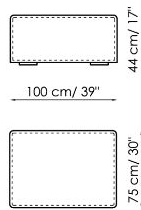

Central section 210

Width: 210cm
Depth: 100cm
Height: 68cm

Central section 160

Width: 160cm
Depth: 100cm
Height: 68cm

Central section 140

Width: 140cm
Depth: 100cm
Height: 68cm

Central section 120

Width: 120cm
Depth: 125cm
Height: 68cm

Width: 32cm
 Depth: 100cm
 Height: 68cm

Chaise longue 150x70

Width: 70cm
 Depth: 150cm
 Height: 68cm

Penisola with backrest 100x150

Width: 100cm
 Depth: 150cm
 Height: 68cm

Penisola 100x150

Width: 100cm

Depth: 150cm

Height: 44cm

Penisola 100x100

Width: 100cm

Depth: 100cm

Height: 44cm

Penisola 100x75

Width: 100cm

Depth: 75cm

Height: 44cm

High armrest 68x25

Width: 25cm

Depth: 100cm

Height: 68cm

High armrest 68x35

Width: 35cm

Depth: 100cm