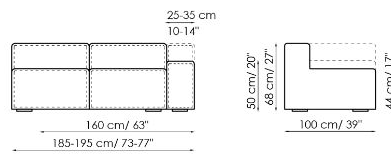

Data sheet

Sofa 260-280

Width: 260-280cm
Depth: 100cm
Height: 68cm

Sofa 210-230

Width: 210-230cm
Depth: 100cm
Height: 68cm

Sofa 190-210

Width: 190-210cm
Depth: 100cm
Height: 68cm

End section sofa 235-245

Width: 235-245cm
Depth: 100cm
Height: 68cm

End section sofa 185-195

Width: 185-195cm
Depth: 100cm
Height: 68cm

End section sofa 165-175

Width: 165-175cm
Depth: 100cm
Height: 68cm

Corner sofa 242

Width: 242cm
Depth: 100cm
Height: 68cm

Corner sofa 192

Width: 192cm
Depth: 100cm
Height: 68cm

Corner sofa 172

Width: 172cm
Depth: 100cm
Height: 68cm

Chaise longue 125-135x170

Width: 125-135cm
Depth: 170cm
Height: 68cm

Chaise longue 105-115x150

Width: 105-115cm
Depth: 150cm
Height: 68cm

Central section 210

Width: 210cm
Depth: 100cm
Height: 68cm

Central section 160

Width: 160cm
Depth: 100cm
Height: 68cm

Central section 140

Width: 140cm
Depth: 100cm
Height: 68cm

Central section 120

Width: 120cm
Depth: 125cm
Height: 68cm