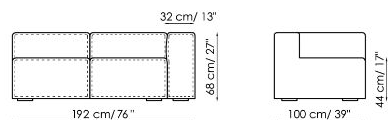

Data sheet

Sofa 260-280

Width: 260-280cm
Depth: 100cm
Height: 68cm

Sofa 210-230

Width: 210-230cm
Depth: 100cm
Height: 68cm

Sofa 190-210

Width: 190-210cm
Depth: 100cm
Height: 68cm

End section sofa 235-245

Width: 235-245cm
Depth: 100cm
Height: 68cm

End section sofa 185-195

Width: 185-195cm
Depth: 100cm
Height: 68cm

End section sofa 165-175

Width: 165-175cm
Depth: 100cm
Height: 68cm

Corner sofa 242

Width: 242cm
Depth: 100cm
Height: 68cm

Corner sofa 192

Width: 192cm
Depth: 100cm
Height: 68cm

Corner sofa 172

Width: 172cm
Depth: 100cm
Height: 68cm

Chaise longue 125-135x170

Width: 125-135cm
Depth: 170cm
Height: 68cm

Chaise longue 105-115x150

Width: 105-115cm
Depth: 150cm
Height: 68cm

Central section 210

Width: 210cm
Depth: 100cm
Height: 68cm

Central section 160

Width: 160cm
Depth: 100cm
Height: 68cm

Central section 140

Width: 140cm
Depth: 100cm
Height: 68cm

Central section 120

Width: 120cm
Depth: 125cm
Height: 68cm