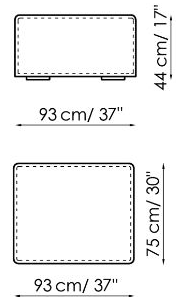

Height: 44cm

Penisola 100x100

Width: 100cm

Depth: 100cm

Height: 44cm

Penisola 100x75

Width: 100cm

Depth: 75cm

Height: 44cm

High armrest 68x25

Width: 25cm

Depth: 100cm

Height: 68cm

High armrest 68x35

Width: 35cm

Depth: 100cm

Height: 68cm

Low armrest 50x25

Width: 25cm

Depth: 100cm

Height: 50cm

Low armrest 50x35

Width: 35cm

Depth: 100cm

Height: 50cm

Pouf 100x150

Width: 100cm
 Depth: 150cm
 Height: 44cm

Pouf 100x100

Width: 100cm
 Depth: 100cm
 Height: 44cm

Pouf 100x75

Width: 100cm
 Depth: 75cm
 Height: 44cm

Pouf 93x75