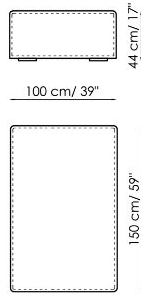

Central section 210

Width: 210cm
Depth: 100cm
Height: 68cm

Central section 160

Width: 160cm
Depth: 100cm
Height: 68cm

Central section 140

Width: 140cm
Depth: 100cm
Height: 68cm

Central section 120

Width: 120cm
Depth: 125cm
Height: 68cm

Central section 120

Width: 120cm
Depth: 100cm
Height: 68cm

Central section 100

Width: 100cm
Depth: 100cm
Height: 68cm

Central section 70

Width: 70cm
Depth: 125cm
Height: 68cm

Central section 70 movable

Width: 70cm
 Depth: 125-150cm
 Height: 68cm

Central section 70

Width: 70cm
 Depth: 100cm
 Height: 68cm

Central section 70 movable

Width: 70cm
 Depth: 100-125cm
 Height: 68cm

Backrest-corner depth 125

Width: 32cm
 Depth: 125cm
 Height: 68cm

Backrest-corner depth 100

Width: 32cm
 Depth: 100cm
 Height: 68cm

Chaise longue 150x70

Width: 70cm
 Depth: 150cm
 Height: 68cm

Penisola with backrest 100x150

Width: 100cm
 Depth: 150cm
 Height: 68cm

Penisola 100x150

Width: 100cm

Depth: 150cm