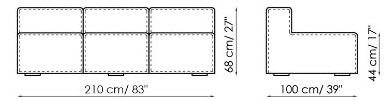

Width: 235-245cm
Depth: 100cm
Height: 68cm

End section sofa 185-195

Width: 185-195cm
Depth: 100cm
Height: 68cm

End section sofa 165-175

Width: 165-175cm
Depth: 100cm
Height: 68cm

Corner sofa 242

Width: 242cm
Depth: 100cm
Height: 68cm

Corner sofa 192

Width: 192cm
Depth: 100cm
Height: 68cm

Corner sofa 172

Width: 172cm
Depth: 100cm
Height: 68cm

Chaise longue 125-135x170

Width: 125-135cm
Depth: 170cm
Height: 68cm

Chaise longue 105-115x150

Width: 105-115cm
Depth: 150cm
Height: 68cm

Central section 210

Width: 210cm
Depth: 100cm
Height: 68cm

Central section 160

Width: 160cm
Depth: 100cm
Height: 68cm

Central section 140

Width: 140cm
Depth: 100cm
Height: 68cm

Central section 120

Width: 120cm
Depth: 125cm
Height: 68cm

Central section 120

Width: 120cm
Depth: 100cm
Height: 68cm

Central section 100

Width: 100cm
Depth: 100cm
Height: 68cm

Central section 70

Width: 70cm
Depth: 125cm
Height: 68cm

Central section 70 movable

Width: 70cm
 Depth: 125-150cm
 Height: 68cm