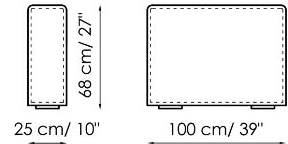

Central section 210

Width: 210cm
Depth: 100cm
Height: 68cm

Central section 160

Width: 160cm
Depth: 100cm
Height: 68cm

Central section 140

Width: 140cm
Depth: 100cm
Height: 68cm

Central section 120

Width: 120cm
Depth: 125cm
Height: 68cm

Central section 70

Width: 70cm
 Depth: 100cm
 Height: 68cm

Central section 70 movable

Width: 70cm
 Depth: 100-125cm
 Height: 68cm

Backrest-corner depth 125

Width: 32cm
 Depth: 125cm
 Height: 68cm

Backrest-corner depth 100

Width: 32cm
 Depth: 100cm
 Height: 68cm

Chaise longue 150x70

Width: 70cm
 Depth: 150cm
 Height: 68cm

Penisola with backrest 100x150

Width: 100cm
 Depth: 150cm
 Height: 68cm

Penisola 100x150

Width: 100cm

Depth: 150cm

Height: 44cm

Penisola 100x100

Width: 100cm

Depth: 100cm

Height: 44cm

Penisola 100x75

Width: 100cm

Depth: 75cm