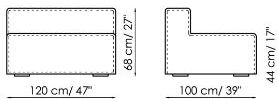

Corner sofa 192

Width: 192cm
Depth: 100cm
Height: 68cm

Corner sofa 172

Width: 172cm
Depth: 100cm
Height: 68cm

Chaise longue 125-135x170

Width: 125-135cm
Depth: 170cm
Height: 68cm

Chaise longue 105-115x150

Width: 105-115cm
Depth: 150cm
Height: 68cm

Central section 210

Width: 210cm
Depth: 100cm
Height: 68cm

Central section 160

Width: 160cm
Depth: 100cm
Height: 68cm

Central section 140

Width: 140cm
Depth: 100cm
Height: 68cm

Central section 120

Width: 120cm
Depth: 125cm
Height: 68cm

Central section 120

Width: 120cm
Depth: 100cm
Height: 68cm

Central section 100

Width: 100cm
Depth: 100cm
Height: 68cm

Central section 70

Width: 70cm
Depth: 125cm
Height: 68cm

Central section 70 movable

Width: 70cm
 Depth: 125-150cm
 Height: 68cm

Central section 70

Width: 70cm
 Depth: 100cm
 Height: 68cm

Central section 70 movable

Width: 70cm
 Depth: 100-125cm
 Height: 68cm

Backrest-corner depth 125

Width: 32cm
 Depth: 125cm
 Height: 68cm

Backrest-corner depth 100