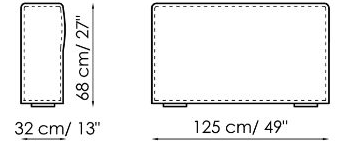

Central section 210

Width: 210cm
Depth: 100cm
Height: 68cm

Central section 160

Width: 160cm
Depth: 100cm
Height: 68cm

Central section 140

Width: 140cm
Depth: 100cm
Height: 68cm

Central section 120

Width: 120cm
Depth: 125cm
Height: 68cm

Central section 120

Width: 120cm
Depth: 100cm
Height: 68cm

Central section 100

Width: 100cm
Depth: 100cm
Height: 68cm

Central section 70

Width: 70cm
Depth: 125cm
Height: 68cm

Central section 70 movable

Width: 70cm
 Depth: 125-150cm
 Height: 68cm

Central section 70

Width: 70cm
 Depth: 100cm
 Height: 68cm

Central section 70 movable

Width: 70cm
 Depth: 100-125cm
 Height: 68cm

Backrest-corner depth 125

Width: 32cm
 Depth: 125cm
 Height: 68cm

Backrest-corner depth 100

Width: 32cm
 Depth: 100cm
 Height: 68cm

Chaise longue 150x70

Width: 70cm
 Depth: 150cm
 Height: 68cm

Penisola with backrest 100x150

Width: 100cm
 Depth: 150cm
 Height: 68cm

Penisola 100x150

Width: 100cm

Depth: 150cm