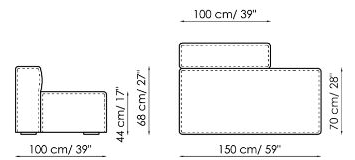

Central section 210

Width: 210cm
Depth: 100cm
Height: 68cm

Central section 160

Width: 160cm
Depth: 100cm
Height: 68cm

Central section 140

Width: 140cm
Depth: 100cm
Height: 68cm

Central section 120

Width: 120cm
Depth: 125cm
Height: 68cm

Central section 120

Width: 120cm
Depth: 100cm
Height: 68cm

Central section 100

Width: 100cm
Depth: 100cm
Height: 68cm

Central section 70

Width: 70cm
Depth: 125cm
Height: 68cm

Central section 70 movable

Width: 70cm
 Depth: 125-150cm
 Height: 68cm

Central section 70

Width: 70cm
 Depth: 100cm
 Height: 68cm

Central section 70 movable

Width: 70cm
 Depth: 100-125cm
 Height: 68cm

Backrest-corner depth 125

Width: 32cm
 Depth: 125cm
 Height: 68cm

Backrest-corner depth 100

Width: 32cm
 Depth: 100cm
 Height: 68cm

Chaise longue 150x70

Width: 70cm
 Depth: 150cm
 Height: 68cm

Penisola with backrest 100x150

Width: 100cm
 Depth: 150cm
 Height: 68cm

Penisola 100x150

Width: 100cm

Depth: 150cm