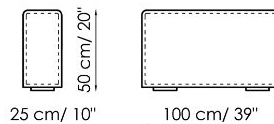

Central section 210

Width: 210cm
Depth: 100cm
Height: 68cm

Central section 160

Width: 160cm
Depth: 100cm
Height: 68cm

Central section 140

Width: 140cm
Depth: 100cm
Height: 68cm

Central section 120

Width: 120cm
Depth: 125cm
Height: 68cm

Width: 32cm
 Depth: 100cm
 Height: 68cm

Chaise longue 150x70

Width: 70cm
 Depth: 150cm
 Height: 68cm

Penisola with backrest 100x150

Width: 100cm
 Depth: 150cm
 Height: 68cm

Penisola 100x150

Width: 100cm

Depth: 150cm

Height: 44cm

Penisola 100x100

Width: 100cm

Depth: 100cm

Height: 44cm

Penisola 100x75

Width: 100cm

Depth: 75cm

Height: 44cm

High armrest 68x25

Width: 25cm

Depth: 100cm

Height: 68cm

High armrest 68x35

Width: 35cm

Depth: 100cm