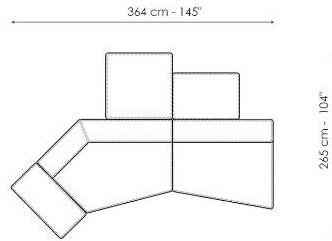

Combination
Width: 364cm
Depth: 265cm
Height: 68cm