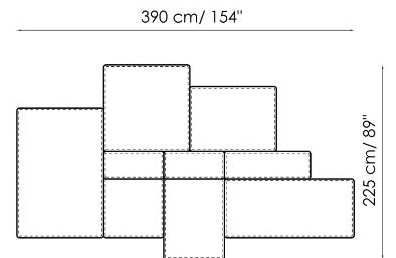

Height: 68cm

Low armrest 50x25

Width: 25cm

Depth: 100cm

Height: 50cm

Low armrest 50x35

Width: 35cm

Depth: 100cm

Height: 50cm

Pouf 100x150

Width: 100cm
 Depth: 150cm
 Height: 44cm

Pouf 100x100

Width: 100cm
 Depth: 100cm
 Height: 44cm

Pouf 100x75

Width: 100cm
 Depth: 75cm
 Height: 44cm

Pouf 93x75

Width: 93cm
 Depth: 75cm
 Height: 44cm

Feather cushion with edge

Width: 50cm
 Depth: -cm
 Height: 50cm

Combination

Width: 380cm
 Depth: 175cm
 Height: 68cm

Combination

Width: 390cm
 Depth: 225cm
 Height: 68cm

Combination
 Width: 342cm
 Depth: 250cm
 Height: 68cm

Semi-corner 240
 Width: 240cm
 Depth: 141cm
 Height: 68cm

Semi-corner 190
 Width: 190cm
 Depth: 130cm
 Height: 68cm

Trapezium 180
 Width: 180cm
 Depth: 125cm
 Height: 68cm