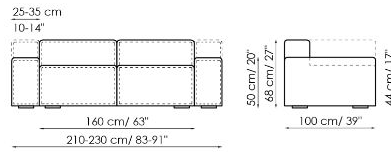

Data sheet

Sofa 260-280

Width: 260-280cm
Depth: 100cm
Height: 68cm

Sofa 210-230

Width: 210-230cm
Depth: 100cm
Height: 68cm

Sofa 190-210

Width: 190-210cm
Depth: 100cm
Height: 68cm

End section sofa 235-245

Width: 235-245cm
Depth: 100cm
Height: 68cm

End section sofa 185-195

Width: 185-195cm
Depth: 100cm
Height: 68cm

End section sofa 165-175

Width: 165-175cm
Depth: 100cm
Height: 68cm

Corner sofa 242

Width: 242cm
Depth: 100cm
Height: 68cm

Central section 210

Width: 210cm
Depth: 100cm
Height: 68cm

Central section 160

Width: 160cm
Depth: 100cm
Height: 68cm

Central section 140

Width: 140cm
Depth: 100cm
Height: 68cm

Central section 120

Width: 120cm
Depth: 125cm
Height: 68cm

Height: 44cm

High armrest 68x25

Width: 25cm

Depth: 100cm

Height: 68cm

High armrest 68x35

Width: 35cm

Depth: 100cm