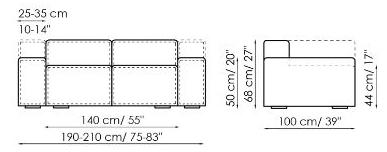

Data sheet

Sofa 260-280

Width: 260-280cm
Depth: 100cm
Height: 68cm

Sofa 210-230

Width: 210-230cm
Depth: 100cm
Height: 68cm

Sofa 190-210

Width: 190-210cm
Depth: 100cm
Height: 68cm

End section sofa 235-245

Width: 235-245cm
Depth: 100cm
Height: 68cm

End section sofa 185-195

Width: 185-195cm
Depth: 100cm
Height: 68cm

End section sofa 165-175

Width: 165-175cm
Depth: 100cm
Height: 68cm

Corner sofa 242

Width: 242cm
Depth: 100cm
Height: 68cm

Corner sofa 192

Width: 192cm
Depth: 100cm
Height: 68cm

Corner sofa 172

Width: 172cm
Depth: 100cm
Height: 68cm

Chaise longue 125-135x170

Width: 125-135cm
Depth: 170cm
Height: 68cm

Chaise longue 105-115x150

Width: 105-115cm
Depth: 150cm
Height: 68cm

Central section 210

Width: 210cm
Depth: 100cm
Height: 68cm

Central section 160

Width: 160cm
Depth: 100cm
Height: 68cm

Central section 140

Width: 140cm
Depth: 100cm
Height: 68cm

Central section 120

Width: 120cm
Depth: 125cm
Height: 68cm