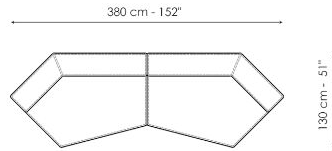

Combination
Width: 380cm
Depth: 130cm
Height: 68cm