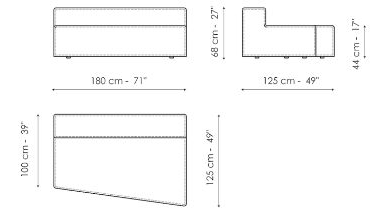

Height: 68cm

Low armrest 50x25

Width: 25cm

Depth: 100cm

Height: 50cm

Low armrest 50x35

Width: 35cm

Depth: 100cm

Height: 50cm

Pouf 100x150

Width: 100cm
 Depth: 150cm
 Height: 44cm

Pouf 100x100

Width: 100cm
 Depth: 100cm
 Height: 44cm

Pouf 100x75

Width: 100cm
 Depth: 75cm
 Height: 44cm

Pouf 93x75

Width: 93cm
 Depth: 75cm
 Height: 44cm

Feather cushion with edge

Width: 50cm
 Depth: -cm
 Height: 50cm

Combination

Width: 380cm
 Depth: 175cm
 Height: 68cm

Combination

Width: 390cm
 Depth: 225cm
 Height: 68cm

Combination
 Width: 342cm
 Depth: 250cm
 Height: 68cm

Semi-corner 240
 Width: 240cm
 Depth: 141cm
 Height: 68cm

Semi-corner 190
 Width: 190cm
 Depth: 130cm
 Height: 68cm

Trapezium 180
 Width: 180cm
 Depth: 125cm
 Height: 68cm