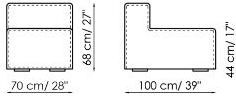

Central section 210

Width: 210cm
Depth: 100cm
Height: 68cm

Central section 160

Width: 160cm
Depth: 100cm
Height: 68cm

Central section 140

Width: 140cm
Depth: 100cm
Height: 68cm

Central section 120

Width: 120cm
Depth: 125cm
Height: 68cm

Central section 120

Width: 120cm
Depth: 100cm
Height: 68cm

Central section 100

Width: 100cm
Depth: 100cm
Height: 68cm

Central section 70

Width: 70cm
Depth: 125cm
Height: 68cm

Central section 70 movable

Width: 70cm
 Depth: 125-150cm
 Height: 68cm

Central section 70

Width: 70cm
 Depth: 100cm
 Height: 68cm

Central section 70 movable

Width: 70cm
 Depth: 100-125cm
 Height: 68cm

Backrest-corner depth 125

Width: 32cm
 Depth: 125cm
 Height: 68cm

Backrest-corner depth 100

Width: 32cm
 Depth: 100cm
 Height: 68cm

Chaise longue 150x70

Width: 70cm
 Depth: 150cm
 Height: 68cm

Penisola with backrest 100x150

Width: 100cm
 Depth: 150cm
 Height: 68cm

Penisola 100x150

Width: 100cm

Depth: 150cm