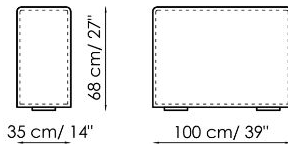

Width: 32cm
 Depth: 100cm
 Height: 68cm

Chaise longue 150x70

Width: 70cm
 Depth: 150cm
 Height: 68cm

Penisola with backrest 100x150

Width: 100cm
 Depth: 150cm
 Height: 68cm

Penisola 100x150

Width: 100cm

Depth: 150cm

Height: 44cm

Penisola 100x100

Width: 100cm

Depth: 100cm

Height: 44cm

Penisola 100x75

Width: 100cm

Depth: 75cm

Height: 44cm

High armrest 68x25

Width: 25cm

Depth: 100cm

Height: 68cm

High armrest 68x35

Width: 35cm

Depth: 100cm

Height: 68cm

Low armrest 50x25

Width: 25cm

Depth: 100cm

Height: 50cm

Low armrest 50x35

Width: 35cm

Depth: 100cm