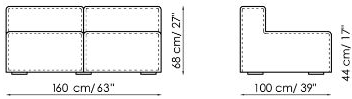

Data sheet

Sofa 260-280

Width: 260-280cm
Depth: 100cm
Height: 68cm

Sofa 210-230

Width: 210-230cm
Depth: 100cm
Height: 68cm

Sofa 190-210

Width: 190-210cm
Depth: 100cm
Height: 68cm

End section sofa 235-245

Width: 235-245cm
Depth: 100cm
Height: 68cm

End section sofa 185-195

Width: 185-195cm
Depth: 100cm
Height: 68cm

End section sofa 165-175

Width: 165-175cm
Depth: 100cm
Height: 68cm

Corner sofa 242

Width: 242cm
Depth: 100cm
Height: 68cm

Corner sofa 192

Width: 192cm
Depth: 100cm
Height: 68cm

Corner sofa 172

Width: 172cm
Depth: 100cm
Height: 68cm

Chaise longue 125-135x170

Width: 125-135cm
Depth: 170cm
Height: 68cm

Chaise longue 105-115x150

Width: 105-115cm
Depth: 150cm
Height: 68cm

Central section 210

Width: 210cm
Depth: 100cm
Height: 68cm

Central section 160

Width: 160cm
Depth: 100cm
Height: 68cm

Central section 140

Width: 140cm
Depth: 100cm
Height: 68cm

Central section 120

Width: 120cm
Depth: 125cm
Height: 68cm