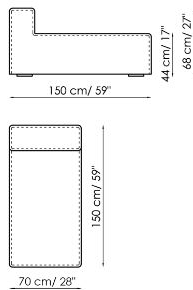

Central section 210

Width: 210cm
Depth: 100cm
Height: 68cm

Central section 160

Width: 160cm
Depth: 100cm
Height: 68cm

Central section 140

Width: 140cm
Depth: 100cm
Height: 68cm

Central section 120

Width: 120cm
Depth: 125cm
Height: 68cm

Central section 120

Width: 120cm
Depth: 100cm
Height: 68cm

Central section 100

Width: 100cm
Depth: 100cm
Height: 68cm

Central section 70

Width: 70cm
Depth: 125cm
Height: 68cm

Central section 70 movable

Width: 70cm
 Depth: 125-150cm
 Height: 68cm

Central section 70

Width: 70cm
 Depth: 100cm
 Height: 68cm

Central section 70 movable

Width: 70cm
 Depth: 100-125cm
 Height: 68cm

Backrest-corner depth 125

Width: 32cm
 Depth: 125cm
 Height: 68cm

Backrest-corner depth 100

Width: 32cm
 Depth: 100cm
 Height: 68cm

Chaise longue 150x70

Width: 70cm
 Depth: 150cm
 Height: 68cm

Penisola with backrest 100x150

Width: 100cm
 Depth: 150cm
 Height: 68cm

Penisola 100x150

Width: 100cm

Depth: 150cm