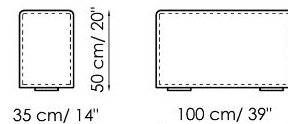

Central section 210

Width: 210cm
Depth: 100cm
Height: 68cm

Central section 160

Width: 160cm
Depth: 100cm
Height: 68cm

Central section 140

Width: 140cm
Depth: 100cm
Height: 68cm

Central section 120

Width: 120cm
Depth: 125cm
Height: 68cm

Width: 32cm
 Depth: 100cm
 Height: 68cm

Chaise longue 150x70

Width: 70cm
 Depth: 150cm
 Height: 68cm

Penisola with backrest 100x150

Width: 100cm
 Depth: 150cm
 Height: 68cm

Penisola 100x150

Width: 100cm

Depth: 150cm

Height: 44cm

Penisola 100x100

Width: 100cm

Depth: 100cm

Height: 44cm

Penisola 100x75

Width: 100cm

Depth: 75cm

Height: 44cm

High armrest 68x25

Width: 25cm

Depth: 100cm

Height: 68cm

High armrest 68x35

Width: 35cm

Depth: 100cm