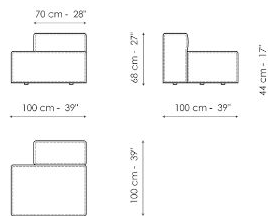

Penisola
Width: 100cm
Depth: 100cm
Height: 68cm