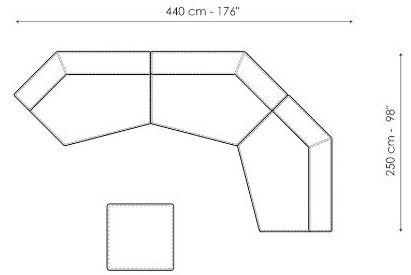

Combination
Width: 440cm
Depth: 250cm
Height: 68cm