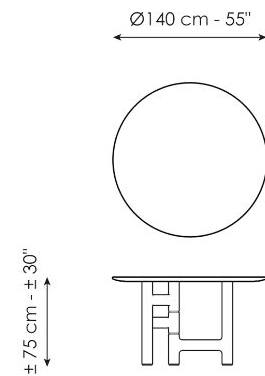

Data sheet

Width: 200cm
Depth: 108cm
Height: ± 75cm

Width: 250cm
Depth: 112cm
Height: ± 75cm

Width: 280cm
Depth: 115cm
Height: ± 75cm

Width: 300cm
Depth: 120cm
Height: ± 75cm

Width: 300cm
Depth: 140cm
Height: ± 75cm

Width: 140cm
Depth: 140cm
Height: ± 75cm

Width: 160cm
Depth: 160cm
Height: ± 75cm

Width: 180cm
Depth: 180cm
Height: ± 75cm

Finishes

BARREL-SHAPED TOP

Wood

Solid wood
Brushed coal oak

Solid wood
American walnut