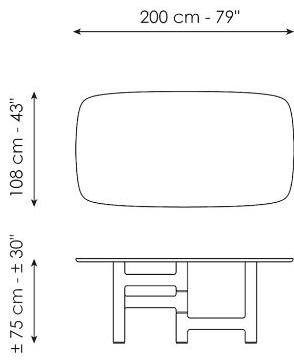

BONALDO

Pivot

Designer: **Marconato and Zappa**

The Pivot table takes its name from the unusual shape of the base: the central leg acts as a pivot for the three legs which extend to the sides. The result is an asymmetric and highly original combination that makes a statement in the room. In

Data sheet

Width: 200cm
Depth: 108cm
Height: ± 75cm

Width: 250cm
Depth: 112cm
Height: ± 75cm

Width: 280cm
Depth: 115cm
Height: ± 75cm

Width: 300cm
Depth: 120cm
Height: ± 75cm

Width: 300cm
Depth: 140cm
Height: ± 75cm

Width: 140cm
Depth: 140cm
Height: ± 75cm

Width: 160cm
Depth: 160cm
Height: ± 75cm

Width: 180cm
Depth: 180cm
Height: ± 75cm

Finishes

BARREL-SHAPED TOP

Wood

Solid wood
Brushed coal oak

Solid wood
American walnut