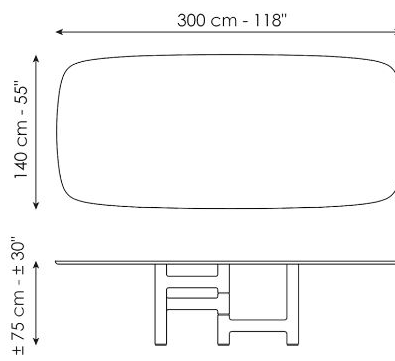

Data sheet

Width: 200cm
Depth: 108cm
Height: ± 75cm

Width: 250cm
Depth: 112cm
Height: ± 75cm

Width: 280cm
Depth: 115cm
Height: ± 75cm

Width: 300cm
Depth: 120cm
Height: ± 75cm

Width: 300cm
Depth: 140cm
Height: ± 75cm

Width: 140cm
Depth: 140cm
Height: ± 75cm

Width: 160cm
Depth: 160cm
Height: ± 75cm

Width: 180cm
Depth: 180cm
Height: ± 75cm

Finishes

BARREL-SHAPED TOP

Wood

Solid wood
Brushed coal oak

Solid wood
American walnut