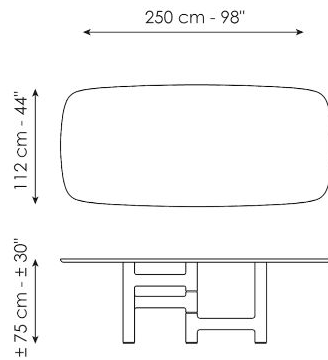

BONALDO

Pivot

Designer: **Marconato and Zappa**

The Pivot table takes its name from the unusual shape of the base: the central leg acts as a pivot for the three legs which extend to the sides. The result is an asymmetric and highly original combination that makes a statement in the room. In

Data sheet

Width: 200cm
Depth: 108cm
Height: ± 75cm

Width: 250cm
Depth: 112cm
Height: ± 75cm

Width: 280cm
Depth: 115cm
Height: ± 75cm

Width: 300cm
Depth: 120cm
Height: ± 75cm

Width: 300cm
Depth: 140cm
Height: ± 75cm

Width: 140cm
Depth: 140cm
Height: ± 75cm

Width: 160cm
Depth: 160cm
Height: ± 75cm

Width: 180cm
Depth: 180cm
Height: ± 75cm

Finishes

BARREL-SHAPED TOP

Wood

Solid wood
Brushed coal oak

Solid wood
American walnut