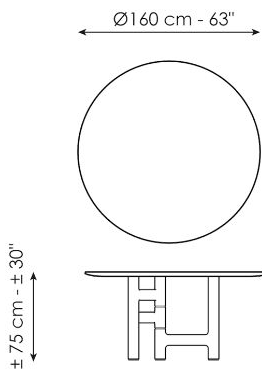

Data sheet

Width: 200cm
Depth: 108cm
Height: ± 75cm

Width: 250cm
Depth: 112cm
Height: ± 75cm

Width: 280cm
Depth: 115cm
Height: ± 75cm

Width: 300cm
Depth: 120cm
Height: ± 75cm

Width: 300cm
Depth: 140cm
Height: ± 75cm

Width: 140cm
Depth: 140cm
Height: ± 75cm

Width: 160cm
Depth: 160cm
Height: ± 75cm

Width: 180cm
Depth: 180cm
Height: ± 75cm

Finishes

BARREL-SHAPED TOP

Wood

Solid wood
Brushed coal oak

Solid wood
American walnut