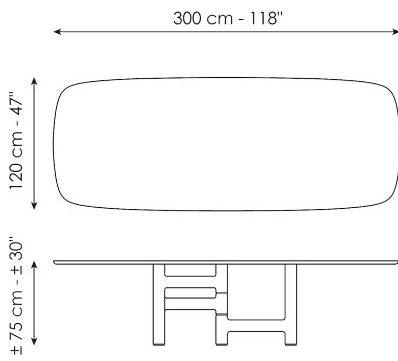

Data sheet

Width: 200cm
Depth: 108cm
Height: ± 75cm

Width: 250cm
Depth: 112cm
Height: ± 75cm

Width: 280cm
Depth: 115cm
Height: ± 75cm

Width: 300cm
Depth: 120cm
Height: ± 75cm

Width: 300cm
Depth: 140cm
Height: ± 75cm

Width: 140cm
Depth: 140cm
Height: ± 75cm

Width: 160cm
Depth: 160cm
Height: ± 75cm

Width: 180cm
Depth: 180cm
Height: ± 75cm

Finishes

BARREL-SHAPED TOP

Wood

Solid wood
Brushed coal oak

Solid wood
American walnut