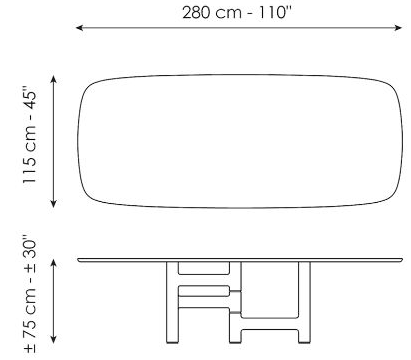

BONALDO

Pivot

Designer: **Marconato and Zappa**

The Pivot table takes its name from the unusual shape of the base: the central leg acts as a pivot for the three legs which extend to the sides. The result is an asymmetric and highly original combination that makes a statement in the room. In

Data sheet

Width: 200cm
Depth: 108cm
Height: ± 75cm

Width: 250cm
Depth: 112cm
Height: ± 75cm

Width: 280cm
Depth: 115cm
Height: ± 75cm

Width: 300cm
Depth: 120cm
Height: ± 75cm

Width: 300cm
Depth: 140cm
Height: ± 75cm

Width: 140cm
Depth: 140cm
Height: ± 75cm

Width: 160cm
Depth: 160cm
Height: ± 75cm

Width: 180cm
Depth: 180cm
Height: ± 75cm

Finishes

BARREL-SHAPED TOP

Wood

Solid wood
Brushed coal oak

Solid wood
American walnut