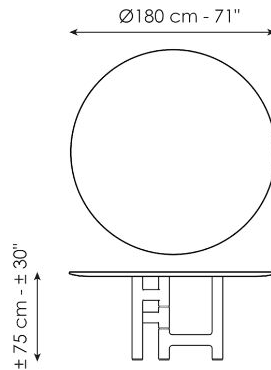

Data sheet

Width: 200cm
Depth: 108cm
Height: ± 75cm

Width: 250cm
Depth: 112cm
Height: ± 75cm

Width: 280cm
Depth: 115cm
Height: ± 75cm

Width: 300cm
Depth: 120cm
Height: ± 75cm

Width: 300cm
Depth: 140cm
Height: ± 75cm

Width: 140cm
Depth: 140cm
Height: ± 75cm

Width: 160cm
Depth: 160cm
Height: ± 75cm

Width: 180cm
Depth: 180cm
Height: ± 75cm

Finishes

BARREL-SHAPED TOP

Wood

Solid wood
Brushed coal oak

Solid wood
American walnut