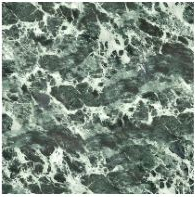

Finishes

TOP

Ceramic

Mat ceramic
Ardesia grey

Glossy ceramic
Calacatta

Silk finish ceramic
Calacatta macchia
vecchia

Glossy ceramic
Imperial grey

Mat ceramic
Laurent

Glossy ceramic
Black Onyx

Glossy ceramic
Mountain peak

Glossy ceramic
Rosso imperiale

Mat ceramic
Alaska White

Mat ceramic
Augusta

Marble

Marble
Calacatta

Marble
Carrara

Marble
Emperador

Marble
Marquina

Marble
Rosso Carpazi

Marble
Saint Denis

Marble
Fior di bosco

Marble
Travertino Romano

Marble
Dover White

Wood