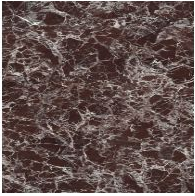

Finishes

RECTANGULAR TOP

Wood

Veneered wood
Walnut Canaletto

Veneered wood
Brushed coal oak

Veneered wood
Brushed natural oak

Solid wood
American walnut

Solid wood
Brushed coal oak

Marble
Fior di bosco

Marble
Marquinia

Marble
Rosso Carpazi

Marble
Saint Denis

ROUND TOP

Wood

Solid wood
American walnut

Solid wood
Brushed coal oak

Solid wood
Brushed natural oak

Ceramic

Mat ceramic
Ardesia grey

Glossy ceramic
Calacatta

Silk finish ceramic
Calacatta macchia
vecchia

Glossy ceramic
Imperial grey

Mat ceramic
Laurent

Glossy ceramic
Rosso imperiale

Glossy ceramic
Black Onyx

Glossy ceramic
Mountain peak

Marble

Marble
Calacatta

Marble
Carrara

Marble
Emperador

Marble
Fior di bosco

Marble
Marquinia