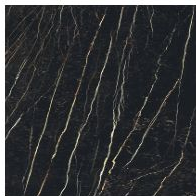

Finishes

RECTANGULAR TOP

Wood

Veneered wood
Walnut Canaletto

Veneered wood
Brushed coal oak

Veneered wood
Brushed natural oak

Solid wood
American walnut

Solid wood
Brushed coal oak

Solid wood
Brushed natural oak

Wood with natural edges
American walnut

Ceramic

Mat ceramic
Ardesia grey

Glossy ceramic
Calacatta

Silk finish ceramic
Calacatta macchia
vecchia

Mat ceramic
Graphite grey

Glossy ceramic
Imperial grey

Mat ceramic
Iridium white

Mat ceramic
Laurent

Glossy ceramic
Rosso imperiale

Glossy ceramic
Black Onyx

Glossy ceramic
Mountain peak

BARREL SHAPED TOP

Wood

Veneered wood
Walnut Canaletto

Solid wood
American walnut

Solid wood
Brushed coal oak

Solid wood
Brushed natural oak

Ceramic

Mat ceramic
Ardesia grey

Glossy ceramic
Calacatta

Silk finish ceramic
Calacatta macchia
vecchia

Glossy ceramic
Imperial grey