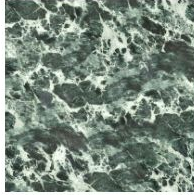

Marble
Saint Denis