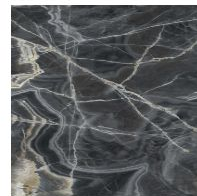

Finishes

RECTANGULAR TOP

Wood

Veneered wood
Walnut Canaletto

Veneered wood
Brushed coal oak

Veneered wood
Brushed natural oak

Solid wood
American walnut

Solid wood
Brushed coal oak

Solid wood
Brushed natural oak

Wood with natural edges
American walnut

Ceramic

Mat ceramic
Ardesia grey

Glossy ceramic
Calacatta

Silk finish ceramic
Calacatta macchia
vecchia

Mat ceramic
Graphite grey

Glossy ceramic
Imperial grey

Mat ceramic
Iridium white

Mat ceramic
Laurent

Glossy ceramic
Rosso imperiale

Glossy ceramic
Black Onyx

Glossy ceramic
Mountain peak

BARREL SHAPED TOP

Wood

Veneered wood
Walnut Canaletto