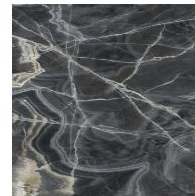

Finishes

RECTANGULAR TOP

Wood

Veneered wood
Walnut Canaletto

Veneered wood
Brushed coal oak

Veneered wood
Brushed natural oak

Solid wood
American walnut

Solid wood
Brushed coal oak

Marble
Rosso Carpazi

Marble
Saint Denis

LEAF TABLE TOP

Wood

Veneered wood
Walnut Canaletto

Veneered wood
Brushed coal oak

Veneered wood
Brushed natural oak

Ceramic

Mat ceramic
Ardesia grey

Glossy ceramic
Calacatta

Silk finish ceramic
Calacatta macchia
vecchia

Mat ceramic
Graphite grey

Glossy ceramic
Imperial grey

Mat ceramic
Iridium white

Mat ceramic
Laurent

Glossy ceramic
Rosso imperiale

Glossy ceramic
Black Onyx

Glossy ceramic
Mountain peak

BASE

Metal

Painted metal
Mat white

Painted metal
Mat dove grey

Painted metal
Supreme anthracite

Painted metal
Mat brown