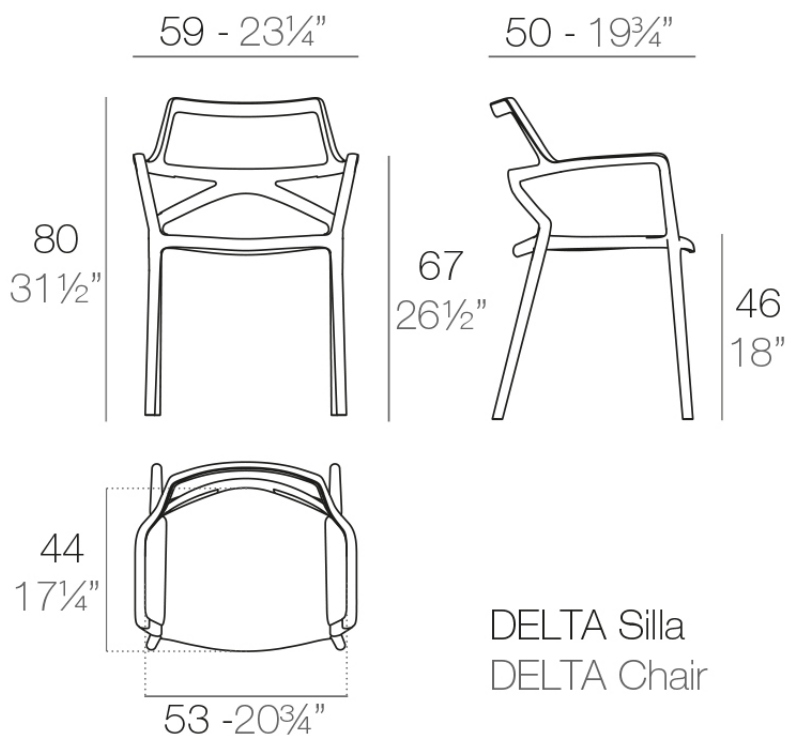

Delta chair with armrests

by Jorge Pensi

The Delta furniture design collection, designed by Jorge Pensi for Vondom. Is made to fit in with exterior or interior contemporary spaces.

Info

Description

Made of injected polypropylene with fiber glass. Stackable. Available in several colors. Item suitable for indoor and outdoor use.

Weight: 4.02 Kg

Accessories

- **Fabric**

Fabric

Finishes

finishes

BASIC PP
Ref. 66026

white