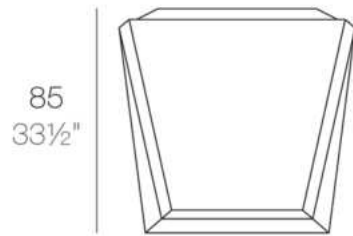

Info

Description

Made of polyethylene resin by rotational moulding. 100% Recyclable. Item suitable for indoor and outdoor use. Available in different finishes.

Modules

VONDOM

FAZ Módulo Puff
FAZ Sectional Ottoman