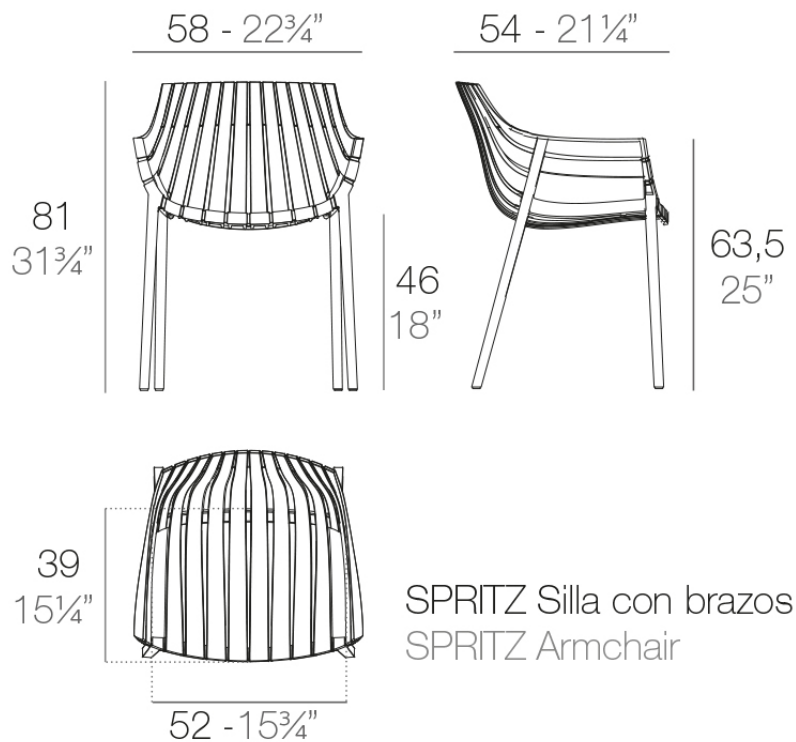

Info

Description

Made of injected polypropylene with fiber glass. Stackable. Available in several colors. Item suitable for indoor and outdoor use.

Weight: 6.01 Kg

Accessories

- **Fabric**

Fabric

Finishes