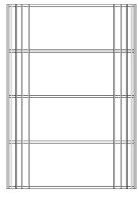

arranged along the perimeter, which acts as a structure and support for the wooden shelves which run uninterrupted along the entire length and width of the piece. The rounded ends of the shelves soften the profile of the bookcase, making it ideal for any space, whether domestic or otherwise.

Data sheet

122 cm - 48"

42 cm - 17"

174 cm - 69"

182 cm - 72"

42 cm - 17"

174 cm - 69"

Arpa 122

Width: 122cm
Depth: 42cm
Height: 174cm

Arpa 182

Width: 182cm
Depth: 42cm
Height: 174cm

Finishes

SHELVES

Wood

Veneered wood
Walnut Canaletto

Veneered wood
Coal oak