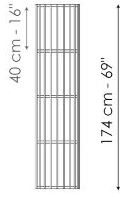

Data sheet

122 cm - 48"

42 cm - 17"

174 cm - 69"

182 cm - 72"

42 cm - 17"

174 cm - 69"

Arpa 122

Width: 122cm
Depth: 42cm
Height: 174cm

Arpa 182

Width: 182cm
Depth: 42cm
Height: 174cm

Finishes

SHELVES

Wood

Veneered wood
Walnut Canaletto

Veneered wood
Coal oak