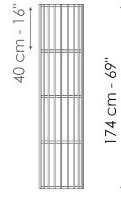

Data sheet

122 cm - 48"

42 cm - 17"

174 cm - 69"

182 cm - 72"

42 cm - 17"

174 cm - 69"

Arpa 122

Width: 122cm
Depth: 42cm
Height: 174cm

Arpa 182

Width: 182cm
Depth: 42cm
Height: 174cm

Finishes

SHELVES

Wood

Veneered wood
Walnut Canaletto

Veneered wood
Coal oak