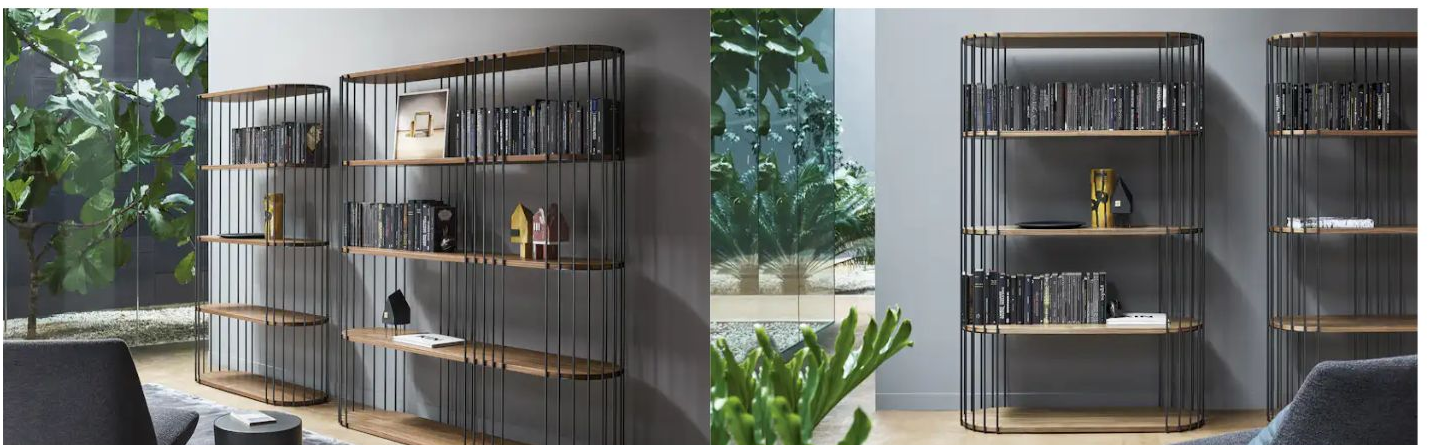

BONALDO

Arpa

A versatile instrument for contemporary furnishing, Arpa displays a “musical design” that lends itself to infinite interpretations, combining visual lightness and functionality of use. The design bookcase, whose name in Italian means “Harp”, is characterized by the sequence of metal uprights

arranged along the perimeter, which acts as a structure and support for the wooden shelves which run uninterrupted along the entire length and width of the piece. The rounded ends of the shelves soften the profile of the bookcase, making it ideal for any space, whether domestic or otherwise.