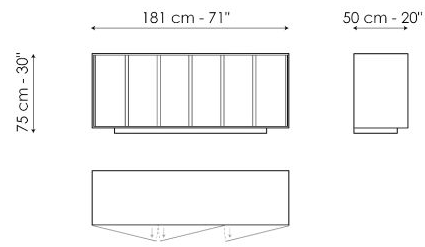

# Data sheet

**Backdrop 240**  
Width: 240cm  
Depth: 50cm  
Height: 75cm

**Backdrop 180**  
Width: 181cm  
Depth: 50cm  
Height: 75cm