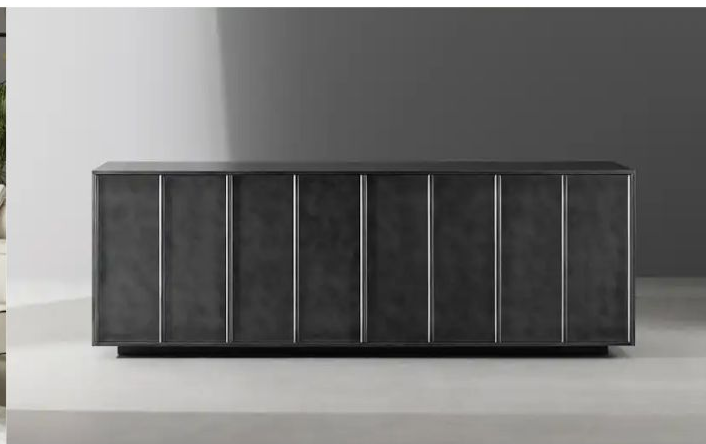

## Backdrop

Designer: **Alain Gilles**

As its name suggests, the main characteristic of the elegant Backdrop sideboard by Alain Gilles is the vertical cut of the doors, which evokes a sense of calm, thanks to its repetition along the entire length. The design of this piece of furniture is well-structured, drawing inspiration from the façades of

modernist buildings: the vertical lines hide the grooves used to open the doors. The frame defining the sideboard is light and goes almost unnoticed, designed to discreetly and elegantly enhance the regularity of the front elements. The Backdrop sideboard is available in Canaletto walnut.