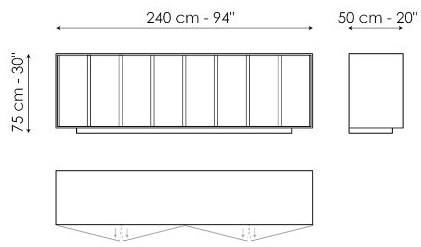

# Data sheet

**Backdrop 240**  
Width: 240cm  
Depth: 50cm  
Height: 75cm

**Backdrop 180**  
Width: 181cm  
Depth: 50cm  
Height: 75cm