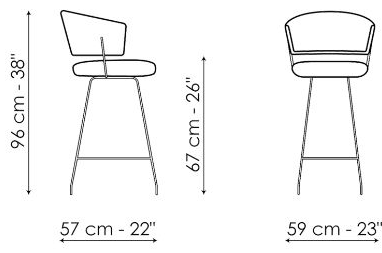

## Bahia too - swivel base

Width: 57cm

Depth: 59cm

Height: 86/106cm

## Bahia too H 67

Width: 57cm

Depth: 59cm

Height: 96cm

## Bahia too H 77

Width: 57cm

Depth: 59cm

Height: 106cm