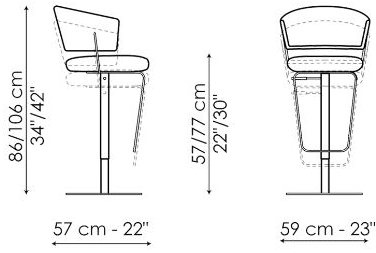

## Bahia too - swivel base

Width: 57cm

Depth: 59cm

Height: 86/106cm

## Bahia too H 67

Width: 57cm

Depth: 59cm

Height: 96cm

## Bahia too H 77

Width: 57cm

Depth: 59cm

Height: 106cm