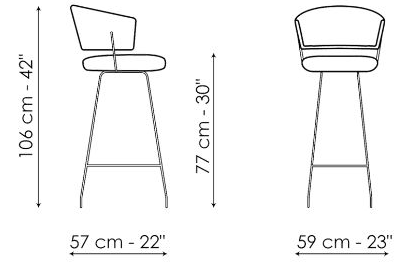

## Bahia too - swivel base

Width: 57cm

Depth: 59cm

Height: 86/106cm

## Bahia too H 67

Width: 57cm

Depth: 59cm

Height: 96cm

## Bahia too H 77

Width: 57cm

Depth: 59cm

Height: 106cm