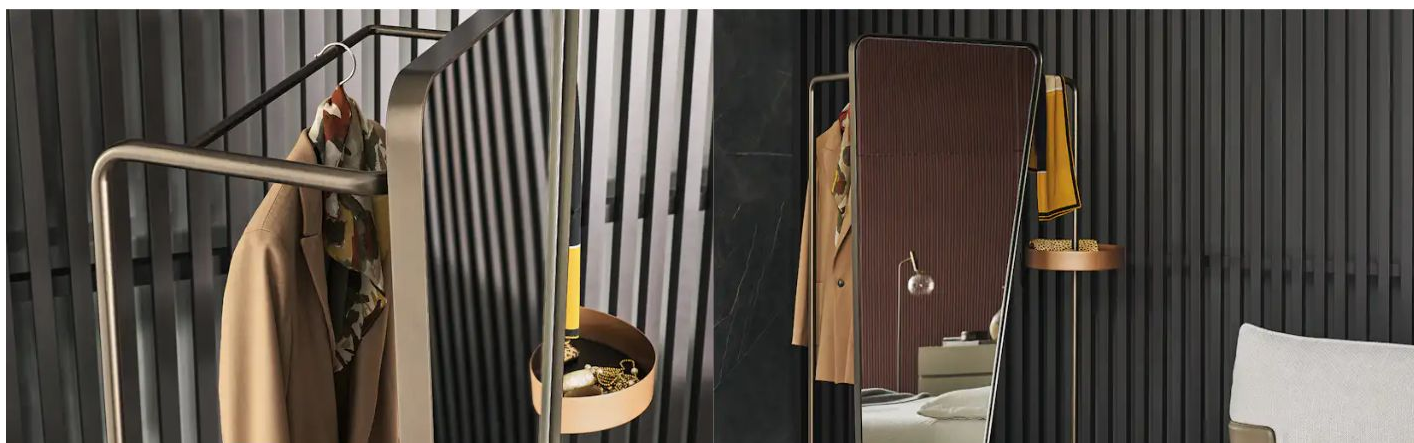

BONALDO

Camillo

The Camillo valet stand with mirror is a pleasing, friendly object, characterized by a continuous and soft line, free from sharp edges. Camillo is a blend of several functions: hanging, mirroring, undressing. As dynamic and versatile as contemporary life, with such a unique character it both transforms and happily remains the same. Camillo typifies

Bonaldo's coordinated furniture programme perfectly: a selected number of items interact with each other in a harmonious, immediately comprehensible dialogue. Camillo enters the bedroom discreetly but immediately becomes significant.