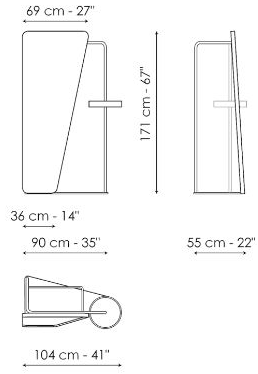

Data sheet

Camillo

Width: 104cm

Depth: 55cm

Height: 171cm

Finishes

STRUCTURE

Plus Metal