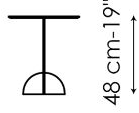

Data sheet

42-44 cm-16-17"

42-44 cm-16-17"

42-44 cm-16-17"

42-44 cm-16-17"

Combination low

Width: 42-44cm

Depth: 42cm

Height: 40cm

Combination high

Width: 42-44cm

Depth: 42cm

Height: 48cm

Finishes

TOP

Metal