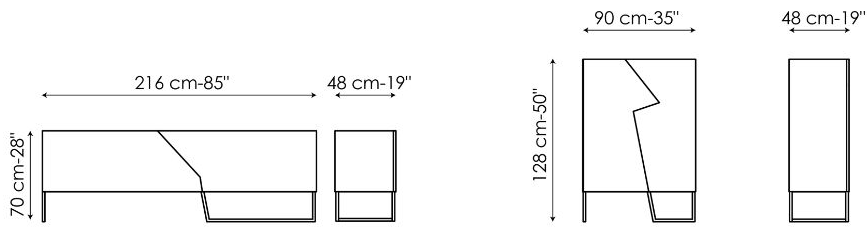

with their asymmetrical openings. The asymmetrical opening of the doors is an additional sign of originality. Doppler K Sideboards are available in two different sizes: high and low modern sideboard to furnish both the living room and the bedroom. The original shaping and sophisticated materials create a result of absolute power in the Doppler K Sideboard.

Data sheet

Doppler K Sideboard low

Width: 216cm

Depth: 48cm

Height: 70cm

Doppler K Sideboard high

Width: 90cm

Depth: 48cm

Height: 128cm

Finishes

DOORS

Ceramic

Silk finish ceramic
Calacatta macchia
vecchia

Glossy ceramic
Calacatta

Mat ceramic
Ardesia grey

Mat ceramic
Laurent