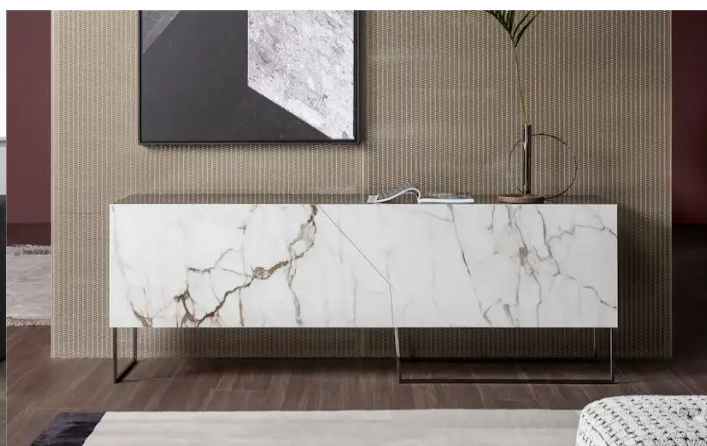

BONALDO

Doppler K Sideboard

Designer: **Giuseppe Viganò**

By applying geometry to the material used, the Doppler K Sideboard catches the eye on account of its notable scenographic strength, able to give character to any type of environment and interior design style. Appearing almost suspended on its linear metal base, the container in painted wood is unique thanks to the cladding of its ceramic doors

with their asymmetrical openings. The asymmetrical opening of the doors is an additional sign of originality. Doppler K Sideboards are available in two different sizes: high and low modern sideboard to furnish both the living room and the bedroom. The original shaping and sophisticated materials create a result of absolute power in the Doppler K Sideboard.

Data sheet

Doppler K Sideboard low

Width: 216cm

Depth: 48cm

Height: 70cm

Doppler K Sideboard high

Width: 90cm

Depth: 48cm