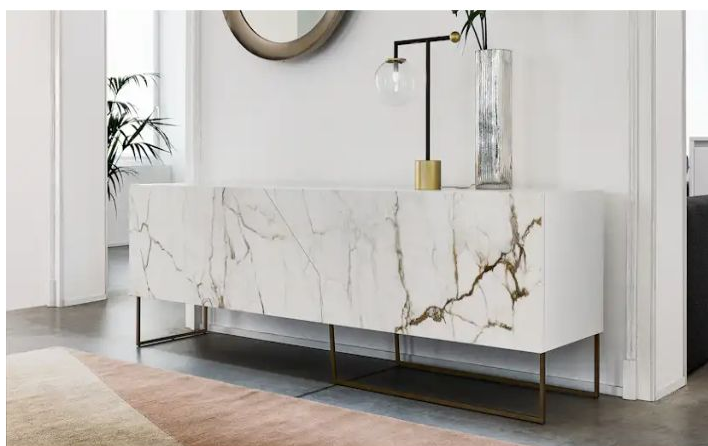

BONALDO

Doppler K Sideboard

Designer: **Giuseppe Viganò**

By applying geometry to the material used, the Doppler K Sideboard catches the eye on account of its notable scenographic strength, able to give character to any type of environment and interior design style. Appearing almost suspended on its linear metal base, the container in painted wood is unique thanks to the cladding of its ceramic doors

with their asymmetrical openings. The asymmetrical opening of the doors is an additional sign of originality. Doppler K Sideboards are available in two different sizes: high and low modern sideboard to furnish both the living room and the bedroom. The original shaping and sophisticated materials create a result of absolute power in the Doppler K Sideboard.

Data sheet

Doppler K Sideboard low

Width: 216cm

Depth: 48cm

Height: 70cm

Doppler K Sideboard high

Width: 90cm

Depth: 48cm