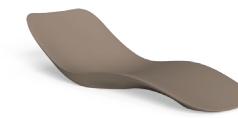

Reef collection

Design Marco Acerbis

Finishing

Polyethylene

white

dove

graphite

red

blue

Seat fabric cushions

mambo canvas

mambo light blue

white-grey

SUNBED / CODE: REFLET

Width 70 | Depth 193 | Height 43

KG 13,0 | unit 1 0,69 mc | ☀️ ☔