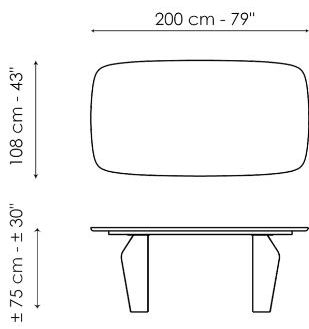

# Data sheet

Width: 200cm  
Depth: 108cm  
Height: ± 75cm

Width: 250cm  
Depth: 112cm  
Height: ± 75cm

Width: 280cm  
Depth: 115cm  
Height: ± 75cm

Width: 300cm  
Depth: 120cm  
Height: ± 75cm

Width: 300cm  
Depth: 140cm  
Height: ± 75cm

Width: 140cm  
Depth: 140cm  
Height: ± 75cm

Width: 160cm  
Depth: 160cm  
Height: ± 75cm

Width: 180cm  
Depth: 180cm  
Height: ± 75cm