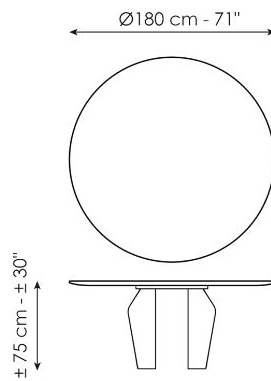

# Data sheet

Width: 200cm  
Depth: 108cm  
Height: ± 75cm

Width: 250cm  
Depth: 112cm  
Height: ± 75cm

Width: 280cm  
Depth: 115cm  
Height: ± 75cm

Width: 300cm  
Depth: 120cm  
Height: ± 75cm

Width: 300cm  
Depth: 140cm  
Height: ± 75cm

Width: 140cm  
Depth: 140cm  
Height: ± 75cm

Width: 160cm  
Depth: 160cm  
Height: ± 75cm

Width: 180cm  
Depth: 180cm  
Height: ± 75cm