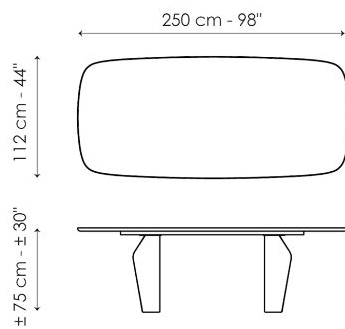

# Data sheet

Width: 200cm  
Depth: 108cm  
Height: ± 75cm

Width: 250cm  
Depth: 112cm  
Height: ± 75cm

Width: 280cm  
Depth: 115cm  
Height: ± 75cm

Width: 300cm  
Depth: 120cm  
Height: ± 75cm

Width: 300cm  
Depth: 140cm  
Height: ± 75cm

Width: 140cm  
Depth: 140cm  
Height: ± 75cm

Width: 160cm  
Depth: 160cm  
Height: ± 75cm

Width: 180cm  
Depth: 180cm  
Height: ± 75cm