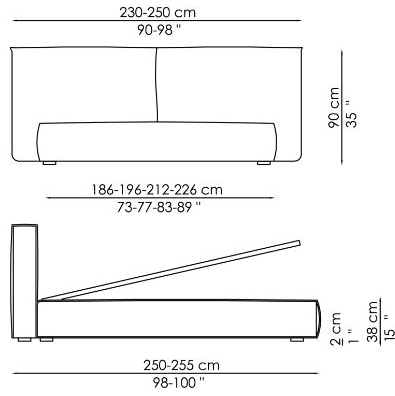

Data sheet

Fluff

Width: 230-250cm

Depth: 250-255cm

Height: 90cm

Fluff open

Width: 230-250cm

Depth: 250-255cm

Height: 90cm

Finishes

FEET

Wood

Painted wood
Anthracite grey

Materials, fabrics, leathers, colors and finishes are approximate and may slightly differ from actual ones. You can find the complete collection of Bonaldo fabrics and leathers on the website