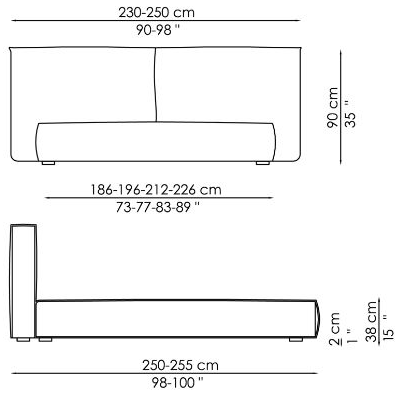

Data sheet

Fluff

Width: 230-250cm

Depth: 250-255cm

Height: 90cm

Fluff open

Width: 230-250cm

Depth: 250-255cm

Height: 90cm

Finishes

FEET

Wood

Painted wood
Anthracite grey

Materials, fabrics, leathers, colors and finishes are approximate and may slightly differ from actual ones. You can find the complete collection of Bonaldo fabrics and leathers on the website