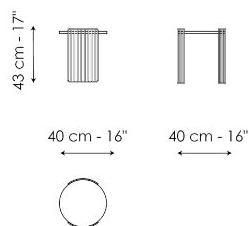

Data sheet

Harpe Ø40 x H43

Width: 40cm
Depth: 40cm
Height: 43cm

Harpe Ø40 x H50

Width: 40cm
Depth: 40cm
Height: 50cm

Harpe Ø50 x H43

Width: 50cm
Depth: 50cm
Height: 43cm

Harpe Ø50 x H50

Width: 50cm
Depth: 50cm
Height: 50cm

Harpe Ø97 x H30

Width: 97cm
Depth: 97cm
Height: 30cm

Harpe Ø97 x H37

Width: 97cm
Depth: 97cm
Height: 37cm

Harpe Ø117 x H30

Width: 117cm
Depth: 117cm
Height: 30cm

Finishes