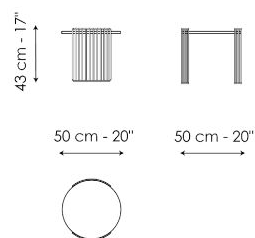

Data sheet

Harpe Ø40 x H43

Width: 40cm
Depth: 40cm
Height: 43cm

Harpe Ø40 x H50

Width: 40cm
Depth: 40cm
Height: 50cm

Harpe Ø50 x H43

Width: 50cm
Depth: 50cm
Height: 43cm

Harpe Ø50 x H50

Width: 50cm
Depth: 50cm
Height: 50cm

Harpe Ø97 x H30

Width: 97cm
Depth: 97cm
Height: 30cm

Harpe Ø97 x H37

Width: 97cm
Depth: 97cm
Height: 37cm

Harpe Ø117 x H30

Width: 117cm
Depth: 117cm
Height: 30cm

Finishes