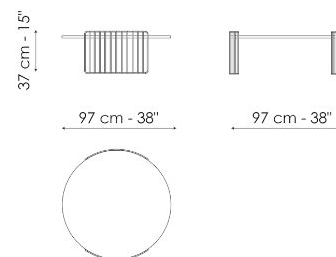

Data sheet

Harpe Ø40 x H43

Width: 40cm
Depth: 40cm
Height: 43cm

Harpe Ø40 x H50

Width: 40cm
Depth: 40cm
Height: 50cm

Harpe Ø50 x H43

Width: 50cm
Depth: 50cm
Height: 43cm

Harpe Ø50 x H50

Width: 50cm
Depth: 50cm
Height: 50cm

Harpe Ø97 x H30

Width: 97cm
Depth: 97cm
Height: 30cm

Harpe Ø97 x H37

Width: 97cm
Depth: 97cm
Height: 37cm

Harpe Ø117 x H30

Width: 117cm
Depth: 117cm
Height: 30cm

Finishes