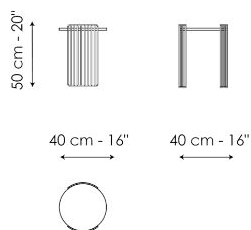

Data sheet

Harpe Ø40 x H43

Width: 40cm
Depth: 40cm
Height: 43cm

Harpe Ø40 x H50

Width: 40cm
Depth: 40cm
Height: 50cm

Harpe Ø50 x H43

Width: 50cm
Depth: 50cm
Height: 43cm

Harpe Ø50 x H50

Width: 50cm
Depth: 50cm
Height: 50cm

Harpe Ø97 x H30

Width: 97cm
Depth: 97cm
Height: 30cm

Harpe Ø97 x H37

Width: 97cm
Depth: 97cm
Height: 37cm

Harpe Ø117 x H30

Width: 117cm
Depth: 117cm
Height: 30cm

Finishes