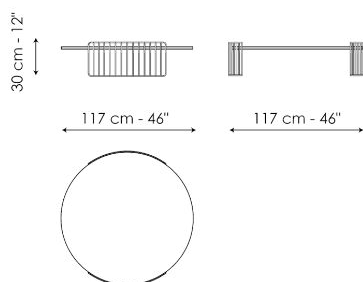

Data sheet

Harpe Ø40 x H43

Width: 40cm
Depth: 40cm
Height: 43cm

Harpe Ø40 x H50

Width: 40cm
Depth: 40cm
Height: 50cm

Harpe Ø50 x H43

Width: 50cm
Depth: 50cm
Height: 43cm

Harpe Ø50 x H50

Width: 50cm
Depth: 50cm
Height: 50cm

Harpe Ø97 x H30

Width: 97cm
Depth: 97cm
Height: 30cm

Harpe Ø97 x H37

Width: 97cm
Depth: 97cm
Height: 37cm

Harpe Ø117 x H30

Width: 117cm
Depth: 117cm
Height: 30cm

Finishes