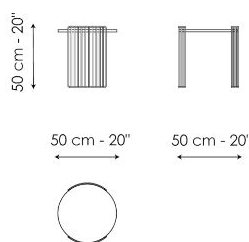

Data sheet

Harpe Ø40 x H43

Width: 40cm
Depth: 40cm
Height: 43cm

Harpe Ø40 x H50

Width: 40cm
Depth: 40cm
Height: 50cm

Harpe Ø50 x H43

Width: 50cm
Depth: 50cm
Height: 43cm

Harpe Ø50 x H50

Width: 50cm
Depth: 50cm
Height: 50cm

Harpe Ø97 x H30

Width: 97cm
Depth: 97cm
Height: 30cm

Harpe Ø97 x H37

Width: 97cm
Depth: 97cm
Height: 37cm

Harpe Ø117 x H30

Width: 117cm
Depth: 117cm
Height: 30cm

Finishes