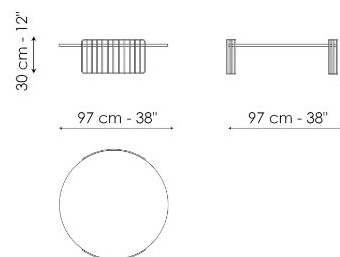

Data sheet

Harpe Ø40 x H43

Width: 40cm
Depth: 40cm
Height: 43cm

Harpe Ø40 x H50

Width: 40cm
Depth: 40cm
Height: 50cm

Harpe Ø50 x H43

Width: 50cm
Depth: 50cm
Height: 43cm

Harpe Ø50 x H50

Width: 50cm
Depth: 50cm
Height: 50cm

Harpe Ø97 x H30

Width: 97cm
Depth: 97cm
Height: 30cm

Harpe Ø97 x H37

Width: 97cm
Depth: 97cm
Height: 37cm

Harpe Ø117 x H30

Width: 117cm
Depth: 117cm
Height: 30cm

Finishes