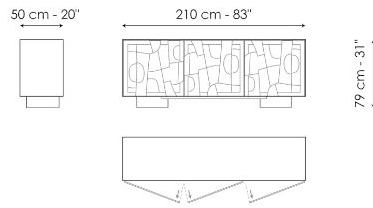

Data sheet

Image - plith base

Width: 210cm

Depth: 50cm

Height: 71cm

Image - feet

Width: 210cm

Depth: 50cm

Height: 79cm

Finishes

DOORS

Glass

Printed crystal
Metallic mirrored
bronze

Printed cristal
Metallic mirrored
lead

EXTERNAL STRUCTURE

Wood