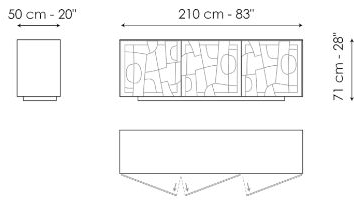

Data sheet

Image - plith base

Width: 210cm

Depth: 50cm

Height: 71cm

Image - feet

Width: 210cm

Depth: 50cm

Height: 79cm

Finishes

DOORS

Glass

Printed crystal
Metallic mirrored
bronze

Printed cristal
Metallic mirrored
lead

EXTERNAL STRUCTURE

Wood