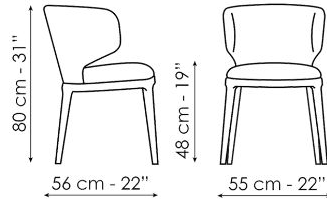

Data sheet

Joy

Width: 55cm
Depth: 55cm
Height: 80cm

Miss Joy

Width: 55cm
Depth: 56cm
Height: 80cm

Finishes

LEGS

Wood