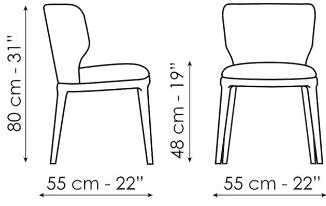

BONALDO

Joy

Designer: **Spazioameno**

Elegant and cozy, the Joy seating collection embodies a modern design dining chair that seamlessly combines traditional values in a new, contemporary way. The solid wood of the base, a distinctive element that reflects the technical durability of Joy and Miss Joy, contrasts with the soft contours of the enveloping and reassuringly shaped seat and

Data sheet

Joy

Width: 55cm
Depth: 55cm
Height: 80cm

Miss Joy

Width: 55cm
Depth: 56cm
Height: 80cm

Finishes

LEGS

Wood