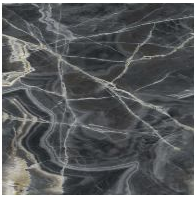

Veneered wood
Coal ash

Veneered wood
Coal oak

Marble

Marble
Calacatta

Marble
Carrara

Marble
Fior di bosco

Marble
Emperador

Marble
Marquinia

Marble
Rosso Carpazi

Marble
Saint Denis

Ceramic

Mat ceramic
Ardesia grey

Glossy ceramic
Black Onyx

Glossy ceramic
Calacatta

Silk finish ceramic
Calacatta macchia
vecchia

Glossy ceramic
Imperial grey

Glossy ceramic
Rosso imperiale

Glossy ceramic
Mountain peak

Mat ceramic
Laurent

TOP - KUMO 100

Ceramic

Mat ceramic
Ardesia grey

Glossy ceramic
Calacatta

Silk finish ceramic
Calacatta macchia
vecchia

Glossy ceramic
Imperial grey

Mat ceramic
Laurent

Glossy ceramic
Black Onyx

Glossy ceramic
Mountain peak

Glossy ceramic
Rosso imperiale

Marble

Marble
Calacatta

Marble
Carrara