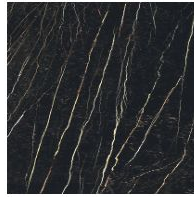

Veneered wood
Coal ash

Veneered wood
Coal oak

Marble

Marble
Calacatta

Marble
Carrara

Marble
Fior di bosco

Marble
Emperador

Marble
Marquinia

Marble
Rosso Carpazi

Marble
Saint Denis

Ceramic

Mat ceramic
Ardesia grey

Glossy ceramic
Black Onyx

Glossy ceramic
Calacatta

Silk finish ceramic
Calacatta macchia
vecchia

Glossy ceramic
Imperial grey

Glossy ceramic
Rosso imperiale

Glossy ceramic
Mountain peak

Mat ceramic
Laurent

TOP - KUMO 100

Ceramic

Mat ceramic
Ardesia grey

Glossy ceramic
Calacatta

Silk finish ceramic
Calacatta macchia
vecchia

Glossy ceramic
Imperial grey

Mat ceramic
Laurent

Glossy ceramic
Black Onyx

Glossy ceramic
Mountain peak

Glossy ceramic
Rosso imperiale

Marble

Marble
Calacatta

Marble
Carrara