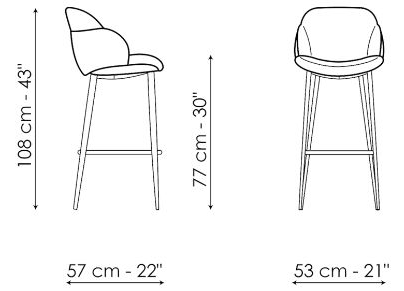

Data sheet

My way too - swivel base

Width: 53cm

Depth: 57cm

Height: 92/112cm

My way too H 67

Width: 53cm

Depth: 57cm

Height: 98cm

My way too H 77

Width: 53cm

Depth: 57cm

Height: 108cm

Finishes

SWIVEL BASE - LEGS

Metal