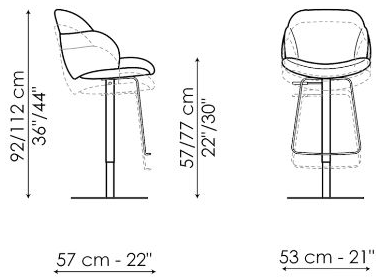

Data sheet

My way too - swivel base

Width: 53cm

Depth: 57cm

Height: 92/112cm

My way too H 67

Width: 53cm

Depth: 57cm

Height: 98cm

My way too H 77

Width: 53cm

Depth: 57cm

Height: 108cm

Finishes

SWIVEL BASE - LEGS

Metal