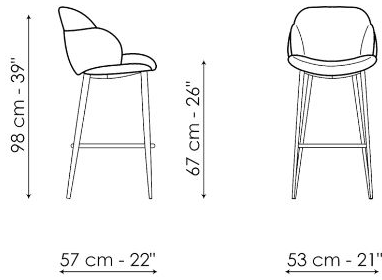

Data sheet

My way too - swivel base

Width: 53cm

Depth: 57cm

Height: 92/112cm

My way too H 67

Width: 53cm

Depth: 57cm

Height: 98cm

My way too H 77

Width: 53cm

Depth: 57cm

Height: 108cm

Finishes

SWIVEL BASE - LEGS

Metal