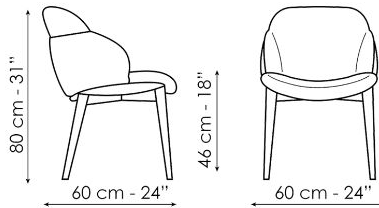

## My way

Width: 53cm  
Depth: 57cm  
Height: 80cm

## My way large

Width: 60cm  
Depth: 60cm  
Height: 80cm

## Miss My way

Width: 60cm  
Depth: 60cm  
Height: 80cm

## My way Wood

Width: 53cm  
Depth: 57cm  
Height: 80cm