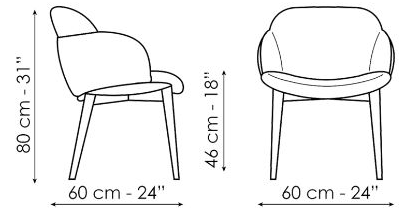

## My way large

Width: 60cm  
Depth: 60cm  
Height: 80cm

## Miss My way

Width: 60cm  
Depth: 60cm  
Height: 80cm

## My way Wood

Width: 53cm  
Depth: 57cm  
Height: 80cm

## My way Wood large

Width: 53cm  
Depth: 57cm  
Height: 80cm