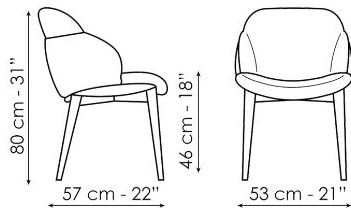

## My way

Width: 53cm  
Depth: 57cm  
Height: 80cm

## My way large

Width: 60cm  
Depth: 60cm  
Height: 80cm

## Miss My way

Width: 60cm  
Depth: 60cm  
Height: 80cm

## My way Wood

Width: 53cm  
Depth: 57cm  
Height: 80cm