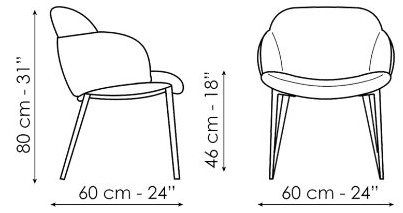

## My way

Width: 53cm  
Depth: 57cm  
Height: 80cm

## My way large

Width: 60cm  
Depth: 60cm  
Height: 80cm

## Miss My way

Width: 60cm  
Depth: 60cm  
Height: 80cm

## My way Wood

Width: 53cm  
Depth: 57cm  
Height: 80cm