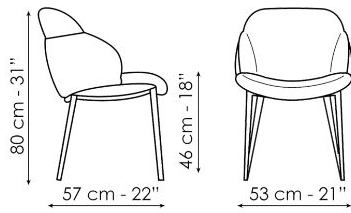

## My way

Width: 53cm  
Depth: 57cm  
Height: 80cm

## My way large

Width: 60cm  
Depth: 60cm  
Height: 80cm

## My way Wood

Width: 53cm  
Depth: 57cm  
Height: 80cm

## My way Wood large

Width: 53cm  
Depth: 57cm  
Height: 80cm