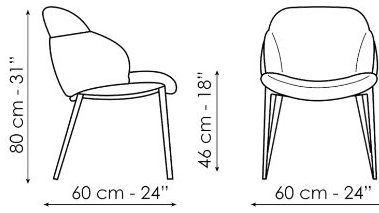

## My way

Width: 53cm  
Depth: 57cm  
Height: 80cm

## My way large

Width: 60cm  
Depth: 60cm  
Height: 80cm

## Miss My way

Width: 60cm  
Depth: 60cm  
Height: 80cm

## My way Wood

Width: 53cm  
Depth: 57cm  
Height: 80cm