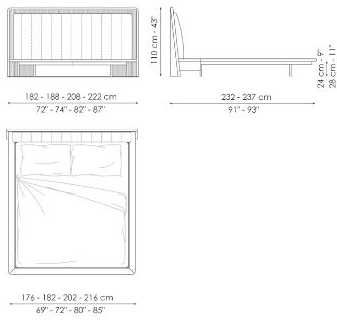

feet: elements which give the Nelson bed the impression of being "suspended" as if it were floating in the bedroom. In the Nelson L version, the headboard is larger and the bedside tables are incorporated in the bed creating a balanced and elegant result. The range is completed by the bench with a wooden frame and soft fabric cover: an elegant, sophisticated, yet functional element.

Data sheet

Nelson

Width: 176 - 182 - 202 - 216cm

Depth: 232 - 237cm

Height: 110cm

Nelson L

Width: 282 - 288 - 308 - 322cm

Depth: 232 - 237cm

Height: 110cm

Nelson bench

Width: 145cm

Depth: 45cm

Height: 44cm

Finishes

HEADBOARD AND BED RING / BENCH SEAT

Wood