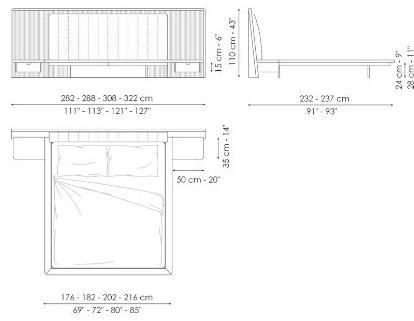

feet: elements which give the Nelson bed the impression of being "suspended" as if it were floating in the bedroom. In the Nelson L version, the headboard is larger and the bedside tables are incorporated in the bed creating a balanced and elegant result. The range is completed by the bench with a wooden frame and soft fabric cover: an elegant, sophisticated, yet functional element.

Data sheet

Nelson

Width: 176 - 182 - 202 - 216cm

Depth: 232 - 237cm

Height: 110cm

Nelson L

Width: 282 - 288 - 308 - 322cm

Depth: 232 - 237cm

Height: 110cm

Nelson bench

Width: 145cm

Depth: 45cm

Height: 44cm

Finishes

HEADBOARD AND BED RING / BENCH SEAT

Wood