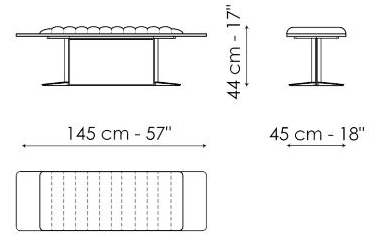

Data sheet

Nelson

Width: 176 - 182 - 202 - 216cm

Depth: 232 - 237cm

Height: 110cm

Nelson L

Width: 282 - 288 - 308 - 322cm

Depth: 232 - 237cm

Height: 110cm

Nelson bench

Width: 145cm

Depth: 45cm

Height: 44cm

Finishes

HEADBOARD AND BED RING / BENCH SEAT

Wood