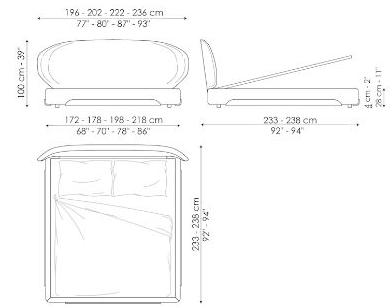

personality are the characteristics of this bed. The sober details of the curved wood represent the outer sections of the bed and their design extends into the elliptical, naturally enveloping headboard. There is also a version with a higher bed frame (Olos bed plus), a version with high headboard (Olos bed hi) or the version with storage (Olos bed open), all of which can be combined with each other to satisfy the widest range of requests and requirements.

Data sheet

Olos bed

Width: 196-202-220-236cm

Depth: 233-238cm

Height: 100cm

Olos bed plus

Width: 196-202-220-236cm

Depth: 233-238cm

Height: 100cm

Olos bed open

Width: 196-202-220-236cm

Depth: 233-238cm

Height: 100cm

Olos bed hi plus

Width: 196-202-220-236cm

Depth: 236-241cm

Height: 120cm

Olos bed hi open

Width: 196-202-220-236cm

Depth: 236-241cm

Height: 120cm

Finishes

STRUCTURE

Wood