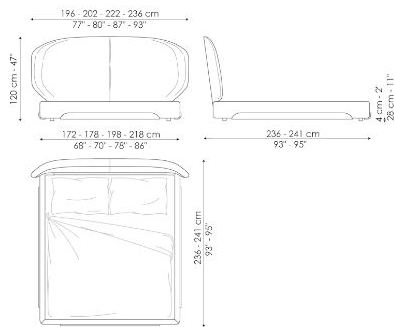

Data sheet

Olos bed

Width: 196-202-220-236cm

Depth: 233-238cm

Height: 100cm

Olos bed plus

Width: 196-202-220-236cm

Depth: 233-238cm

Height: 100cm

Olos bed open

Width: 196-202-220-236cm

Depth: 233-238cm

Height: 100cm

Olos bed hi plus

Width: 196-202-220-236cm

Depth: 236-241cm

Height: 120cm

Olos bed hi open

Width: 196-202-220-236cm

Depth: 236-241cm

Height: 120cm

Finishes

STRUCTURE

Wood