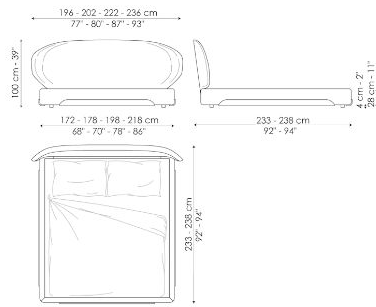

personality are the characteristics of this bed. The sober details of the curved wood represent the outer sections of the bed and their design extends into the elliptical, naturally enveloping headboard. There is also a version with a higher bed frame (Olos bed plus), a version with high headboard (Olos bed hi) or the version with storage (Olos bed open), all of which can be combined with each other to satisfy the widest range of requests and requirements.

Data sheet

Olos bed

Width: 196-202-220-236cm

Depth: 233-238cm

Height: 100cm

Olos bed plus

Width: 196-202-220-236cm

Depth: 233-238cm

Height: 100cm

Olos bed open

Width: 196-202-220-236cm

Depth: 233-238cm

Height: 100cm

Olos bed hi plus

Width: 196-202-220-236cm

Depth: 236-241cm

Height: 120cm

Olos bed hi open

Width: 196-202-220-236cm

Depth: 236-241cm

Height: 120cm

Finishes

STRUCTURE

Wood