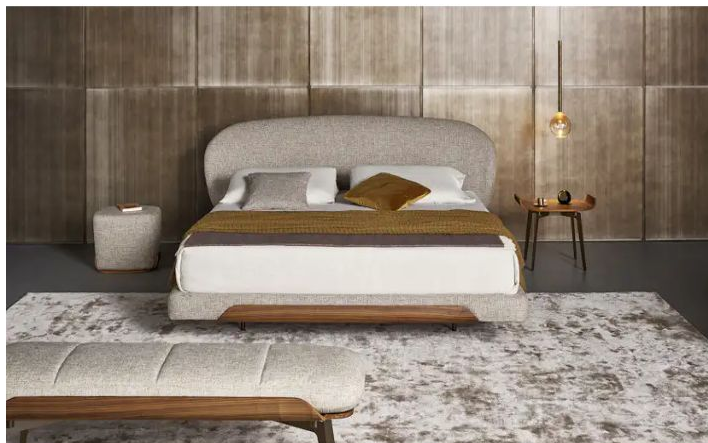

BONALDO

Olos bed

Designer: **Mauro Lipparini**

The contemporary bed from the Olos family, designed by Mauro Lipparini and inspired by Nordic design, represents a new and evolved stylistic vision, characterized by a universal modernity and the ability to gracefully interpret the “night” world. Indeed, thanks to a unique aesthetic sensitivity and considerable harmony of volumes, the Olos collection allows you to fully enjoy that intimate serenity that the bedroom requires. Contemporary elegance, purity of form and

personality are the characteristics of this bed. The sober details of the curved wood represent the outer sections of the bed and their design extends into the elliptical, naturally enveloping headboard. There is also a version with a higher bed frame (Olos bed plus), a version with high headboard (Olos bed hi) or the version with storage (Olos bed open), all of which can be combined with each other to satisfy the widest range of requests and requirements.

Data sheet

Olos bed

Width: 196-202-220-236cm

Depth: 233-238cm

Height: 100cm

Olos bed plus

Width: 196-202-220-236cm

Depth: 233-238cm

Height: 100cm

Olos bed open

Width: 196-202-220-236cm

Depth: 233-238cm

Height: 100cm

Olos bed hi plus

Width: 196-202-220-236cm

Depth: 236-241cm