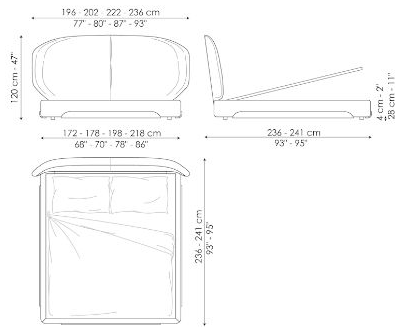

Data sheet

Olos bed

Width: 196-202-220-236cm

Depth: 233-238cm

Height: 100cm

Olos bed plus

Width: 196-202-220-236cm

Depth: 233-238cm

Height: 100cm

Olos bed open

Width: 196-202-220-236cm

Depth: 233-238cm

Height: 100cm

Olos bed hi plus

Width: 196-202-220-236cm

Depth: 236-241cm

Height: 120cm

Olos bed hi open

Width: 196-202-220-236cm

Depth: 236-241cm

Height: 120cm

Finishes

STRUCTURE

Wood