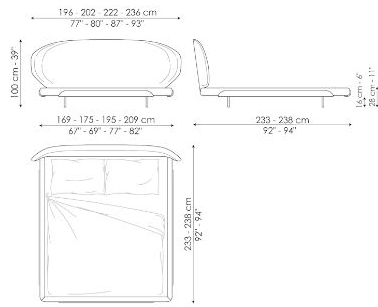

personality are the characteristics of this bed. The sober details of the curved wood represent the outer sections of the bed and their design extends into the elliptical, naturally enveloping headboard. There is also a version with a higher bed frame (Olos bed plus), a version with high headboard (Olos bed hi) or the version with storage (Olos bed open), all of which can be combined with each other to satisfy the widest range of requests and requirements.

Data sheet

Olos bed

Width: 196-202-220-236cm

Depth: 233-238cm

Height: 100cm

Olos bed plus

Width: 196-202-220-236cm

Depth: 233-238cm

Height: 100cm

Olos bed open

Width: 196-202-220-236cm

Depth: 233-238cm

Height: 100cm

Olos bed hi plus

Width: 196-202-220-236cm

Depth: 236-241cm

Height: 120cm

Olos bed hi open

Width: 196-202-220-236cm

Depth: 236-241cm

Height: 120cm

Finishes

STRUCTURE

Wood