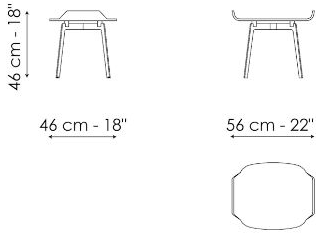

a sense of sophistication and lightness while the whole piece is supported by long slender metal legs that raise the top and give character to the outline.

Data sheet

Olos bedside table

Width: 46cm

Depth: 56cm

Height: 46cm

Finishes

TOP

Wood

Veneered wood
Walnut Canaletto

BASE

Plus Metal

Painted metal
Mat bronze