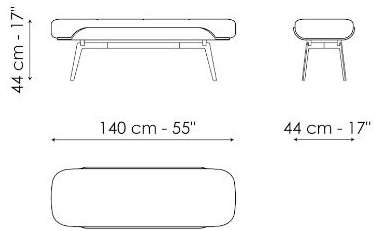

Data sheet

Olos bench

Width: 140cm

Depth: 44cm

Height: 44cm

Finishes

FRAME

Wood