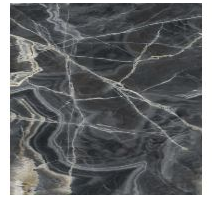

TOP - VERSION WITH TOP

Transparent Glass

Glass
Bronzed

Glass
Smoked

Ceramic

Mat ceramic
Ardesia grey

Glossy ceramic
Calacatta

Silk finish ceramic
Calacatta macchia
vecchia

Mat ceramic
Graphite grey

Glossy ceramic
Imperial grey

Mat ceramic
Iridium white

Mat ceramic
Laurent

Glossy ceramic
Rosso imperiale

Mat ceramic
Stone grey

Glossy ceramic
Black Onyx

Glossy ceramic
Mountain peak

TOP - MONOLITH VERSION

Ceramic

Mat ceramic
Ardesia grey

Glossy ceramic
Calacatta

Silk finish ceramic
Calacatta macchia
vecchia

Mat ceramic
Graphite grey

Glossy ceramic
Imperial grey

Mat ceramic
Iridium white

Mat ceramic
Laurent

Glossy ceramic
Rosso imperiale

Mat ceramic
Stone grey

Glossy ceramic
Black Onyx

Glossy ceramic
Mountain peak

Metal

Painted metal
Supreme anthracite

Painted metal
Mat black