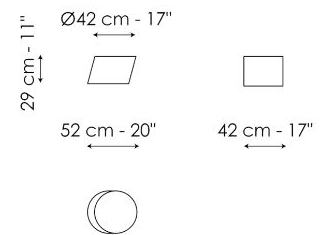

Data sheet

Pisa Ø60 - version with top

Width: 60cm
Depth: 60cm
Height: 46cm

Pisa Ø95 - version with top

Width: 95cm
Depth: 95cm
Height: 30cm

Pisa Ø115 - version with top

Width: 115cm
Depth: 115cm
Height: 30cm

Pisa high - monolith version

Width: 30cm
Depth: 43cm
Height: 45cm

Pisa medium - monolith version

Width: 60cm
Depth: 72cm
Height: 38cm

Pisa low - monolith version

Width: 42cm
Depth: 52cm
Height: 29cm

Finishes