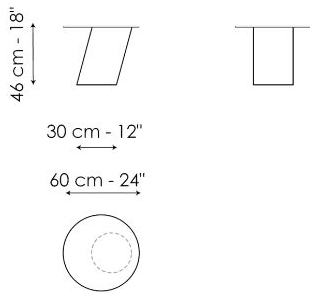

Data sheet

Pisa Ø60 - version with top

Width: 60cm
Depth: 60cm
Height: 46cm

Pisa Ø95 - version with top

Width: 95cm
Depth: 95cm
Height: 30cm

Pisa Ø115 - version with top

Width: 115cm
Depth: 115cm
Height: 30cm

Pisa high - monolith version

Width: 30cm
Depth: 43cm
Height: 45cm

Pisa medium - monolith version

Width: 60cm
Depth: 72cm
Height: 38cm

Pisa low - monolith version

Width: 42cm
Depth: 52cm
Height: 29cm

Finishes