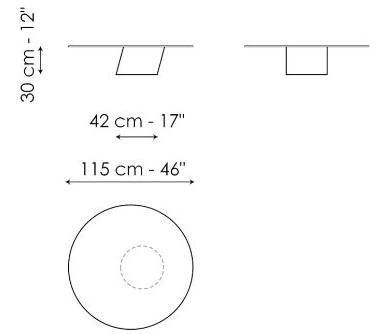

Data sheet

Pisa Ø60 - version with top

Width: 60cm
Depth: 60cm
Height: 46cm

Pisa Ø95 - version with top

Width: 95cm
Depth: 95cm
Height: 30cm

Pisa Ø115 - version with top

Width: 115cm
Depth: 115cm
Height: 30cm

Pisa high - monolith version

Width: 30cm
Depth: 43cm
Height: 45cm

Pisa medium - monolith version

Width: 60cm
Depth: 72cm
Height: 38cm

Pisa low - monolith version

Width: 42cm
Depth: 52cm
Height: 29cm

Finishes