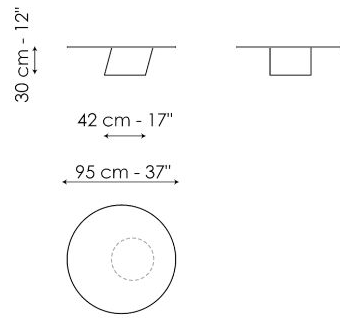

Data sheet

Pisa Ø60 - version with top

Width: 60cm
Depth: 60cm
Height: 46cm

Pisa Ø95 - version with top

Width: 95cm
Depth: 95cm
Height: 30cm

Pisa Ø115 - version with top

Width: 115cm
Depth: 115cm
Height: 30cm

Pisa high - monolith version

Width: 30cm
Depth: 43cm
Height: 45cm

Pisa medium - monolith version

Width: 60cm
Depth: 72cm
Height: 38cm

Pisa low - monolith version

Width: 42cm
Depth: 52cm
Height: 29cm

Finishes