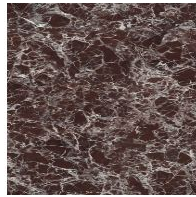

TOP - VERSION WITH TOP

Transparent Glass

Glass
Bronzed

Glass
Smoked

Ceramic

Mat ceramic
Ardesia grey

Glossy ceramic
Calacatta

Silk finish ceramic
Calacatta macchia
vecchia

Mat ceramic
Graphite grey

Glossy ceramic
Imperial grey

Mat ceramic
Iridium white

Mat ceramic
Laurent

Glossy ceramic
Rosso imperiale

Mat ceramic
Stone grey

Glossy ceramic
Black Onyx

Glossy ceramic
Mountain peak

TOP - MONOLITH VERSION

Ceramic

Mat ceramic
Ardesia grey

Glossy ceramic
Calacatta

Silk finish ceramic
Calacatta macchia
vecchia

Mat ceramic
Graphite grey

Glossy ceramic
Imperial grey

Mat ceramic
Iridium white

Mat ceramic
Laurent

Glossy ceramic
Rosso imperiale

Mat ceramic
Stone grey

Glossy ceramic
Black Onyx

Glossy ceramic
Mountain peak

Metal

Painted metal
Supreme anthracite

Painted metal
Mat black