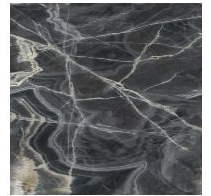

TOP - VERSION WITH TOP

Transparent Glass

Glass
Bronzed

Glass
Smoked

Ceramic

Mat ceramic
Ardesia grey

Glossy ceramic
Calacatta

Silk finish ceramic
Calacatta macchia
vecchia

Mat ceramic
Graphite grey

Glossy ceramic
Imperial grey

Mat ceramic
Iridium white

Mat ceramic
Laurent

Glossy ceramic
Rosso imperiale

Mat ceramic
Stone grey

Glossy ceramic
Black Onyx

Glossy ceramic
Mountain peak

TOP - MONOLITH VERSION

Ceramic

Mat ceramic
Ardesia grey

Glossy ceramic
Calacatta

Silk finish ceramic
Calacatta macchia
vecchia

Mat ceramic
Graphite grey

Glossy ceramic
Imperial grey

Mat ceramic
Iridium white

Mat ceramic
Laurent

Glossy ceramic
Rosso imperiale

Mat ceramic
Stone grey

Glossy ceramic
Black Onyx

Glossy ceramic
Mountain peak

Metal

Painted metal
Supreme anthracite

Painted metal
Mat black