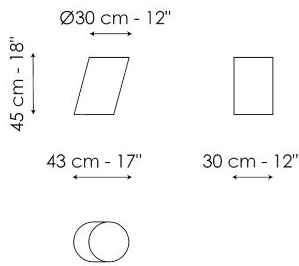

Data sheet

Pisa Ø60 - version with top

Width: 60cm
Depth: 60cm
Height: 46cm

Pisa Ø95 - version with top

Width: 95cm
Depth: 95cm
Height: 30cm

Pisa Ø115 - version with top

Width: 115cm
Depth: 115cm
Height: 30cm

Pisa high - monolith version

Width: 30cm
Depth: 43cm
Height: 45cm

Pisa medium - monolith version

Width: 60cm
Depth: 72cm
Height: 38cm

Pisa low - monolith version

Width: 42cm
Depth: 52cm
Height: 29cm

Finishes