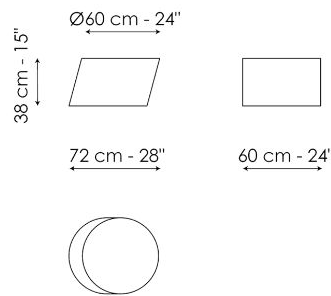

Data sheet

Pisa Ø60 - version with top

Width: 60cm
Depth: 60cm
Height: 46cm

Pisa Ø95 - version with top

Width: 95cm
Depth: 95cm
Height: 30cm

Pisa Ø115 - version with top

Width: 115cm
Depth: 115cm
Height: 30cm

Pisa high - monolith version

Width: 30cm
Depth: 43cm
Height: 45cm

Pisa medium - monolith version

Width: 60cm
Depth: 72cm
Height: 38cm

Pisa low - monolith version

Width: 42cm
Depth: 52cm
Height: 29cm

Finishes