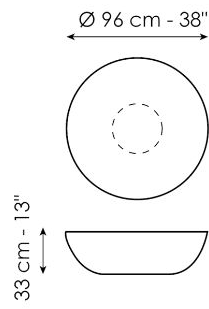

Data sheet

Planet

Width: 96cm
Depth: 96cm
Height: 33cm

Planet light

Width: 96cm
Depth: 96cm
Height: 33cm

Big planet

Width: 117cm
Depth: 117cm
Height: 25cm

Big planet light

Width: 117cm
Depth: 117cm
Height: 25cm

Finishes

TOP - PLANET, BIG PLANET

Opaque Glass

Glass
Extra-light acid-
treated white

Glass
Extra-light acid-
treated black

Ceramic

Silk finish ceramic
Calacatta macchia
vecchia