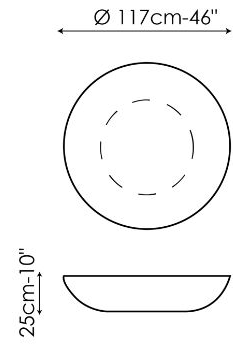

Data sheet

Planet

Width: 96cm
Depth: 96cm
Height: 33cm

Planet light

Width: 96cm
Depth: 96cm
Height: 33cm

Big planet

Width: 117cm
Depth: 117cm
Height: 25cm

Big planet light

Width: 117cm
Depth: 117cm
Height: 25cm

Finishes

TOP - PLANET, BIG PLANET

Opaque Glass

Glass
Extra-light acid-
treated white

Glass
Extra-light acid-
treated black

Ceramic

Silk finish ceramic
Calacatta macchia
vecchia