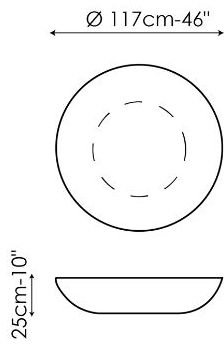

Data sheet

Planet

Width: 96cm
Depth: 96cm
Height: 33cm

Planet light

Width: 96cm
Depth: 96cm
Height: 33cm

Big planet

Width: 117cm
Depth: 117cm
Height: 25cm

Big planet light

Width: 117cm
Depth: 117cm
Height: 25cm

Finishes

TOP - PLANET, BIG PLANET

Opaque Glass

Glass
Extra-light acid-
treated white

Glass
Extra-light acid-
treated black

Ceramic

Silk finish ceramic
Calacatta macchia
vecchia