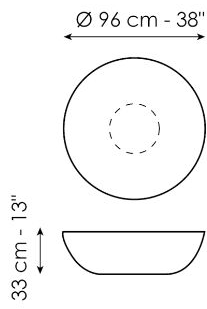

Data sheet

Planet

Width: 96cm
Depth: 96cm
Height: 33cm

Planet light

Width: 96cm
Depth: 96cm
Height: 33cm

Big planet

Width: 117cm
Depth: 117cm
Height: 25cm

Big planet light

Width: 117cm
Depth: 117cm
Height: 25cm

Finishes

TOP - PLANET, BIG PLANET

Opaque Glass

Glass
Extra-light acid-
treated white

Glass
Extra-light acid-
treated black

Ceramic

Silk finish ceramic
Calacatta macchia
vecchia