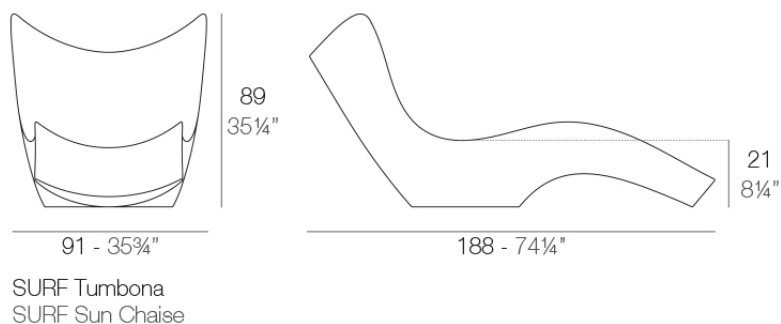

Surf sun lounger

by Karim Rashid

The flowing wave that composes the seat and leg rest of SURF alludes to a sense of calm. It is a soft swell in lux, a fluid gesture that changes as the light does. The method of its creator is to replace the World's canvas for a new well-being that invokes a calmness and casualness, that are driven by vibrant shapes which are refreshing, awakening, and elevating and are metaphors for a new global dynamism.

Info

Description

Made of polyethylene resin by rotational moulding. 100% Recyclable. Item suitable for indoor and outdoor use. Available in different finishes.

Weight: 25.33 Kg

Finishes

finishes

BASIC

Ref. 51011