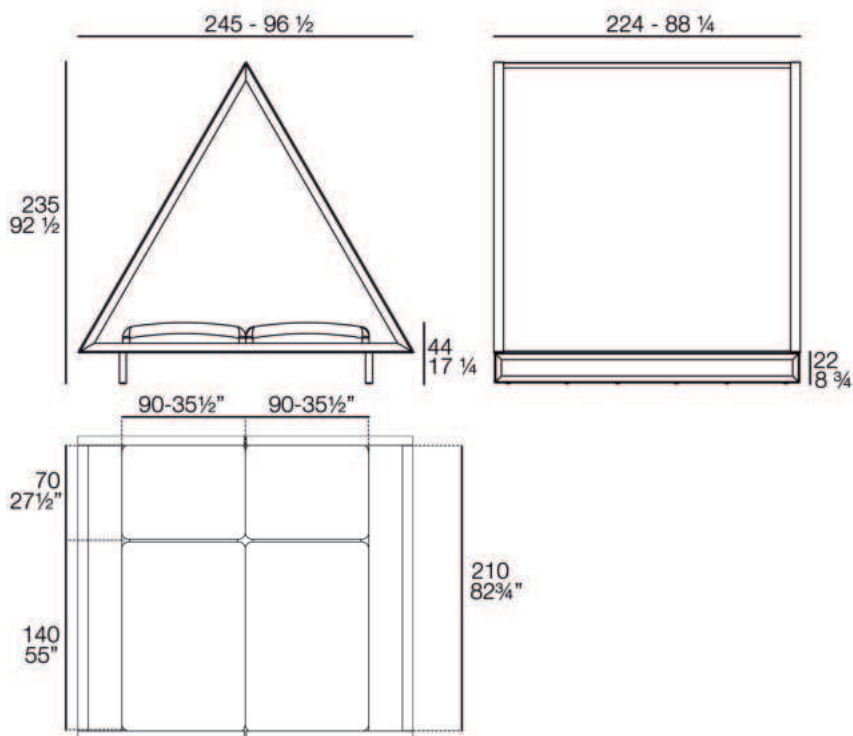

### Description

Daybed with a lacquered aluminum frame . The roof is fitted with Sunvision fabric. Suitable for indoor and outdoor use.

Weight: 142.26 Kg

FRAME VINEYARD Daybed con capota de tela  
FRAME VINEYARD Daybed with fabric parasol