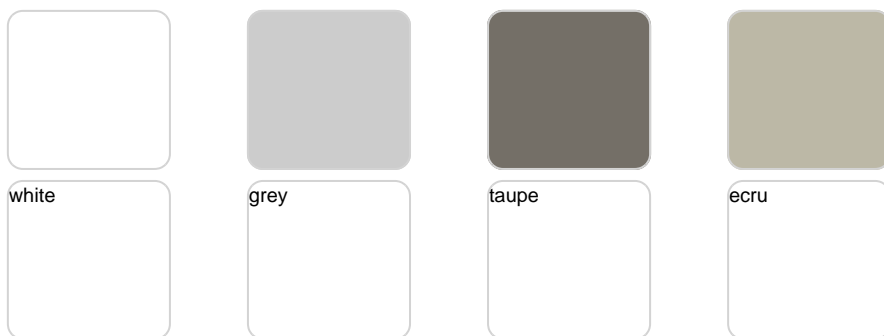

Includes white ambient light either with white LED.

RGB LED

# VONDOM

Ref. 54321L

Includes ambient RGB LED light operated by remote control. Colors can be selected or changed automatically (white, red, green, blue, light blue, pink and yellow)

RGB LED DMX

Ref. 54321D