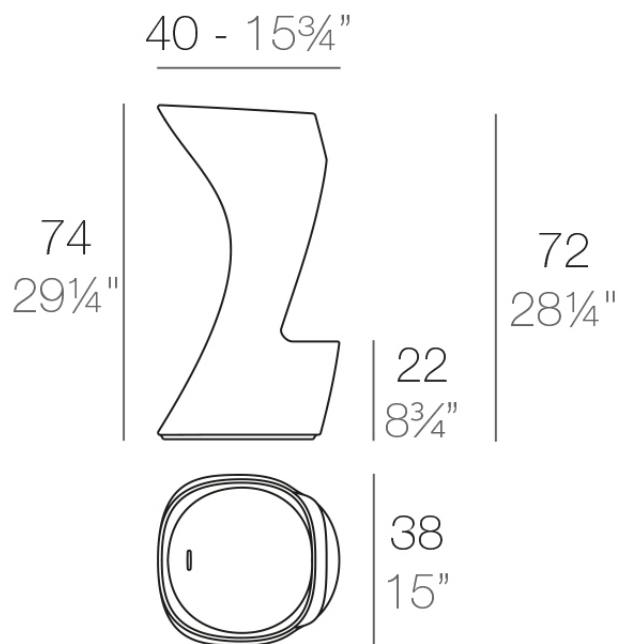

### Description

Made of polyethylene resin by rotational moulding. 100% Recyclable. Item suitable for indoor and outdoor use. Available in different finishes.

Weight: 5.5 Kg

NOMA Taburete Alto  
NOMA Bar Stool