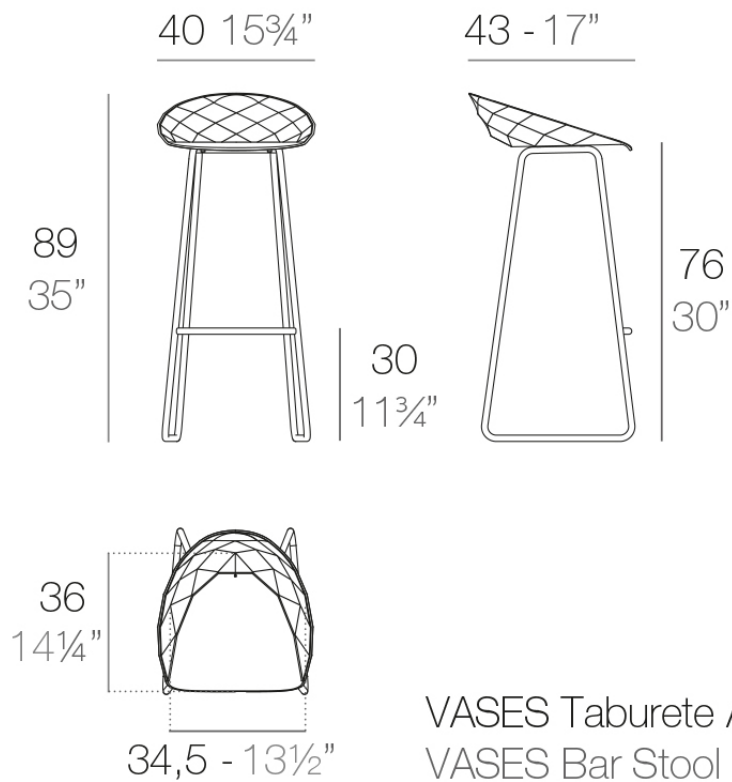

Vases bar stool

by JM Ferrero

VASES Collection, is made up of flowerpots, furniture and lighting designed by the Valencian designer JM Ferrero. It's shapes were inspired by diamond cutting, producing pieces of clear-cut shapes and great style, creating a big visual impact.

Info

Description

Injected polypropylene with fiber glass. The legs are made in powder coated stainless steel in a colour to match the seat.

Weight: 3.36 Kg

Finishes

finishes

BASIC PP

Ref. 47071

anthracite 3106

black 3102

white 3101

red 3114

—

estructura

ALUMINIUM

Ref. VVAR00983