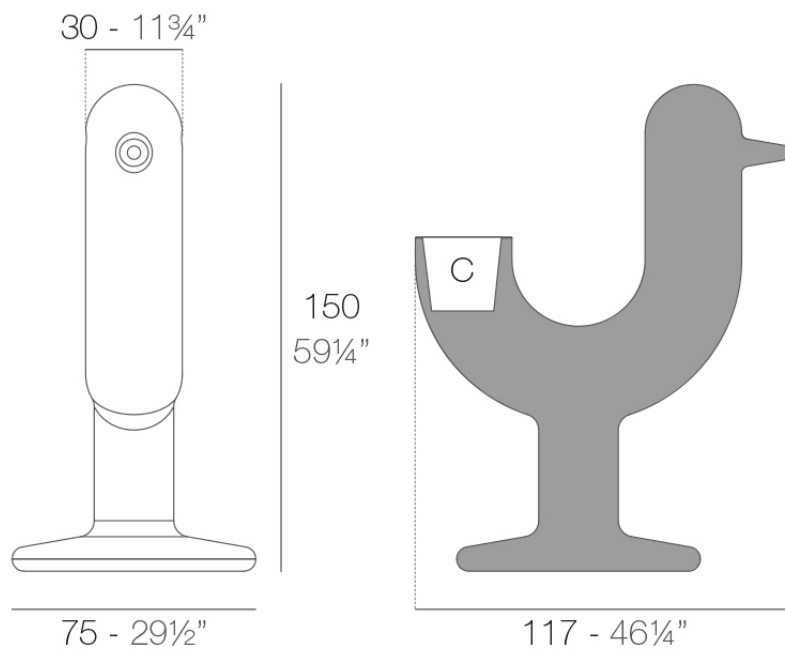

Pot made of polyethylene resin by rotational moulding. 100% Recyclable. Item suitable for indoor and outdoor use. Available in different finishes.

Weight: 17 Kg

PEACOCK Macetero C = 9 L 2×22 cm
PEACOCK Planter C = 2 1/2 gal